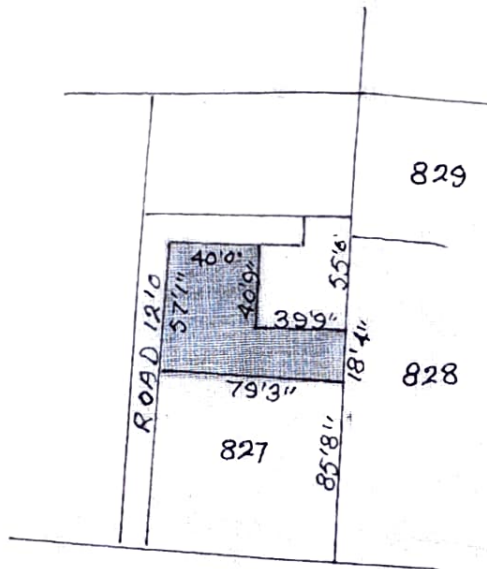

ORIGINAL

THIS SITE FOR PRADEEP KUMAR MISTRY MAP OF
AGE KUTMU THANA NO 141 THANA & DIST LOHARDAGA
KEY PART OF PLOT NO 827 NEW PLOT NO 973
UNDER MUNICIPAL AREA 07 DECIMAL MORE OR LESS
SHOWN IN RED WASHED SCALE 64"=1 MILE