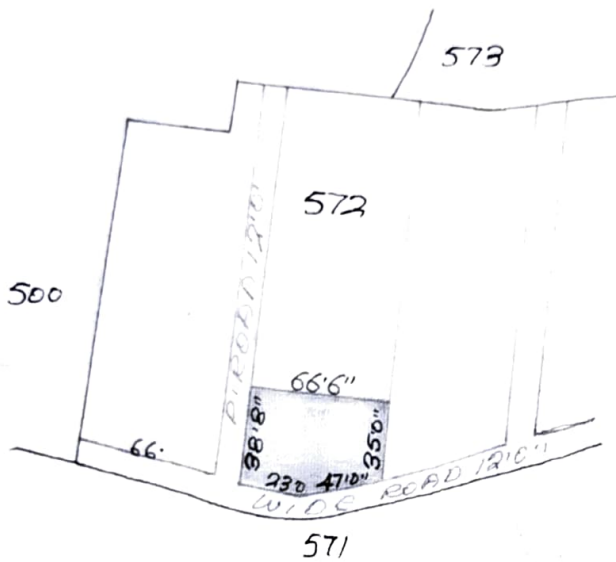

PURCHASE SITE FOR AMRIT DEVI MAP OF VILLAGE
LOHARDAGA THANA NO 194 THANA & DIST LOHARDAGA
SURVEY PART OF PLOT NO 572 NEW PLOT NO 311
UNDER MUNICIPAL AREA 06 DECIMAL MORE OR
LESS SHOWN IN RED WASHED SCALE 64"=MILE

123456789101112131415161718192021222324252627282930313233343536373839404142434445464748495051525354555657585960616263646566676869707172737475767778798081828384858687888990919293949596979899100