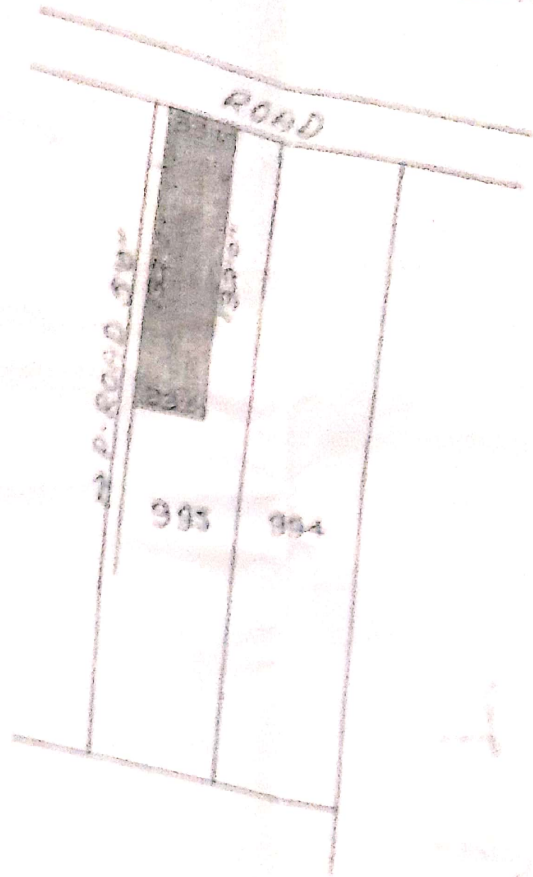

ORIGINAL
VILLAGE KUTMU THANA NO 141 THANA 2 DIST
LEHARDAGA SURVEY PART OF PLOT NO 995 W&W
PLOT NO 373 UNDER MUNICIPAL AREA 10 DECIMAL
MORE OR LESS SHOWN IN RED WASHED
SCALE 1/4" = 1 MILE

PLOTS 12/10/20

Traced by
[Signature]