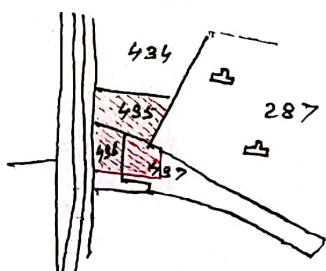

VILLAGE - KUND
 THANA - MEDININAGAR NO. 190
 DISTRICT - PALAMAU
 SCALE - 82" = 1 MILE

MAP OF
 VILLAGE - KUND
 THANA - MEDININAGAR, NO. 190
 DISTRICT - PALAMAU

PLOT	AREA	BOUNDARY
435 } 436 } 437 }	0.19	N. NARWADESH WAR. SINGH S. DR. L.N. JHA E. KARBAJAH W. 33' ROAD MUNICIPAL