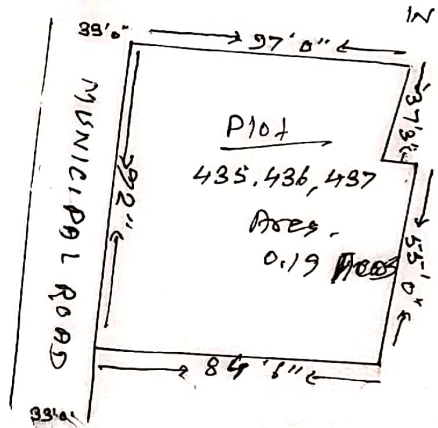

VILLAGE - KUND
 THANA - MEDININAGAR NO. 190
 DISTRICT - PALAMAU
 SCALE - 82" = 1 MILE

MAP OF
 VILLAGE - KUND
 THANA - MEDININAGAR, NO. 190
 DISTRICT - PALAMAU

PLOT	AREA	BOUNDARY
435 } 436 } 437 }	0.19	N. NARWADESH WAR. SINGH S. DR. L.N. JHA E. KARBAJAH W. 33' ROAD MUNICIPAL