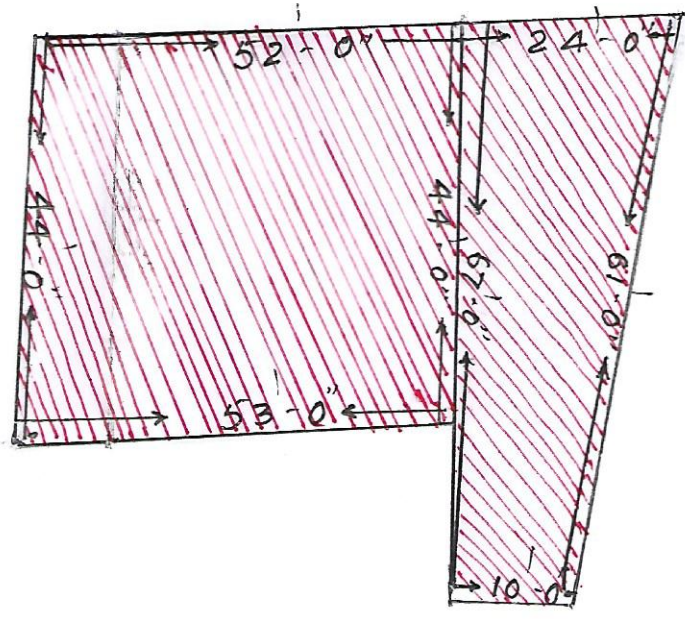

Khata
73

Plot
329

Area
7.75

PART SKETCH MAP OF VILLAGE - BAIRIA

THANA - MEDININAGAR

THANA No 197

DISTRICT PALAMAU

NOTE :- Land of Sri Anil K Singh
S/o Sri Yadunath Singh
shown in red colour

Boundary

- N. Road
- S. Pind and Plot N. 323
- E. Suman Singh
- W. Faguni Devi

R. S. Rawney

Amin