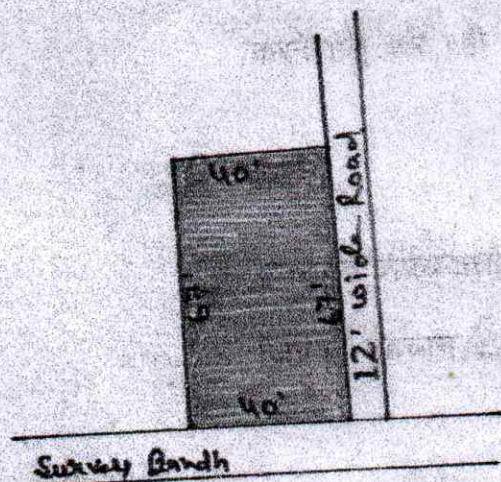

Vender → Asha Devi w/o Sai Brahmdeo Prasad

Pal Village S.P.O. Sudna, P. S. Mediki Nagar Dist. Palamu

Khata N.	Plot N.	Area	Boundary
70	1340	$6\frac{3}{20}$	N. Vendor

S. Survey Bandh

E. 12 feet wide Road

W. Prabha Devi w/o
AKhileshwar Ram

South

Note

North to South both side 67 feet long and

East to West both side 40 feet wide

37 37 211 50 11 24 11
3 11 211 2 9 1

Map traced by
K. Mehta Akhina