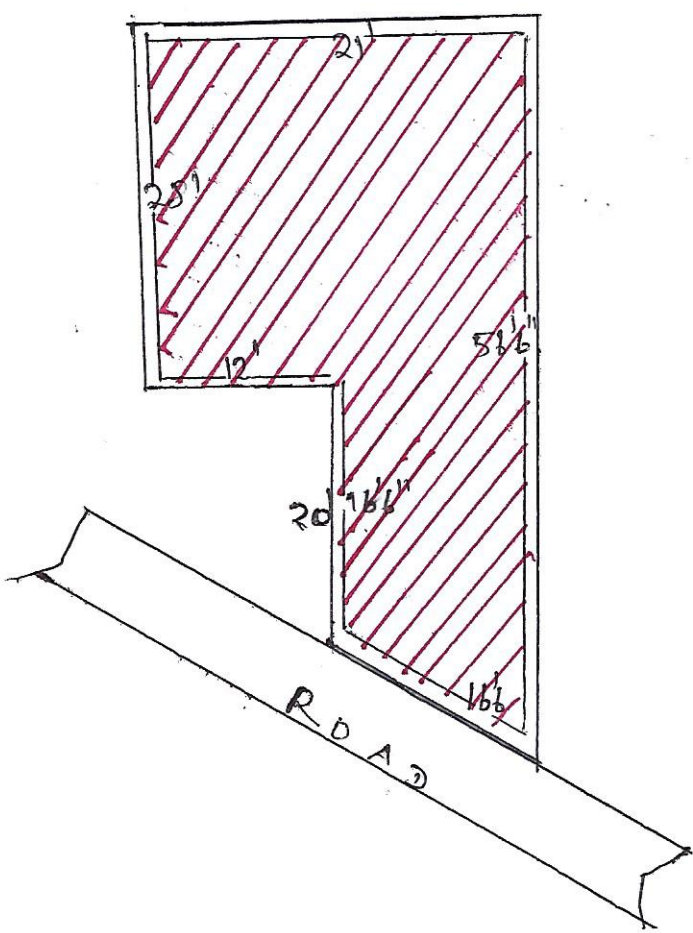

PART SKETCH MAP OF VILLAGE SUDNA

<u>THANA</u>	.	<u>MEDTNTNABAR</u>
<u>THANA N.</u>		<u>191</u>
<u>DISTRICT</u>		<u>PALAMAU</u>

NOTE /// Smt. Nirmala Devi
w/o Rampayra Mahto
Show in Red Colour

<u>Khata N.</u>	<u>Plot N.</u>	<u>Area</u>
65	1089	2 decimal

Boundary

East - Hargomind Road
 West - Tad
 North - Hargomind Road
 South - Road.

Rajeev
 Amin

Nirmala Devi