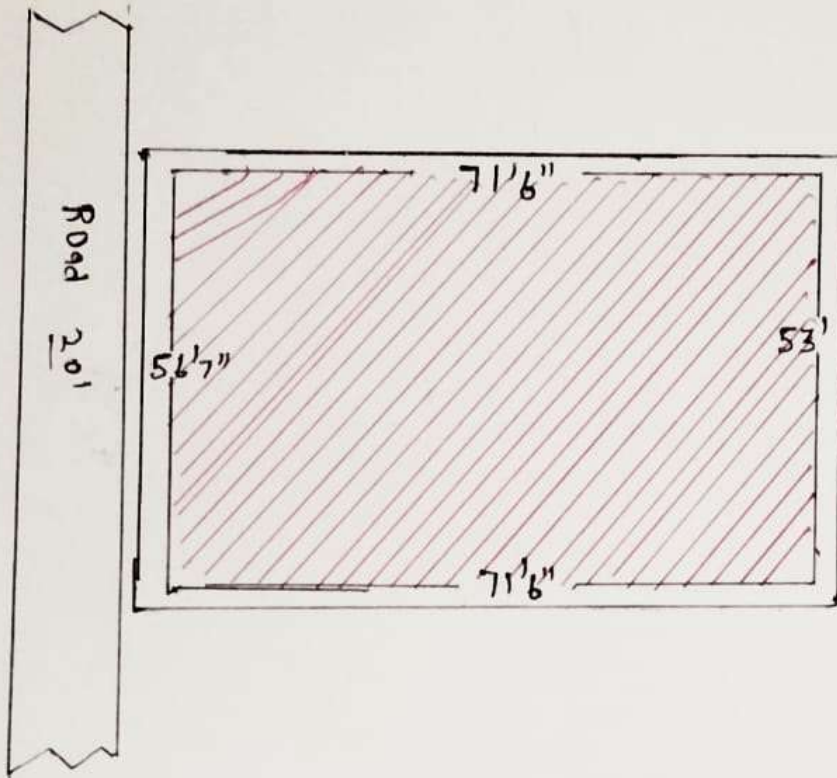

PART SKETCH MAP OF VILLAGE NIMIYA

THANA  
THANA N.  
DISTRICT

MEDININAGAR  
192  
PALAMANU

NOTE

Land of Mrs Bindu Devi  
w/o Vijay Prasad Singh  
shown in Red colour

Khata N.  
44

Plot N.  
305, 231

Area  
9.0 Decimal.

Boundary

North - Savitry Devi  
South - Vacant Land  
East - Block N. A2  
West - 20' Road

Bindu Devi

Rahul.  
Amin