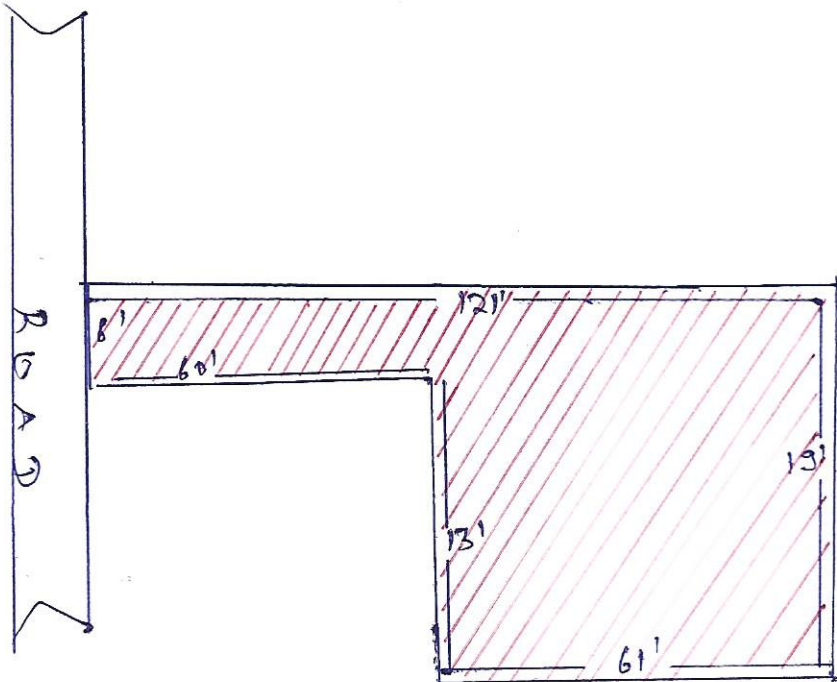

PART SKETCH MAP OF VILLAGE KUND

THANA

MEDHINAGAR

THANA N.

130

DISTRICT

PALAMAU

NOTE

Sri Alakh Kumar

S/O Sri Pram Das

Show in Red colour

Khata N.
00

Plot N.
1313

Area
3.5 decimal

Boundary

East - Nalq

West - Road

North - Jagdev Dubey

South - Rameshwar Saw.

Puler
Amiz

Alakh Kumar