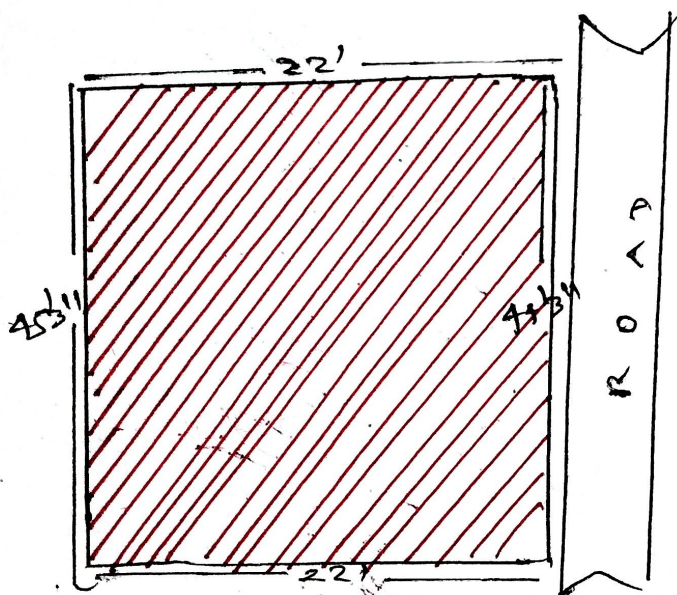

PART SKETCH MAP OF VILLAGE BARALOTA

THANA

MEDINI NAGAR

THANA N.

128

DISTRICT

PALAMAU

NOTE  Rakesh Kumar
s/o Late Natuni Poddar
shown in Red colour

Khatan N.
78

Plot N.
156

Area.
2.22 a.

Boundary

- North - Shankar Sharma
- South - Davendra Kumar
- East - Road
- West - Arvind Poddar

Rakesh Kumar

Rakesh Kumar