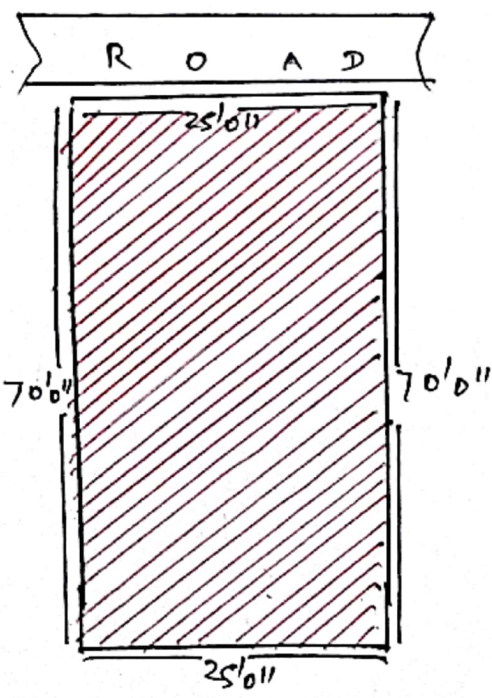

/// Rajy Kumar

s/o Ramdhani Saw

Shown in Red colour.

Plot N.  
0

Plot N.  
1230

Area.  
4 decimal.

Boundary

North - Road.