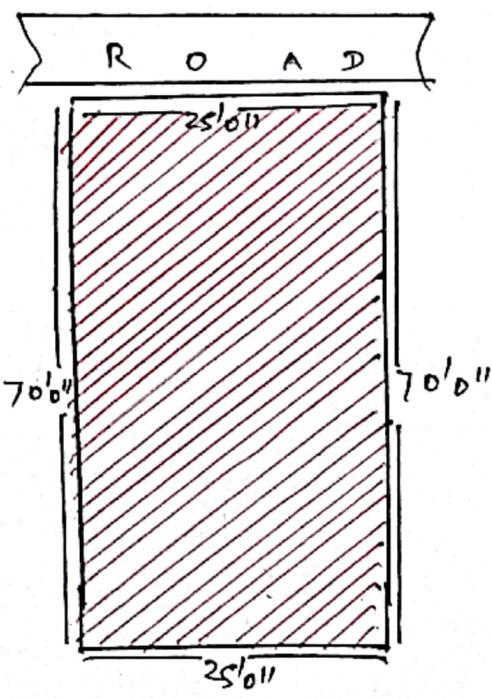

Rajy Kumar

s/o Ramdhani Saw

Shown in Red colour.

Khata N.
0

Plot N.
1230

Area.
4 decimal.

Boundary

North - Road.