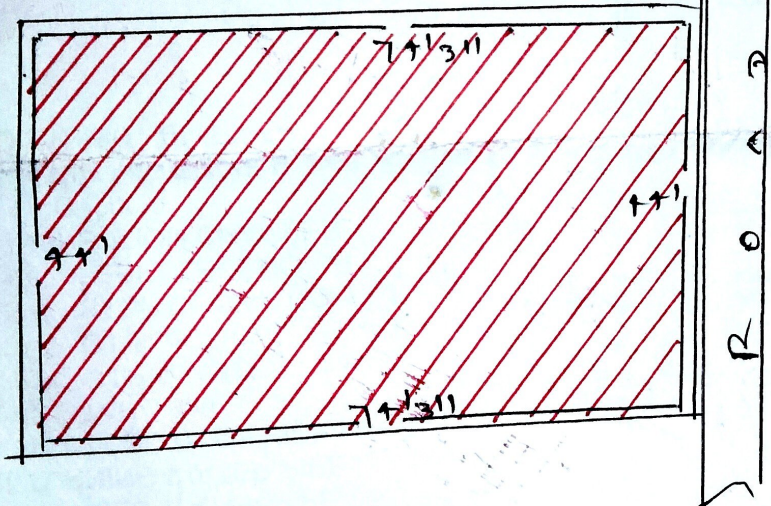

PART SKETCH MAP OF VILLAGE REDMA

THANA
THANANI
DISTRICT

MEDININAGAR
188
PALAMAU

NOTE

Gypteshwar Panday
S/O Lt Alakh Narayan Panday
Shown in Red colour

<u>Khata No.</u>	<u>Plot No.</u>	<u>Area</u>
51	1862	7.54

Boundary

- North - Gun Tiwari Baidget
- South - Nig
- East - Road
- West - Gariba Tiwari

Rajesh Amin

Gypteshwar Panday