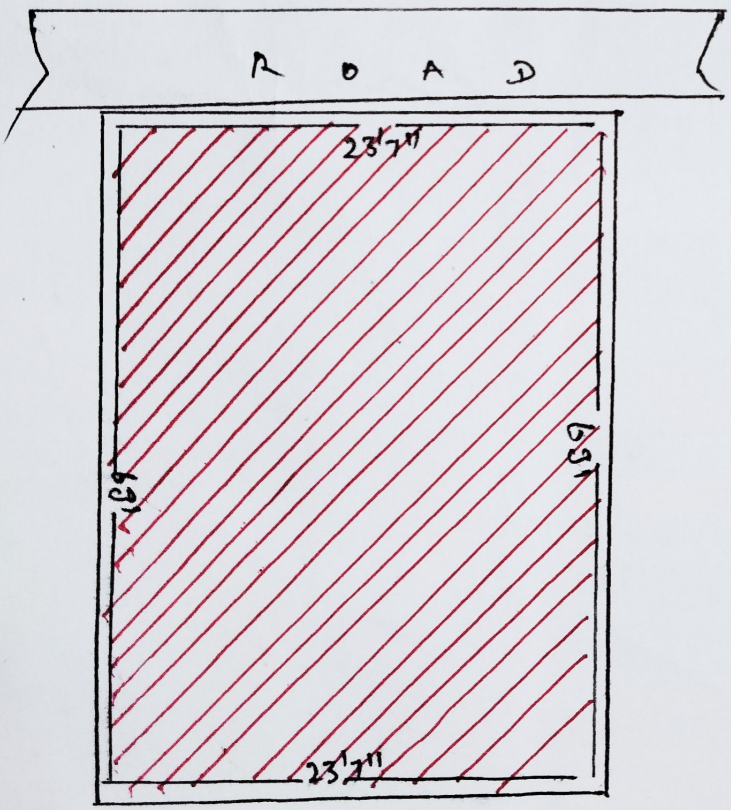

NOTE □ Smt. Aasha Devi
w/o Satish Kumar Singh
Shown in Red colour.

Khata N.
657

Plot N.
2393

Area
3.75 a.
Boundary

North - Road

South - Sashi Anand

East - Nig

West - Sri Lalai Prasad