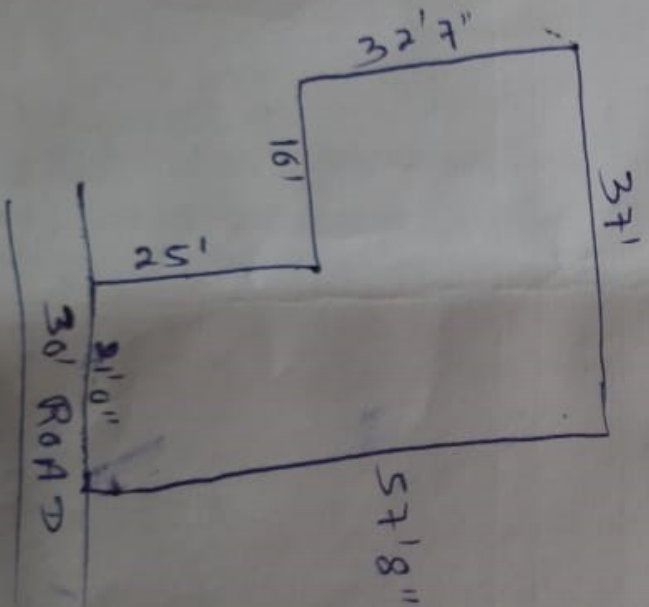

I
MNP/BR/0034/W08/2020

SMT. INDIU DEVI

PLOT No - A & B Khata No - 124/124/1

Word no - 08 Thana no - 269

Mouza - Madhupur Bazar

Total Plot Area = 160.97 SQ.MT

Physical Area measured at site
= 155.89 SQ.MT

N - Land of haishandra Kallalia

S - house of laxmi sahajan

E - Land of Jagdish Pr. Keshari

W - Road - G.14 MT.

Samsung Quad Camera

Shot with my Galaxy M31 64 MP