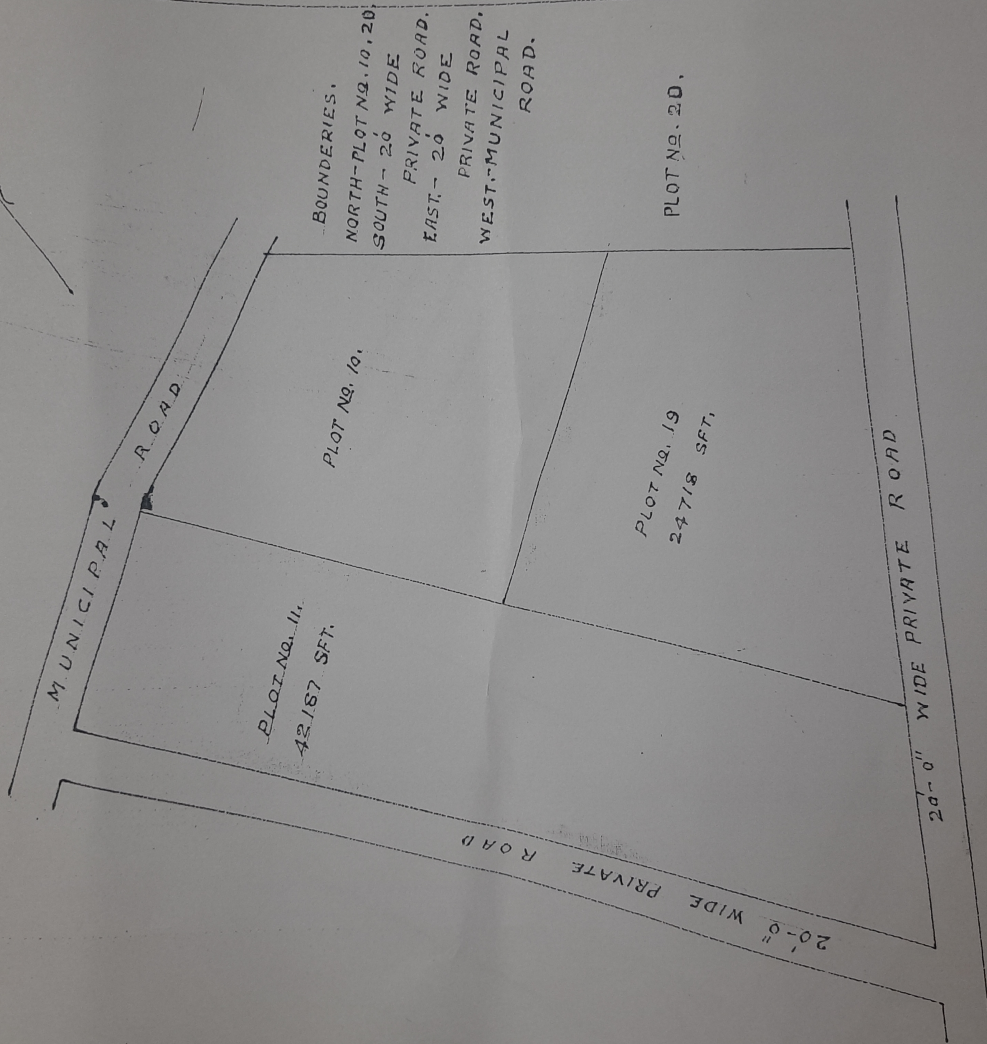

LAND OF SMT. RADHA RANI DATTA, SRI KALI NARAYAN DATTA &
SRI KRISHNA NARAYAN DATTA, IN MOUZA PATHAR CHAPTI, NO. 271,
WARD NO. III, MINABAZAR, P. S. MADHUPUR, S. P.
Plot No. 119
TOTAL AREA OF LAND 2B, 19K, 9DHUR. \$
SOLD TO MD. SAREEFF. (BAKU MIA) SCALE 50'-0" = 1"

SIGNATURE OF THE VENDOR,

D. S. CHA...

Samsung Quad Camera
Shot with my Galaxy M31 64 MP