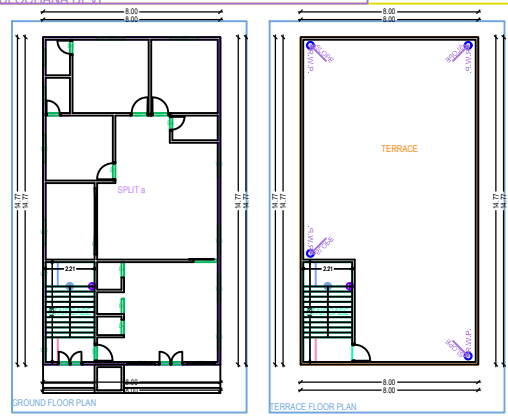

Project Title : RESI OF SULOCHANA DEVI

Building (SULOCHANA DEVI)