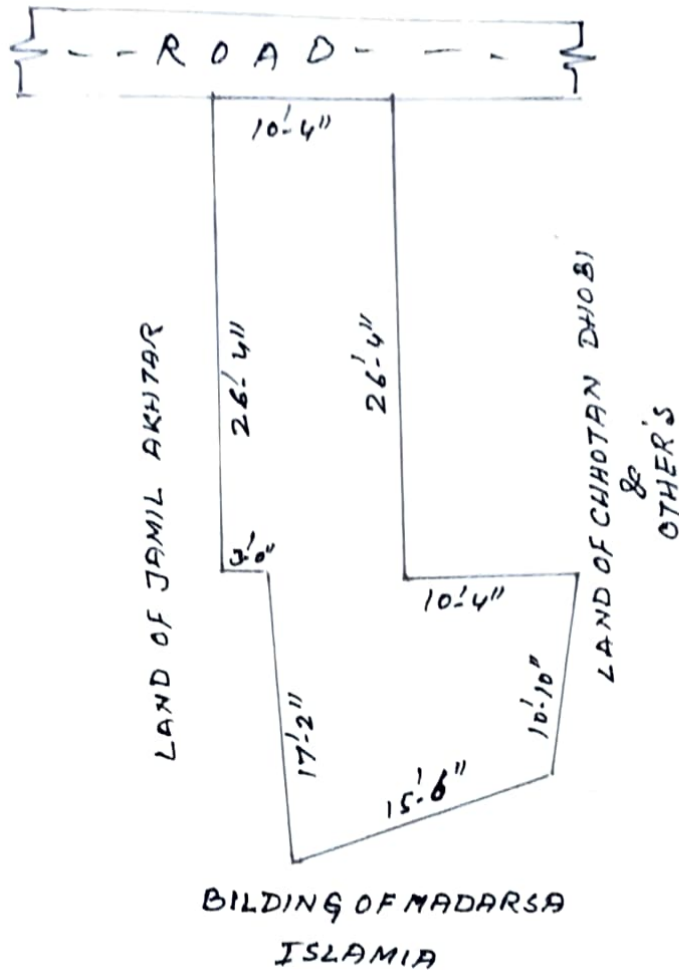

AMIN'S SKETCH

MOUZA- MADHUPUR BAZAR HANA NO. - 269

J.B. NO.-

PLOT NO. - 40

AREA- 921 S.F.T (More & Less)

MADHUPUR, DISTT. DEOGHAR.

Signature of Amin
Nagar Parishad, Madhupur