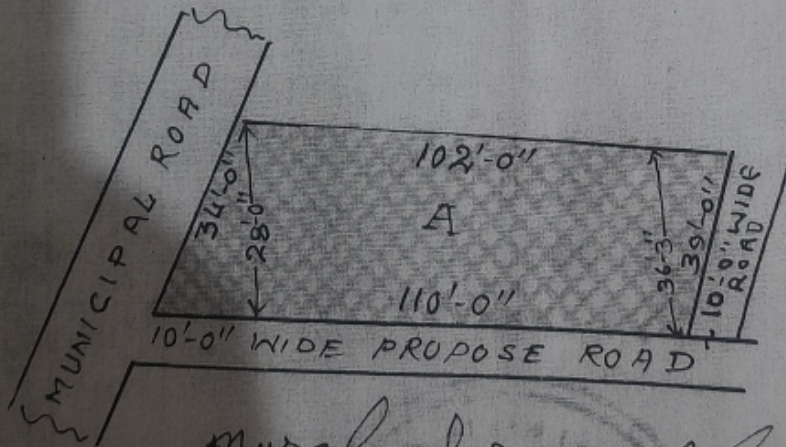

Showing the location

erwa P.S. Madhu pur Nethin Maam

and no. 8 Part of Holding no. and Tan

plot no. Marked As "A" Area 3,327 sq.

shown within. Red Bounded line belongs to

Sri Murli Mandal s/o Soukhi Mandal and Smt. Renu

Devi w/o Jai Prakash Sah and now sold to

Smt. Seta Devi w/o Barun Pd Rai of Nabi Bux Road

Madhu pur.

Scale = 40'-0" = 1" inch.

Murali Charan Mandal

4/7/2000

Renu Devi

4/7/2000