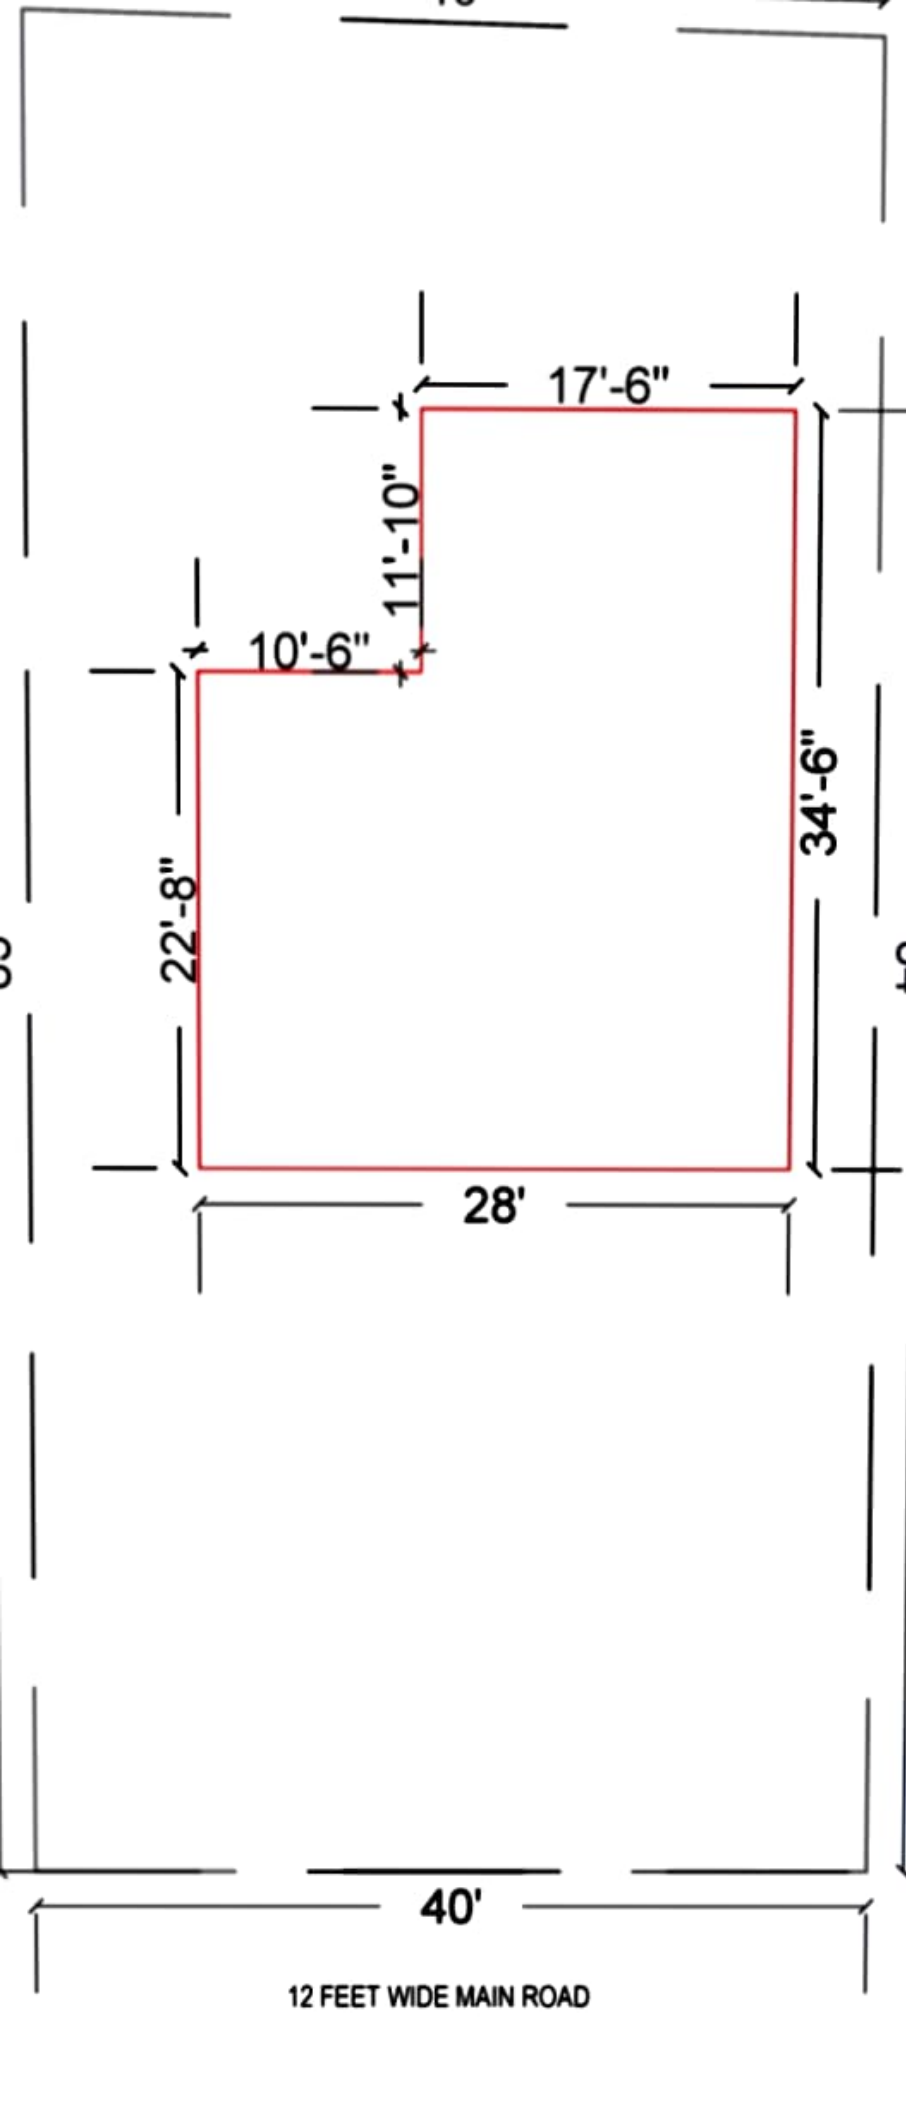

LAND UNDER MOUZA - PATHARCHPTI
- 147 AND 148 WITHIN MADHUPUR MUN
- IV MEASURING AREA 33758FT
SRI NAWAL KISHOR SAH OF MADHUPUR
TO TABASSUM NAZ W/O MD
QUE OF PATHARCHPTI
PUR DIST - DEOGHAR

LAND OF MD NITAMUDDIN

LAND OF RAUNAGUE
TARAN

WIDE COMMON PASSAGE

नवल किशोर साह
8/12/2001

22'-8"

10'-6"

11'-10"

17'-6"

34'-6"

28'

40'

12 FEET WIDE MAIN ROAD