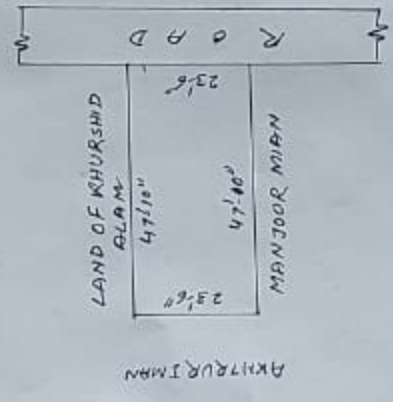

AMIN'S SKETCH

MOUZA: - LAKHNA THANANO - 267 J.B. NO - 11 Part
PLOT - 0/1 AREA: - 1125 Sq.F.T. (More or Less)

AMIN

Nagar Palsad Madhupur