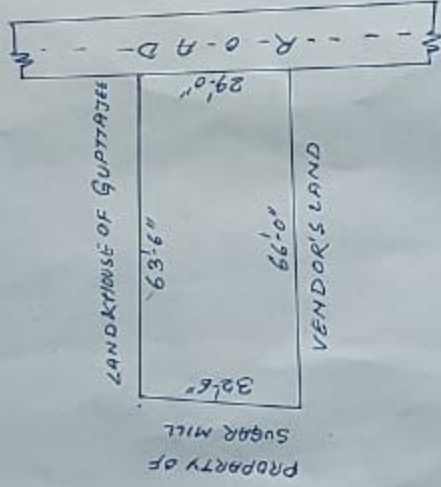

AMIN'S SKETCH

MOUZA - MADHUPUR BAZAR THANA NO. - 269
PLOT NO. - 0/1 AREA - 1991 SQ.FT. (MORE OR LESS)
MADHUPUR, DISTT. DEOGHAR.

I.B. NO. - 173/A

Signature of Amin
Nagar Parishad, Madhupur