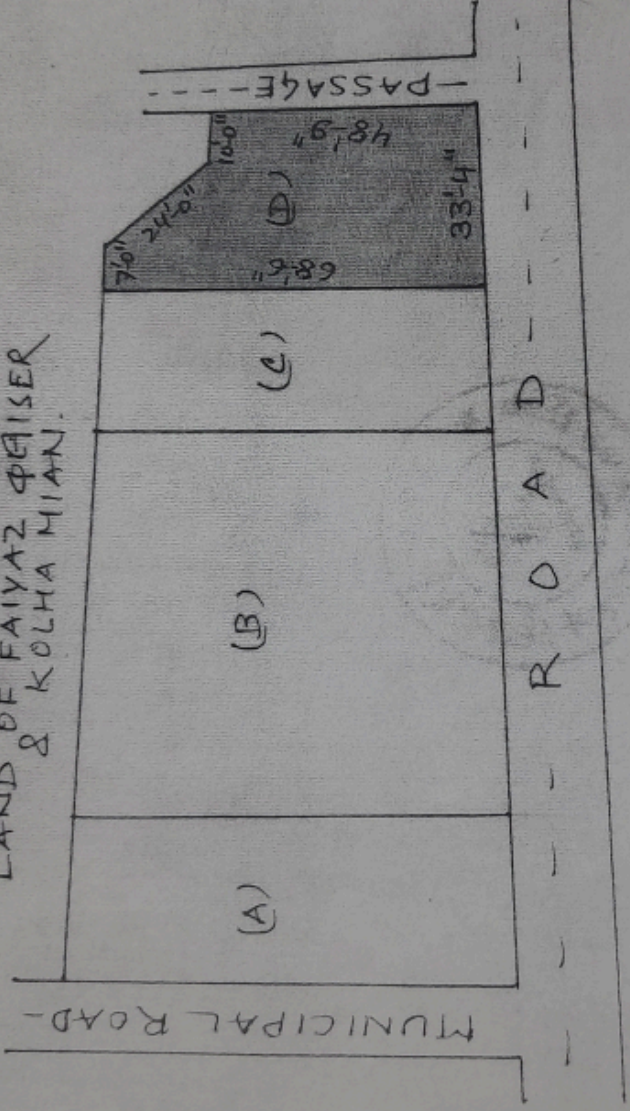

MOUZA: PANHIKOLA No. 270, P.S. - MADHUPUR, DIST. -
DEOGHAR, WITHIN MADHUPUR MUNICIPAL WARD
No. 14, PART OF THOKA No. 17, AREA: 1856.25
SQ. FT. MORE OR LESS, SHOWN IN RED
COLOUR BELONGS TO KALI DAS DEY S/O
RAMESH CHANDRA DEY R/O-150, RAJA
RAM MOHAN RAY SARANI, BOW BAZAR,
KOLKATA, W.B. - 700009.

NOW ~~SELL~~ TO GIFT IN FAVOUR OF
SMT. SANDHYA DEVI W/O MANOJ KUMAR RAJWIAR
OF. PANHIKOLA P.S. MADHUPUR DIST. DEOGHAR.

LAND OF FAIYAZ KHAN
& KOLHA MIAN.

Kali Das Dey

N
S