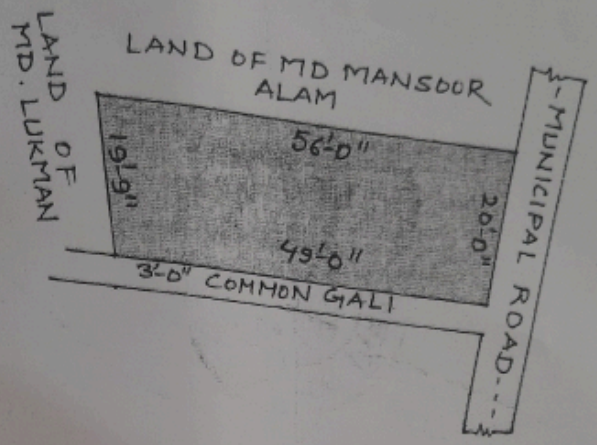

MOUZA: PATHARCHAPTI No. 271, P.S.-MADHUPUR, DIST.-  
 DEOGHAR, WITHIN MADHUPUR MUNICIPAL WARD  
 No. 20, THOKA No. 99/9 AREA: 1000 SQ. METRE  
 OF RED COLOUR BELONGS TO  
 SANJEEVA KHATUN W/O LATE MD. SHAKIL  
 JAFFREY R/O- KELA BAGAN, MADHUPUR, DIST.-  
 DEOGHAR.  
 NOW SOLD TO ASBARI KHATUN  
 W/O AMIR KHAN R/O- MAHUMATAND, KARANTO,  
 P.S.- KARDI, DIST.- DEOGHAR.