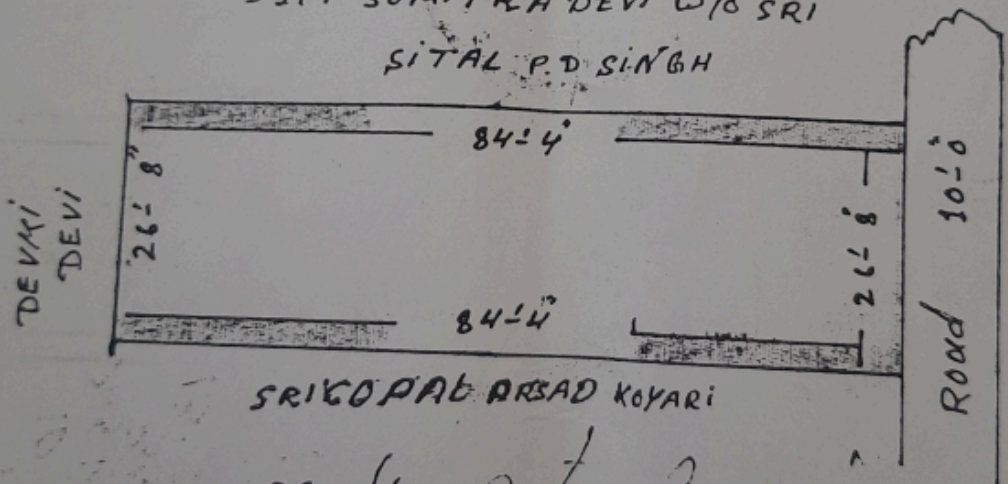

PLAN OF LAND UNDER MOUZA SAPAHA NO 265
WITHIN MADHURUR MUNICIPAL WARD NO 3
T.P. PLOT NO 318 THOKA NO - 7 AREA 2 (TWO KATHA
MORE OR LESS SHOWN IN RED COLOUR BELONGS TO
SMT MADHURITA BANRSEE W/O SRI PRNAW KUMAR
OF BAWAN BIGHA MADHURUR DIST DEOGHAR AND
NOW SOLD TO SMT SAWETA NANDI W/O SRI ^{Anjay} ~~AS~~ KUMAR
NANDI, BAWAN BIGHA-MADHURUR, DIST DEOGHAR

Madhu Devi

S.MT SUMITRA DEVI W/O SRI
SITAL P.D SINGH

SRI GOPAL ARSAD KOYARI

Madhu Devi
13.2.10

Paigyan Ho
Aman

To
Smt
Saweta
Nandi
W/o
Sri
Anjay
Kumar
Nandi
Bawan
Bigha
Madhurur
Dist
Deoghara