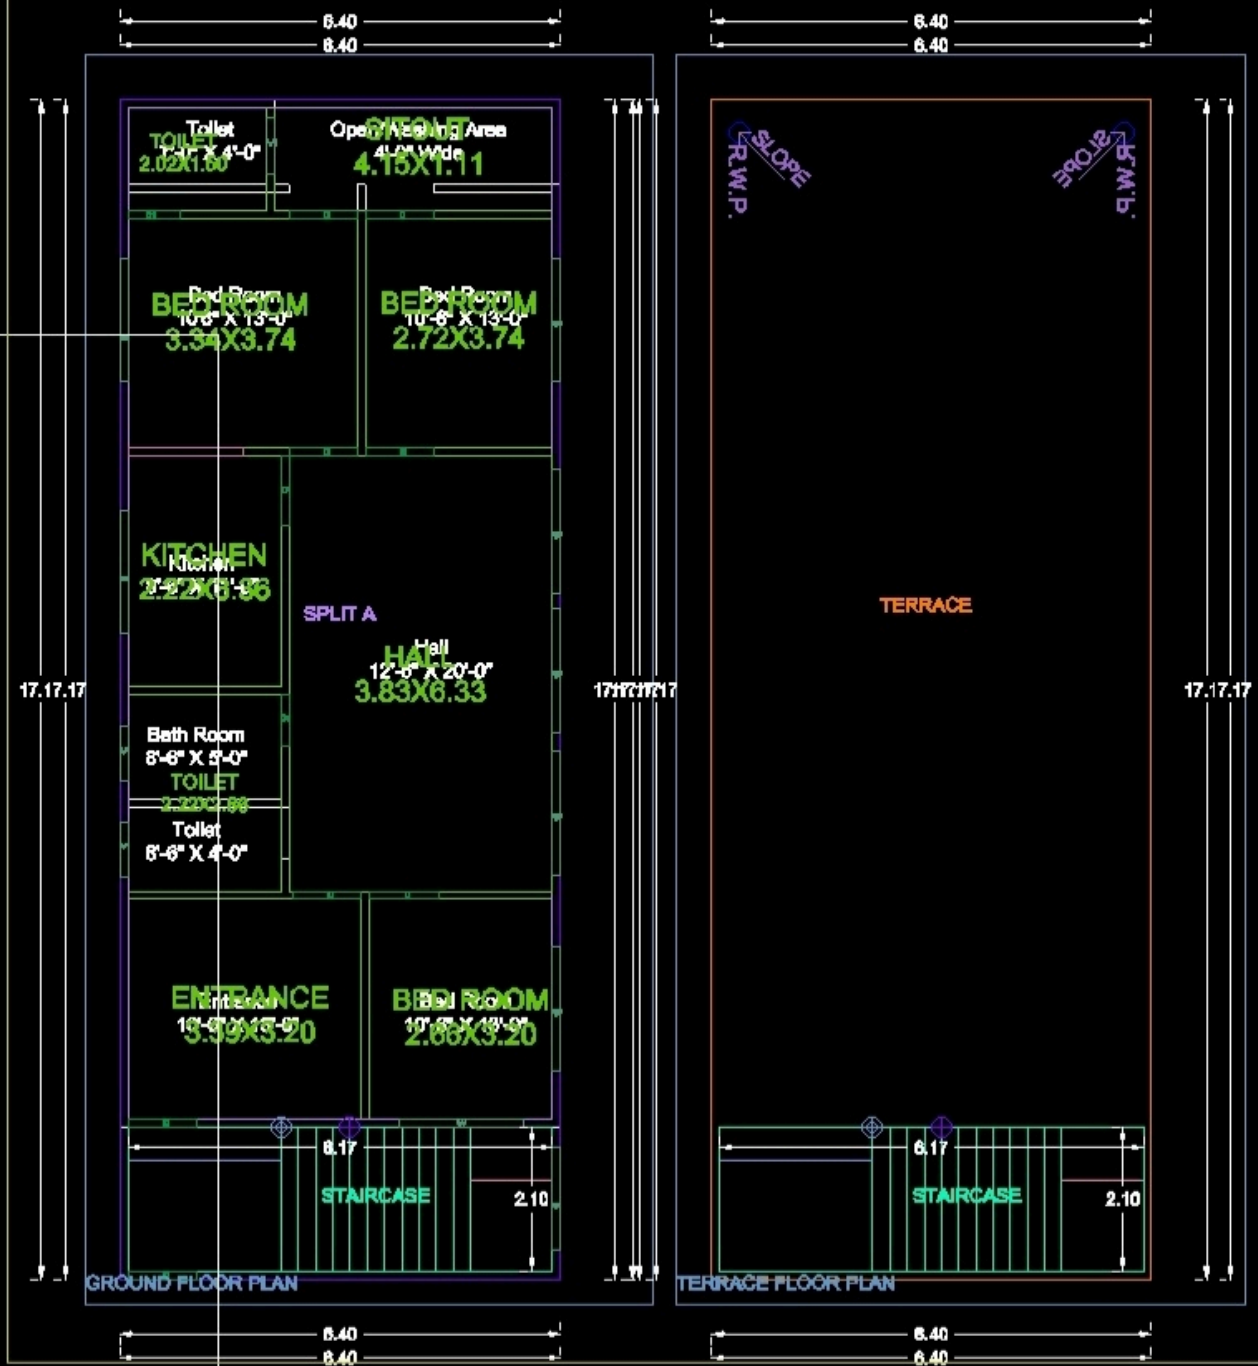

MD SAJID HUSSAIN)

Building :RESIDENCE OF (MD SAJID HUSSAIN)

Floor Name	Total Built Up Area (Sq.mt.)	Proposed FAR Area (Sq.mt.)	Total FAR Area (Sq.mt.)	Trnmt (