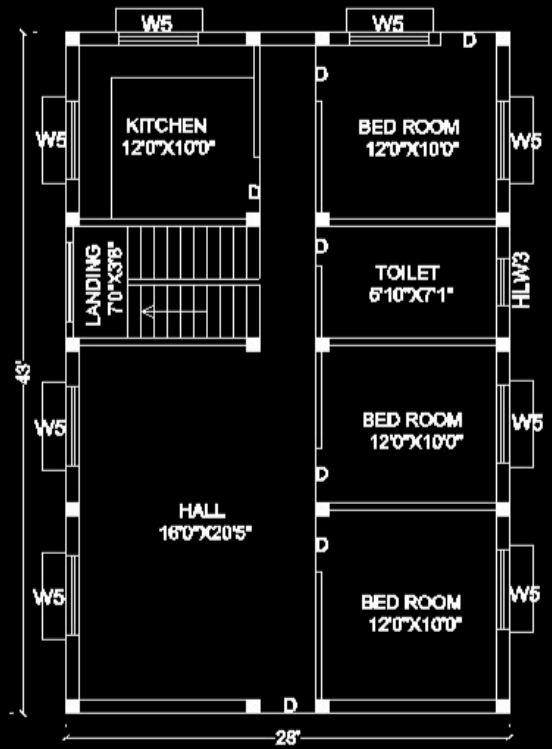

GROUND FLOOR PLAN  
 BUILT UP AREA.1200.00 SQ.FT

1ST FLOOR PLAN  
 BUILT UP AREA.1200.00 SQ.FT