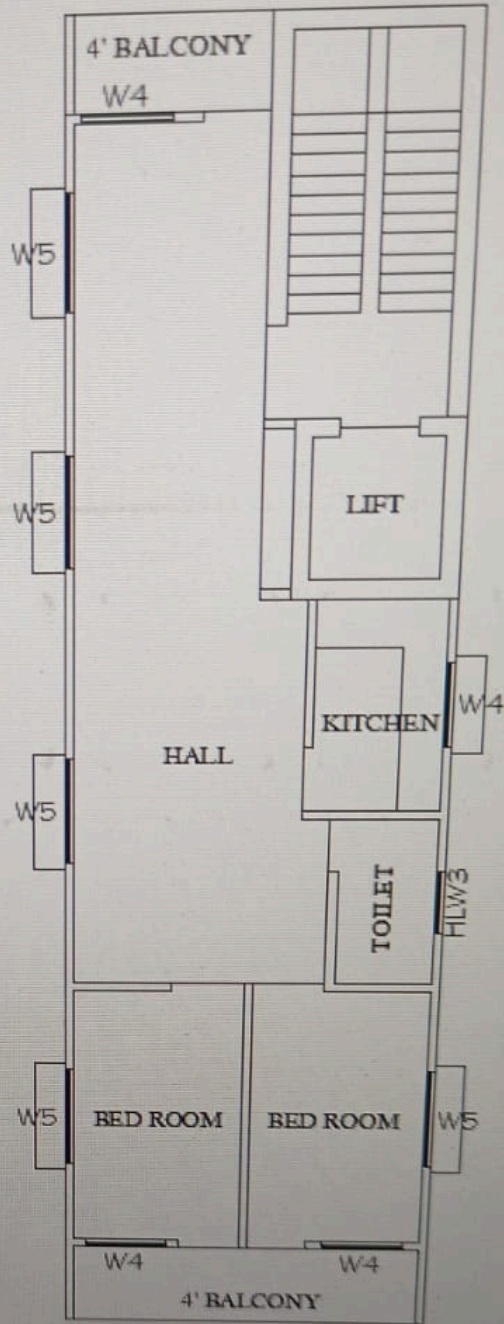

PRODUCED BY AN AUTODESK EDUCATIONAL PRODUCT

GROUND FLOOR PLAN
BUILT UP AREA: 1100.00 SQ. FT.

1 ST FLOOR PLAN
BUILT UP AREA: 1100.00 SQ. FT.

PRODUCED BY AN AUTODESK EDUCATIONAL PRODUCT