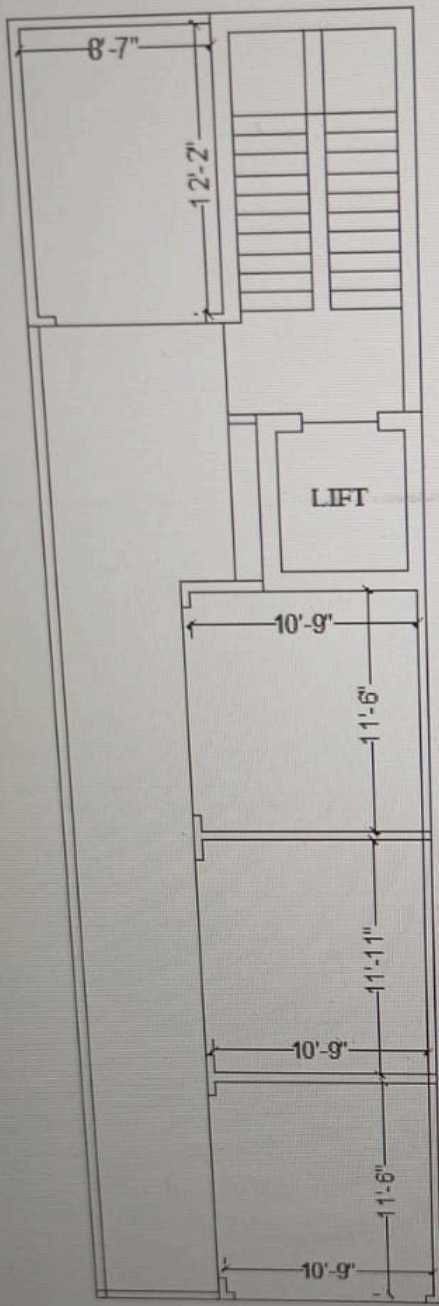

PRODUCED BY AN AUTODESK EDUCATIONAL PRODUCT

GROUND FLOOR PLAN
BUILT UP AREA: 1100.00 SQ. FT.

1 ST FLOOR PLAN
BUILT UP AREA: 1100.00 SQ. FT.

PRODUCED BY AN AUTODESK EDUCATIONAL PRODUCT