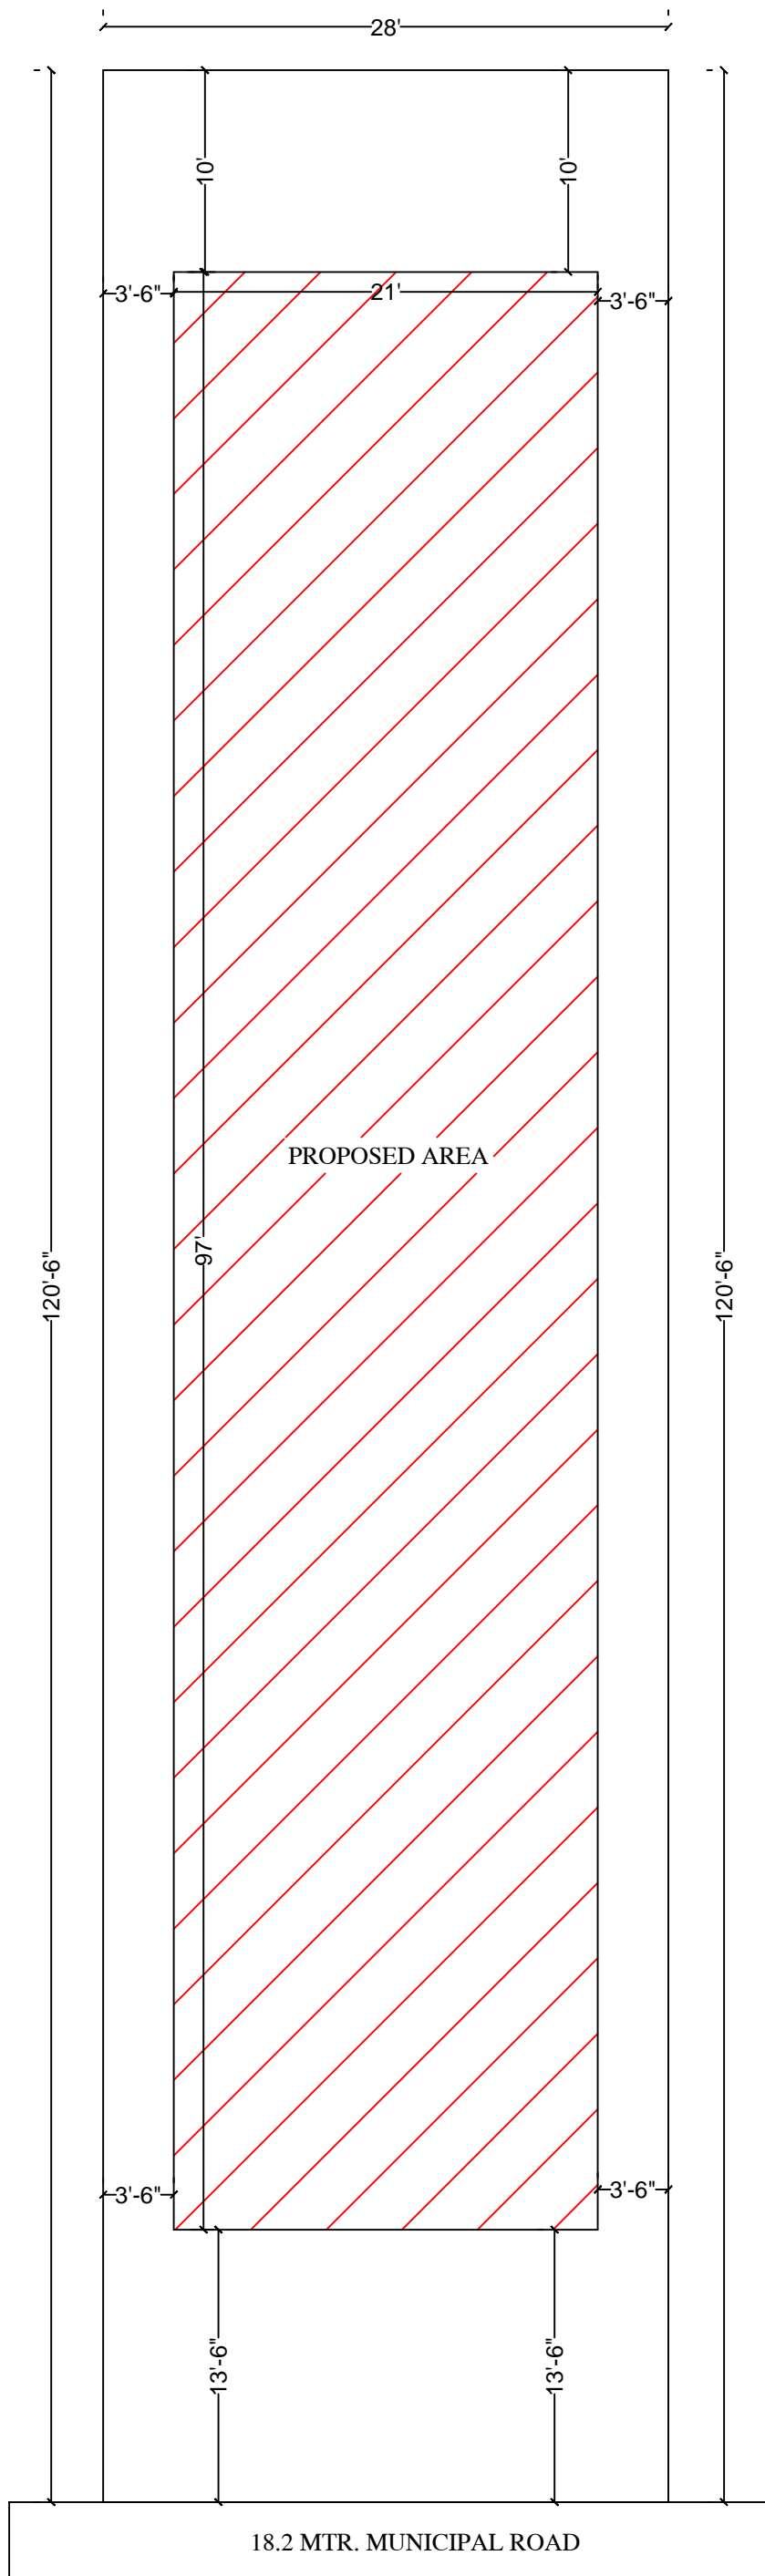

PRODUCED BY AN AUTODESK EDUCATIONAL PRODUCT

PRODUCED BY AN AUTODESK EDUCATIONAL PRODUCT

SITE PLAN

SITE PLAN

GROUND FLOOR PLAN
BUILT UP AREA= 2037.00 SQ.FT