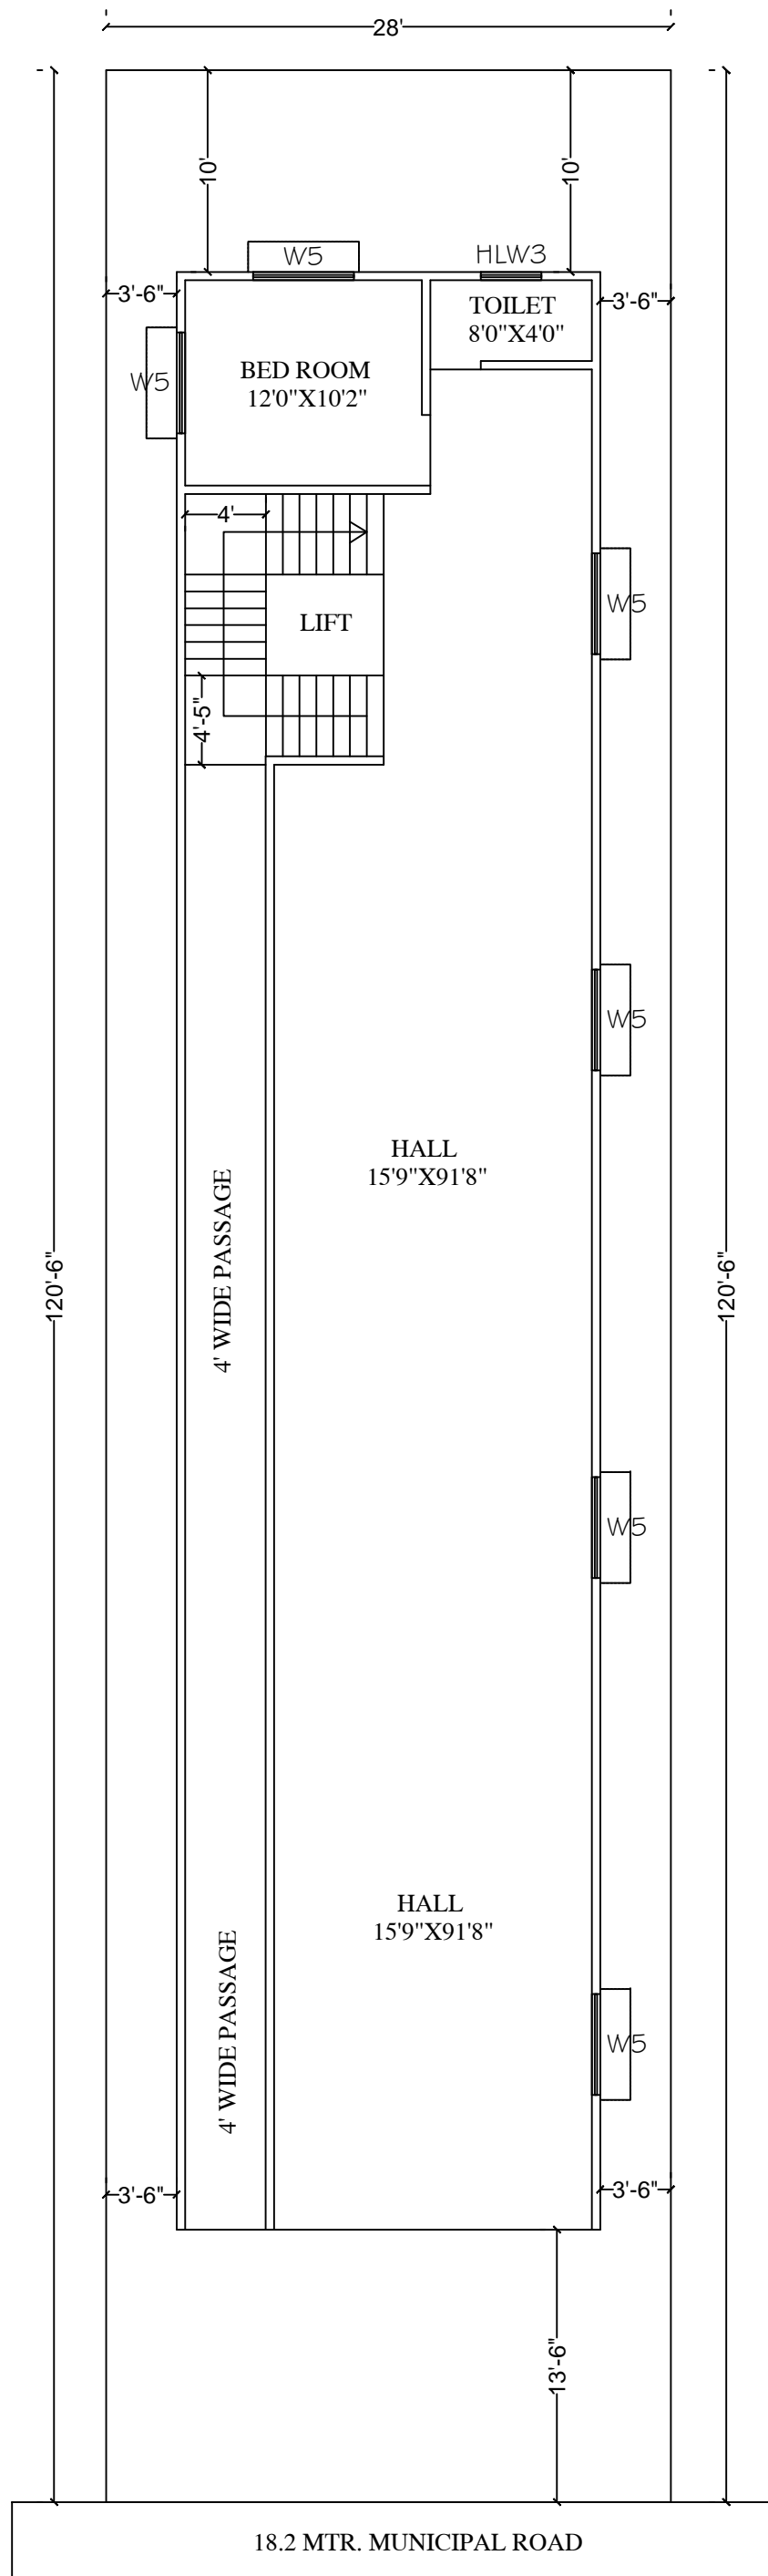

PRODUCED BY AN AUTODESK EDUCATIONAL PRODUCT

PRODUCED BY AN AUTODESK EDUCATIONAL PRODUCT

SITE PLAN

SITE PLAN

GROUND FLOOR PLAN
BUILT UP AREA= 2037.00 SQ.FT