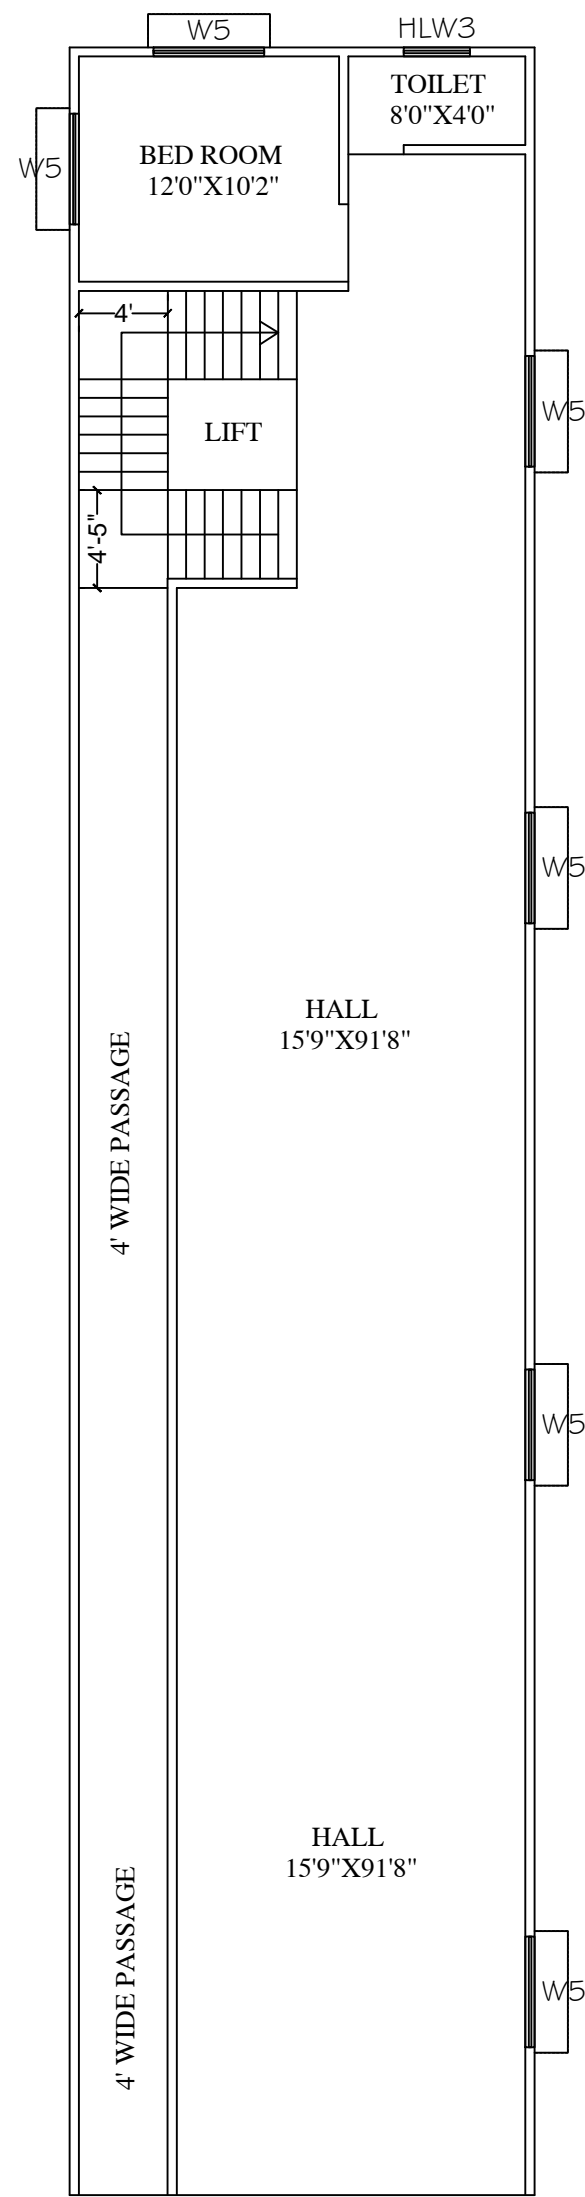

PRODUCED BY AN AUTODESK EDUCATIONAL PRODUCT

PRODUCED BY AN AUTODESK EDUCATIONAL PRODUCT

SITE PLAN

SITE PLAN

GROUND FLOOR PLAN
BUILT UP AREA= 2037.00 SQ.FT