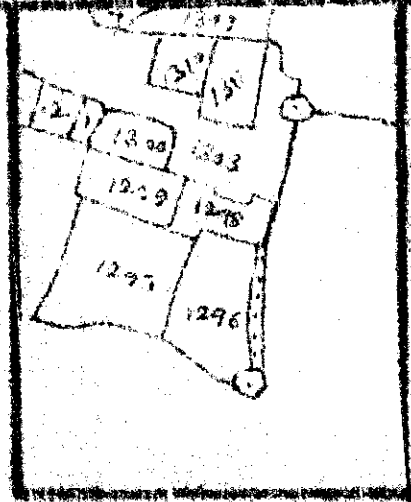

Mouza - parwa - 128  
 P-S - parwa  
 Dist - parwa  
 Scale 1" = 100'

Vendor: M. J. ...  
 parwa  
 128

Plot No: 1298  
 Part: B-12-Dh  
 00-02-00

Bounded by:  
 N: Plot No 1303  
 S: Parwa  
 E: Plot No 1298  
 W: Suddha Chash