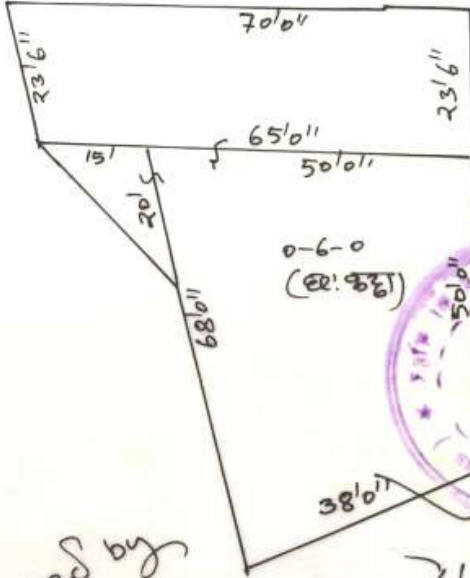

संताल परगना
मौजा:- बल्लभपुर नं० 168
थाना:- पाकुड़
जिला:- पाकुड़

जजरी नक्शा

चौहद्दी :-

उ० :- नीज विक्रेता

द० :- बदरुद्दोजा

पु० :- लकी लकबर

फ० :- बदरुद्दोजा

भूमि का विवरण :-

दाग नं०

रकबा

बी.कॉ.यु०

00-06-00 (10 डी०)

(ख.कटा)

Traced by
2.15

NAME:- ABDUL KABIR

S/O:- LATE ISTEFAQ BISWAS

ADD:- MOULANA CHWOK, PAKUR

KHATA NO:- 10

KHESRA NO:- 126

THANA NO:- 05/168

MAUZA:- BALLAVPUR

WARD NO:- 19

HOLDING NO- 0190000599000M0

ONLY G FLOOR, ROAD - 12'

THE BUIL UP AREA IS TO TAKE ONLY 1500 sq ft.