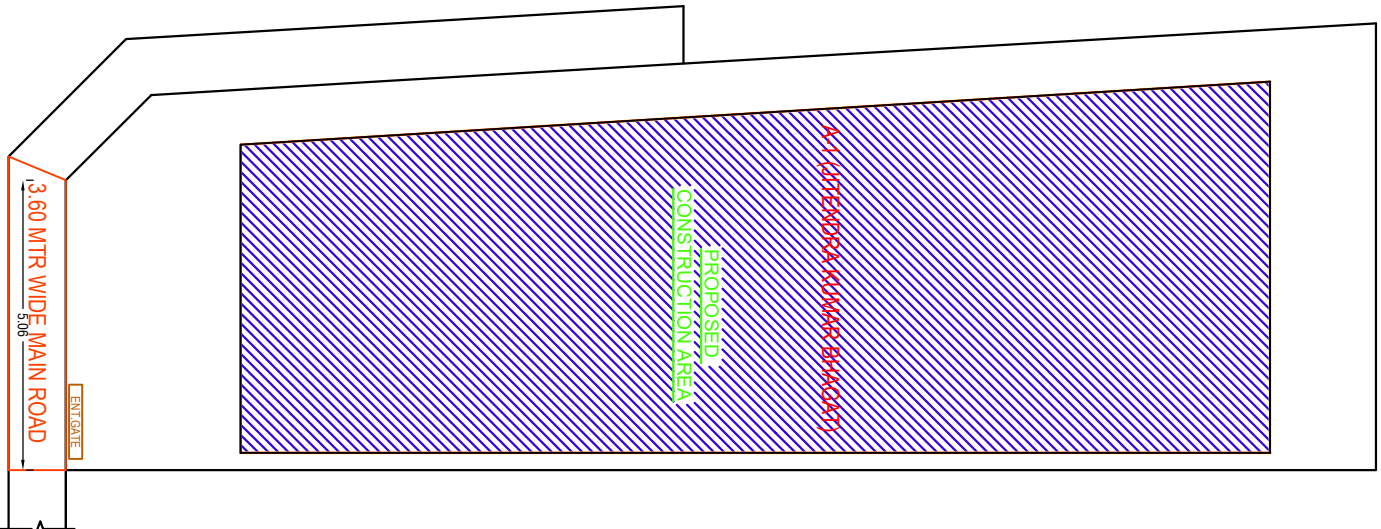

KEY PLAN

SITE PLAN
SCALE :- 1:100