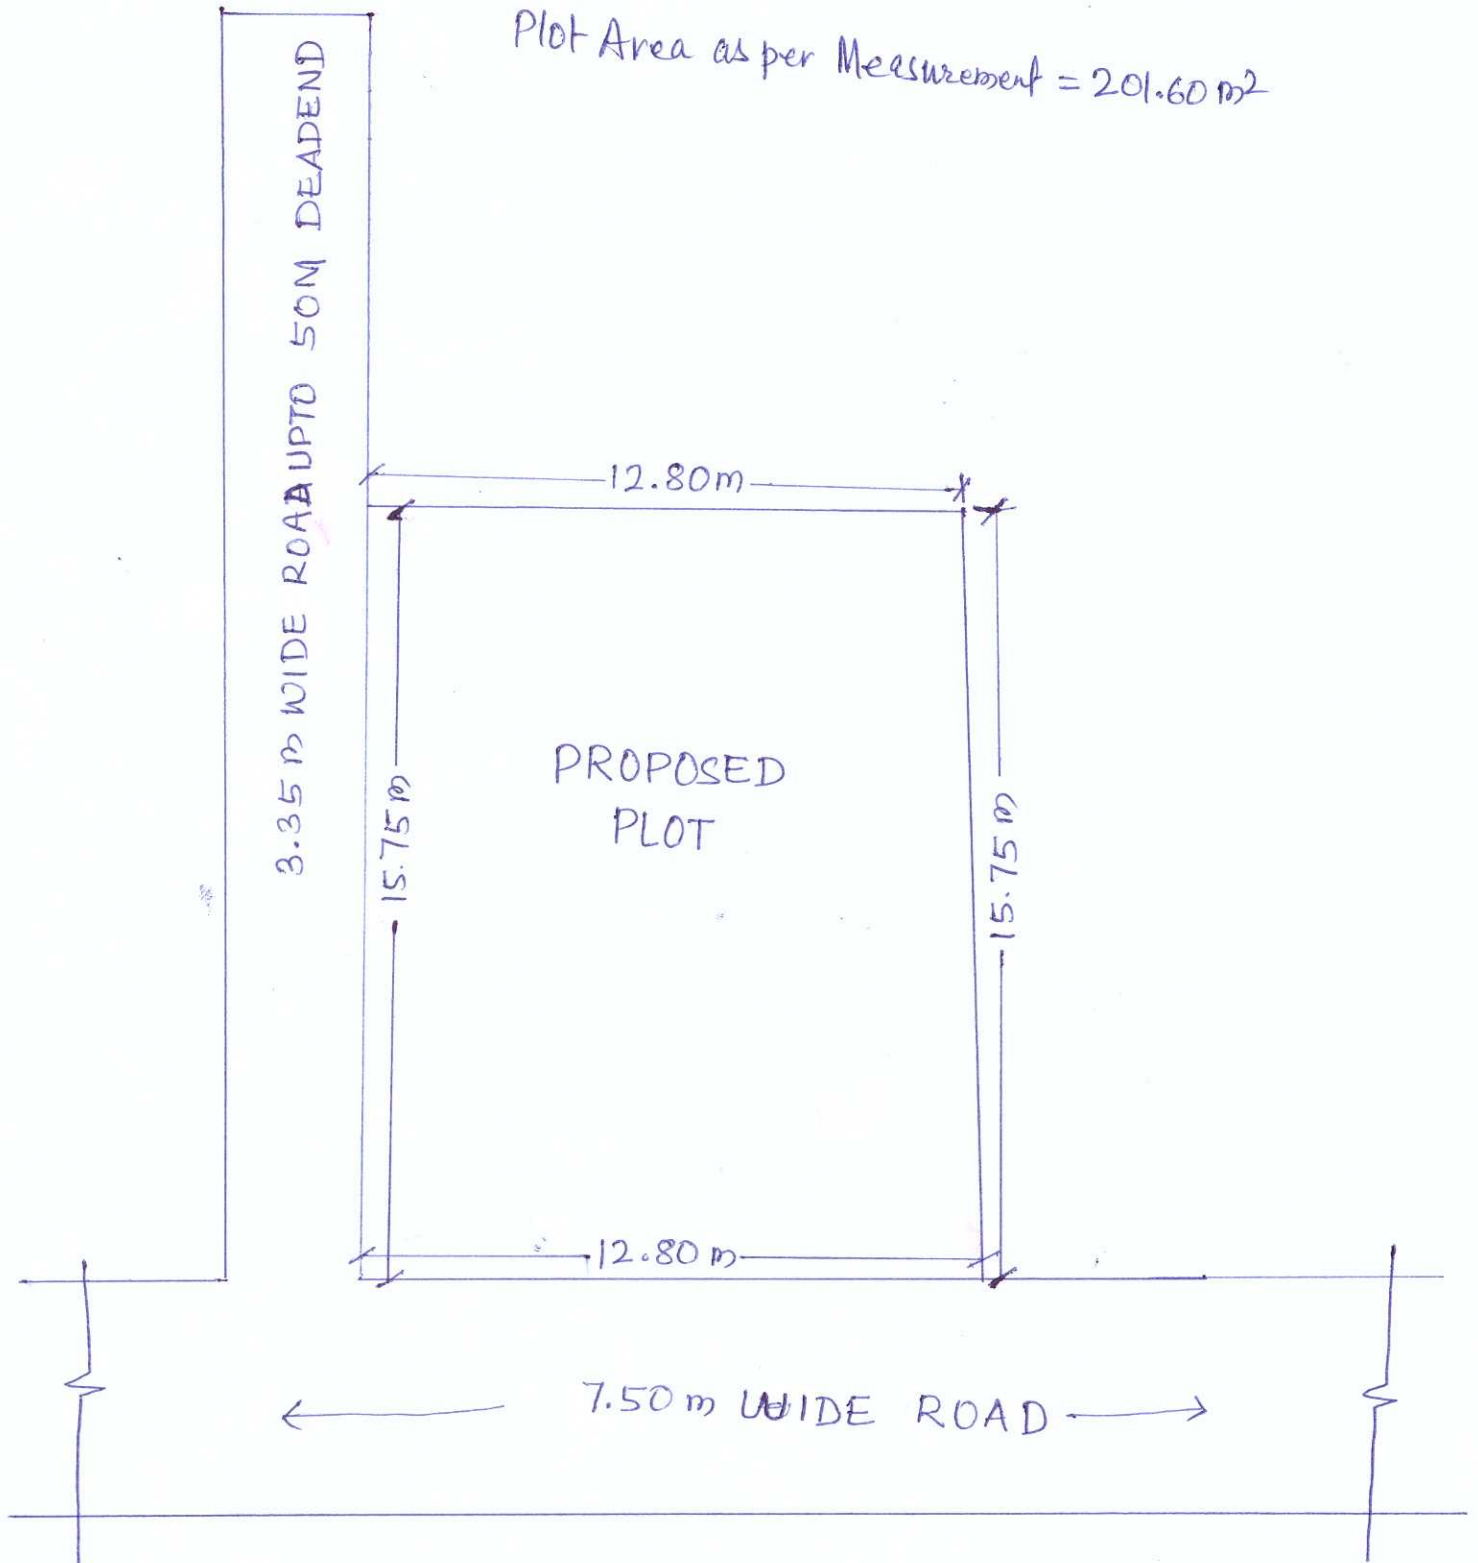

File NO:- BNPC/BP/0001/W06/2021

Owner Name:- Mrs. Malti Devi

Plot no :- 681

Plot Area as per Measurement =  $201.60 \text{ m}^2$

Munari  
06.04.21  
S.E  
N.P. Bundu