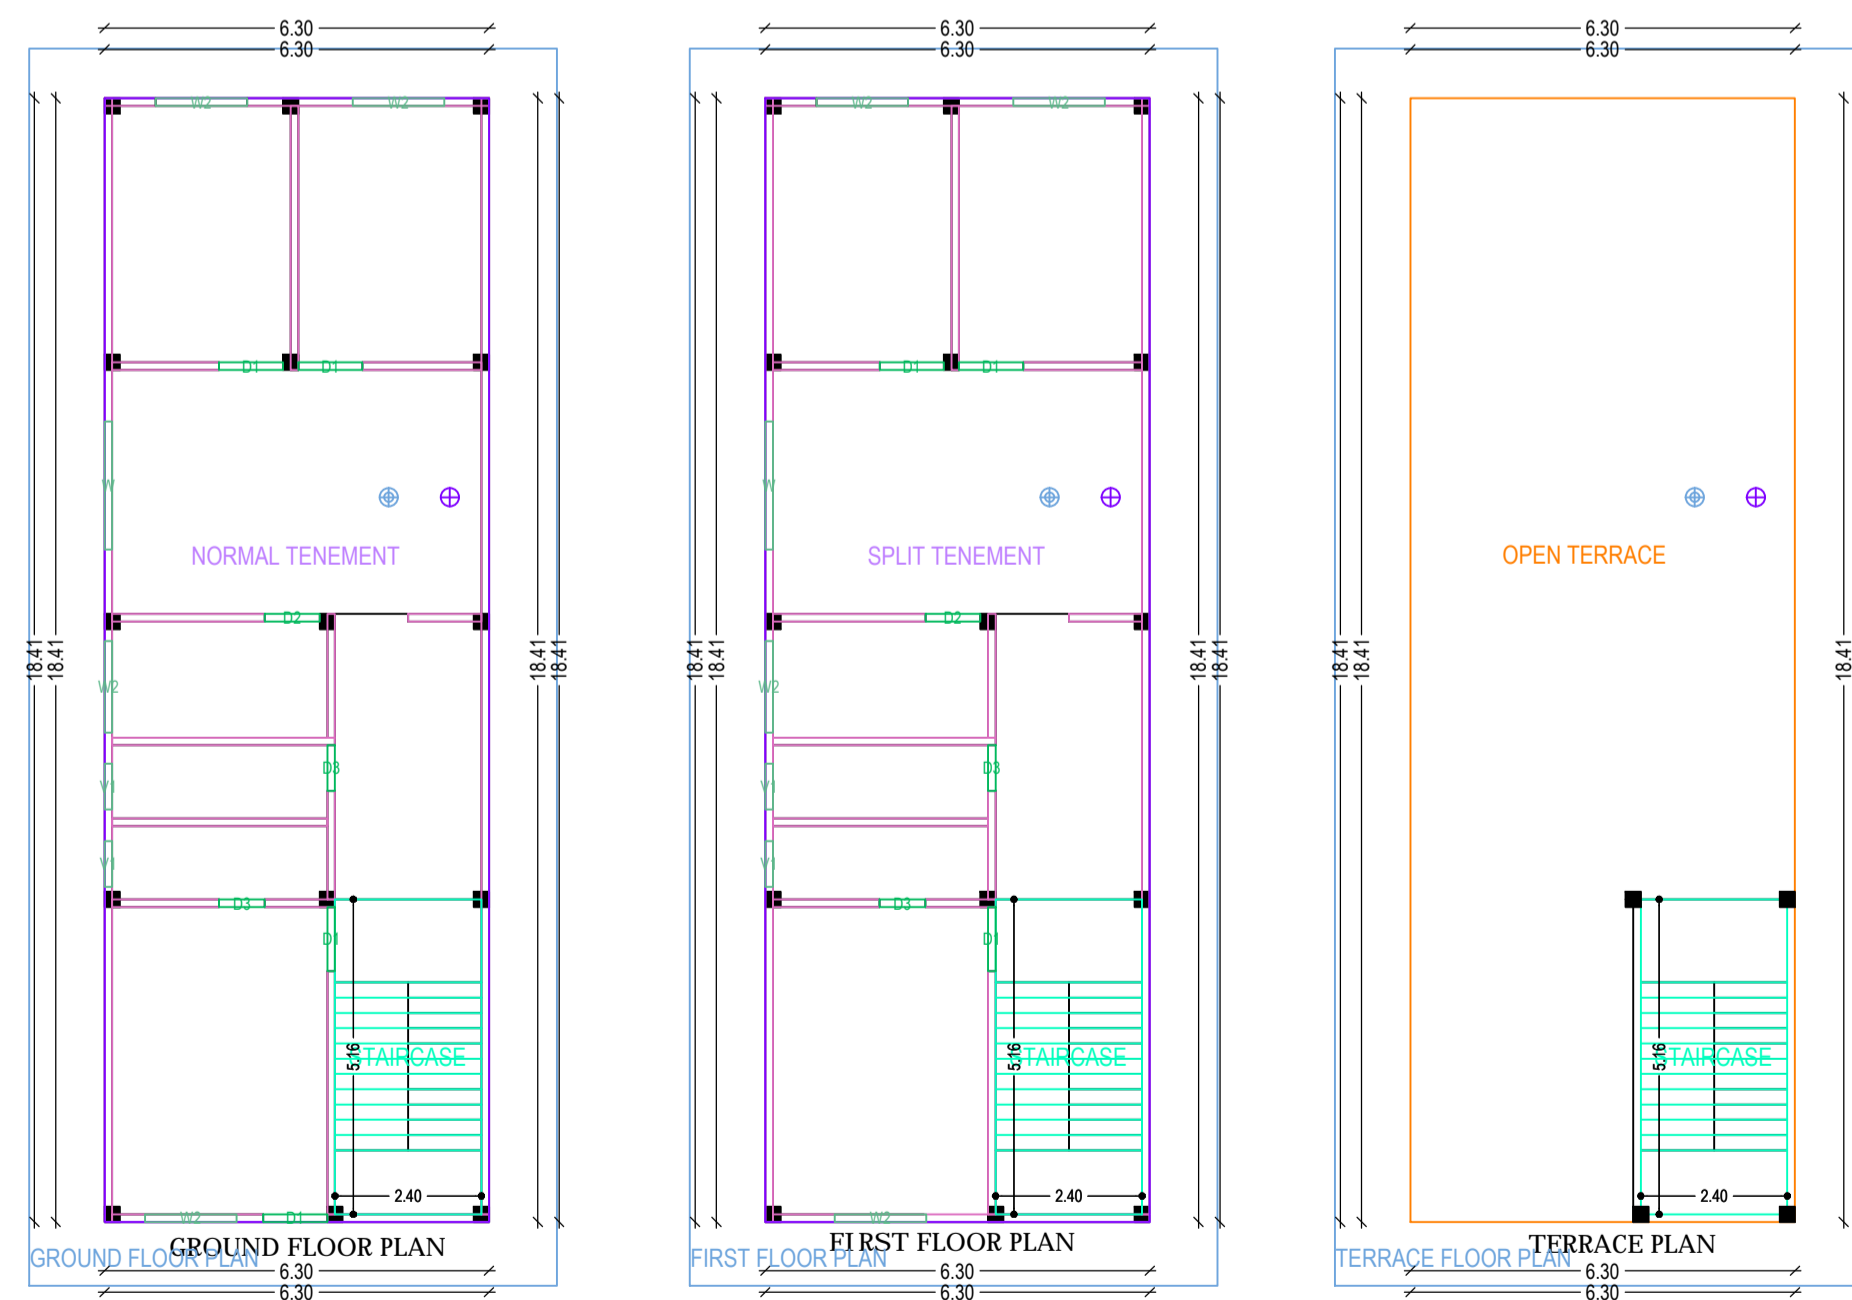

Project Title -PROPOSED RESIDENTIAL BUILDING OF SMT ANITA DEVI W/O SHRI MANOJ KUMAR DHAR DUBEY, KHATA NO.- 46,56 PLOT NO.- 337,338 SITUATED AT TANDWA, P.S:- GARHWA, DISTT:- GARHWA,(JHARKHAND)

A (BUILDING)

Building :A (BUILDING)

Floor Name	Total Built Up Area (Sq.mt)	Proposed FAR Area (Sq.mt)	Total FAR Area (Sq.mt)	Terrt (No.)