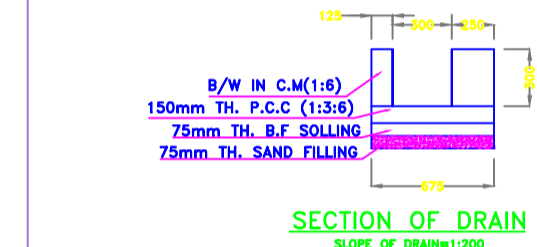

Project Title -PROPOSED RESIDENTIAL BUILDING OF SMT ANITA DEVI W/O SHRI MANOJ KUMAR DHAR DUBEY, KHATA NO.- 46,56 PLOT NO.- 337,338 SITUATED AT TANDWA, P.S:- GARHWA, DISTT:- GARHWA,(JHARKHAND)

A (BUILDING)

Building :A (BUILDING)

Floor Name	Total Built Up Area (Sq.mt)	Proposed FAR Area (Sq.mt)	Total FAR Area (Sq.mt)	Terrt (No.)