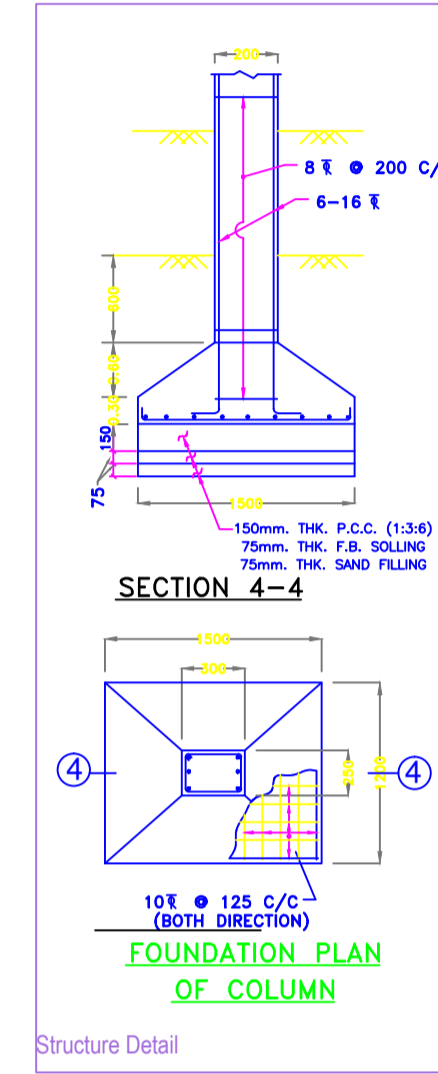

Project Title -PROPOSED RESIDENTIAL BUILDING OF SMT ANITA DEVI W/O SHRI MANOJ KUMAR DHAR DUBEY, KHATA NO.- 46,56 PLOT NO.- 337,338 SITUATED AT TANDWA, P.S:- GARHWA, DISTT:- GARHWA,(JHARKHAND)

A (BUILDING)

Building :A (BUILDING)

Floor Name	Total Built Up Area (Sq.mt)	Proposed FAR Area (Sq.mt)	Total FAR Area (Sq.mt)	Terrt (No.)