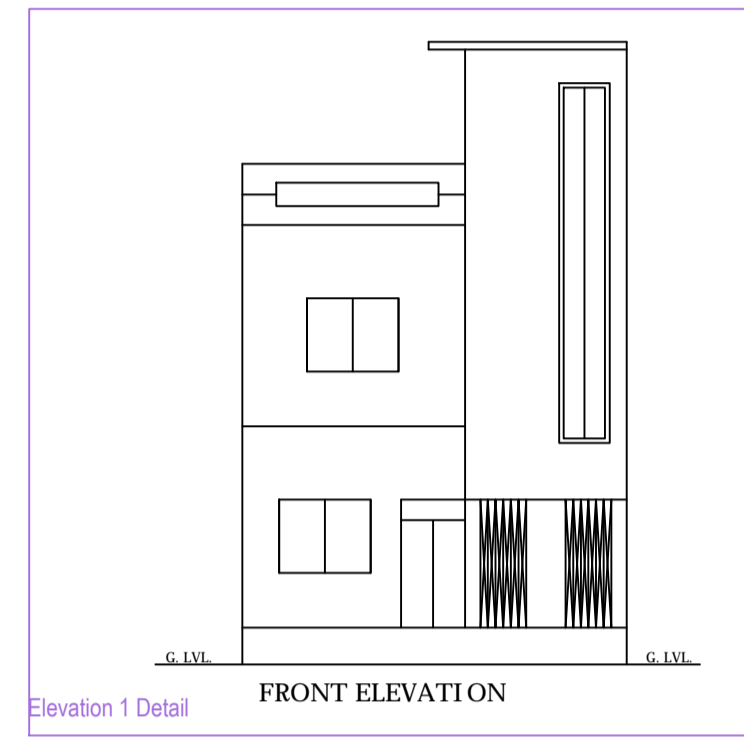

Project Title -PROPOSED RESIDENTIAL BUILDING OF SMT ANITA DEVI W/O SHRI MANOJ KUMAR DHAR DUBEY, KHATA NO.- 46,56 PLOT NO.- 337,338 SITUATED AT TANDWA, P.S:- GARHWA, DISTT:- GARHWA,(JHARKHAND)

A (BUILDING)

Building :A (BUILDING)

Floor Name	Total Built Up Area (Sq.mt)	Proposed FAR Area (Sq.mt)	Total FAR Area (Sq.mt)	Terrt (No.)