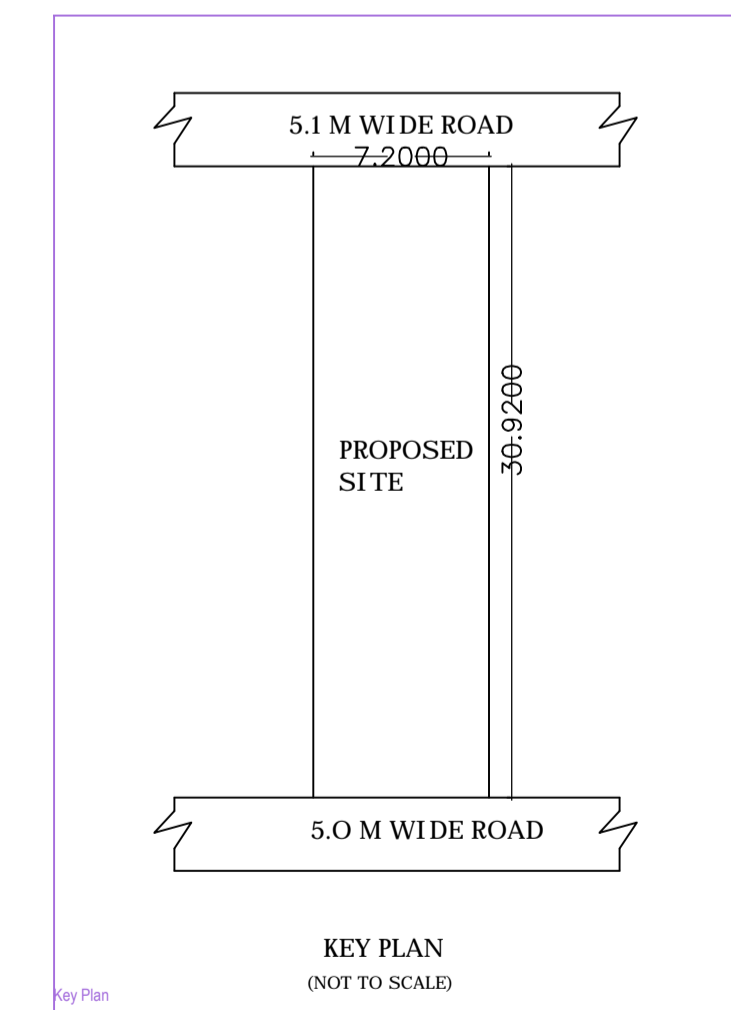

Project Title -PROPOSED RESIDENTIAL BUILDING OF SMT ANITA DEVI W/O SHRI MANOJ KUMAR DHAR DUBEY, KHATA NO.- 46,56 PLOT NO.- 337,338 SITUATED AT TANDWA, P.S:- GARHWA, DISTT:- GARHWA,(JHARKHAND)

A (BUILDING)

Building :A (BUILDING)

Floor Name	Total Built Up Area (Sq.mt)	Proposed FAR Area (Sq.mt)	Total FAR Area (Sq.mt)	Terrt (No.)