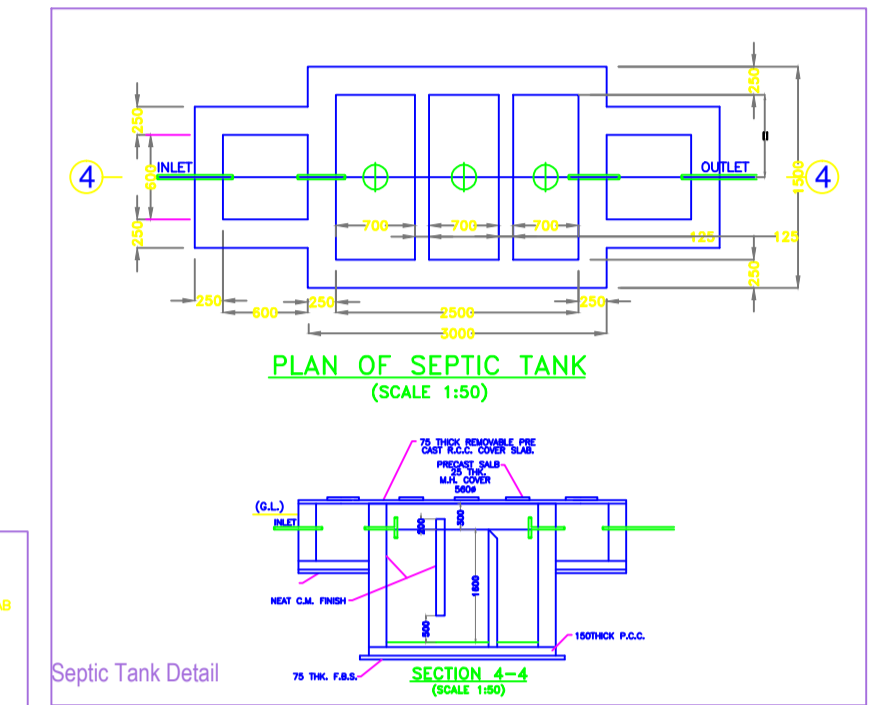

Project Title -PROPOSED RESIDENTIAL BUILDING OF SMT ANITA DEVI W/O SHRI MANOJ KUMAR DHAR DUBEY, KHATA NO.- 46,56 PLOT NO.- 337,338 SITUATED AT TANDWA, P.S:- GARHWA, DISTT:- GARHWA,(JHARKHAND)

A (BUILDING)

Building :A (BUILDING)

Floor Name	Total Built Up Area (Sq.mt)	Proposed FAR Area (Sq.mt)	Total FAR Area (Sq.mt)	Terrt (No.)