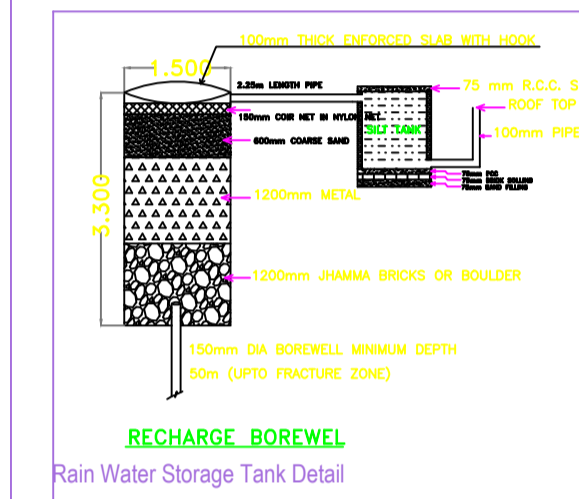

Project Title -PROPOSED RESIDENTIAL BUILDING OF SMT ANITA DEVI W/O SHRI MANOJ KUMAR DHAR DUBEY, KHATA NO.- 46,56 PLOT NO.- 337,338 SITUATED AT TANDWA, P.S:- GARHWA, DISTT:- GARHWA,(JHARKHAND)

A (BUILDING)

Building :A (BUILDING)

Floor Name	Total Built Up Area (Sq.mt)	Proposed FAR Area (Sq.mt)	Total FAR Area (Sq.mt)	Terrt (No.)