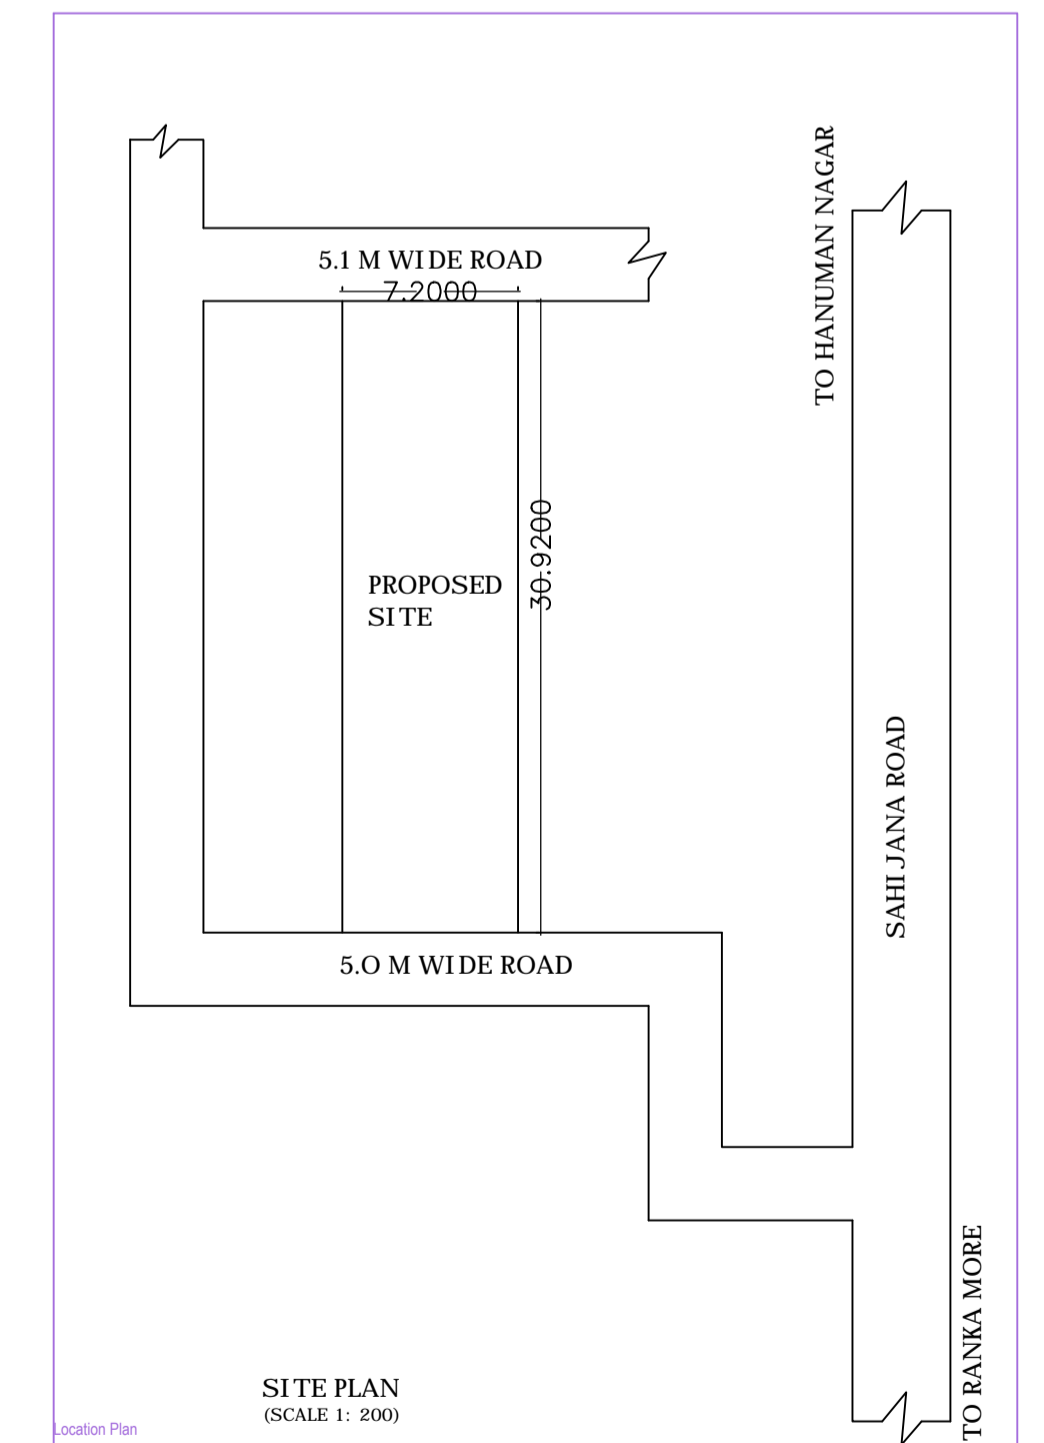

Project Title -PROPOSED RESIDENTIAL BUILDING OF SMT ANITA DEVI W/O SHRI MANOJ KUMAR DHAR DUBEY, KHATA NO.- 46,56 PLOT NO.- 337,338 SITUATED AT TANDWA, P.S:- GARHWA, DISTT:- GARHWA,(JHARKHAND)

A (BUILDING)

Building :A (BUILDING)

Floor Name	Total Built Up Area (Sq.mt)	Proposed FAR Area (Sq.mt)	Total FAR Area (Sq.mt)	Terrt (No.)