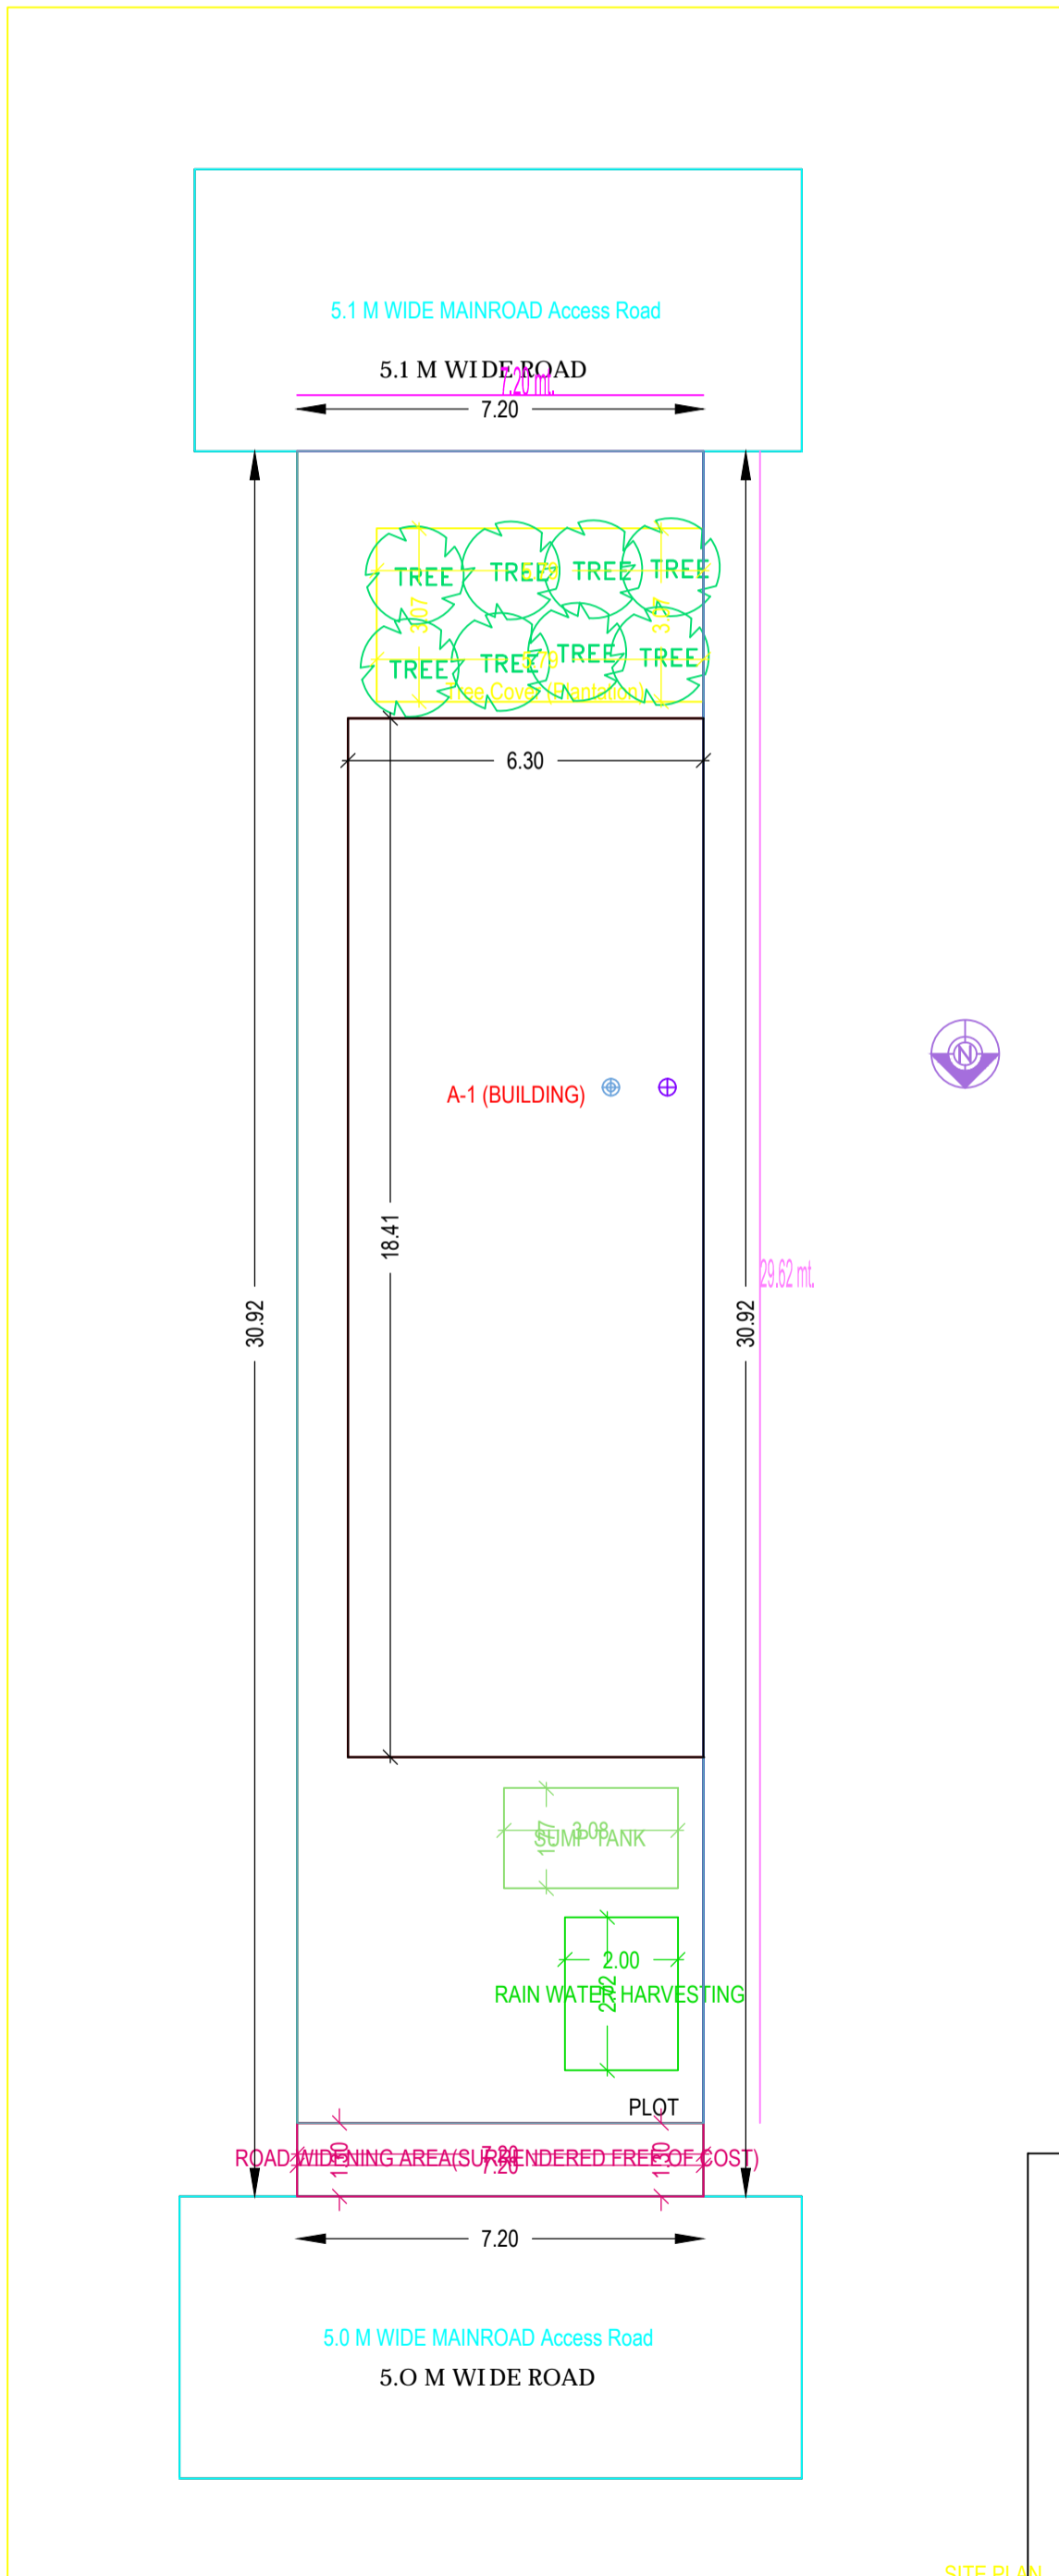

Project Title -PROPOSED RESIDENTIAL BUILDING OF SMT ANITA DEVI W/O SHRI MANOJ KUMAR DHAR DUBEY, KHATA NO.- 46,56 PLOT NO.- 337,338 SITUATED AT TANDWA, P.S:- GARHWA, DISTT:- GARHWA,(JHARKHAND)

A (BUILDING)

Building :A (BUILDING)

Floor Name	Total Built Up Area (Sq.mt)	Proposed FAR Area (Sq.mt)	Total FAR Area (Sq.mt)	Terrt (No.)