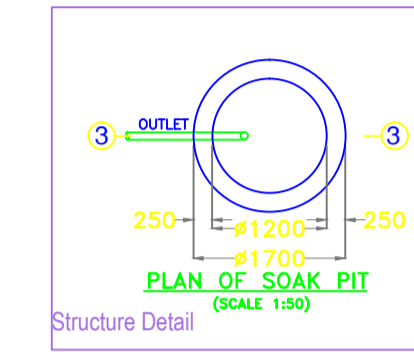

Project Title -PROPOSED RESIDENTIAL BUILDING OF SMT ANITA DEVI W/O SHRI MANOJ KUMAR DHAR DUBEY, KHATA NO.- 46,56 PLOT NO.- 337,338 SITUATED AT TANDWA, P.S:- GARHWA, DISTT:- GARHWA,(JHARKHAND)

A (BUILDING)

Building :A (BUILDING)

Floor Name	Total Built Up Area (Sq.mt)	Proposed FAR Area (Sq.mt)	Total FAR Area (Sq.mt)	Terrt (No.)