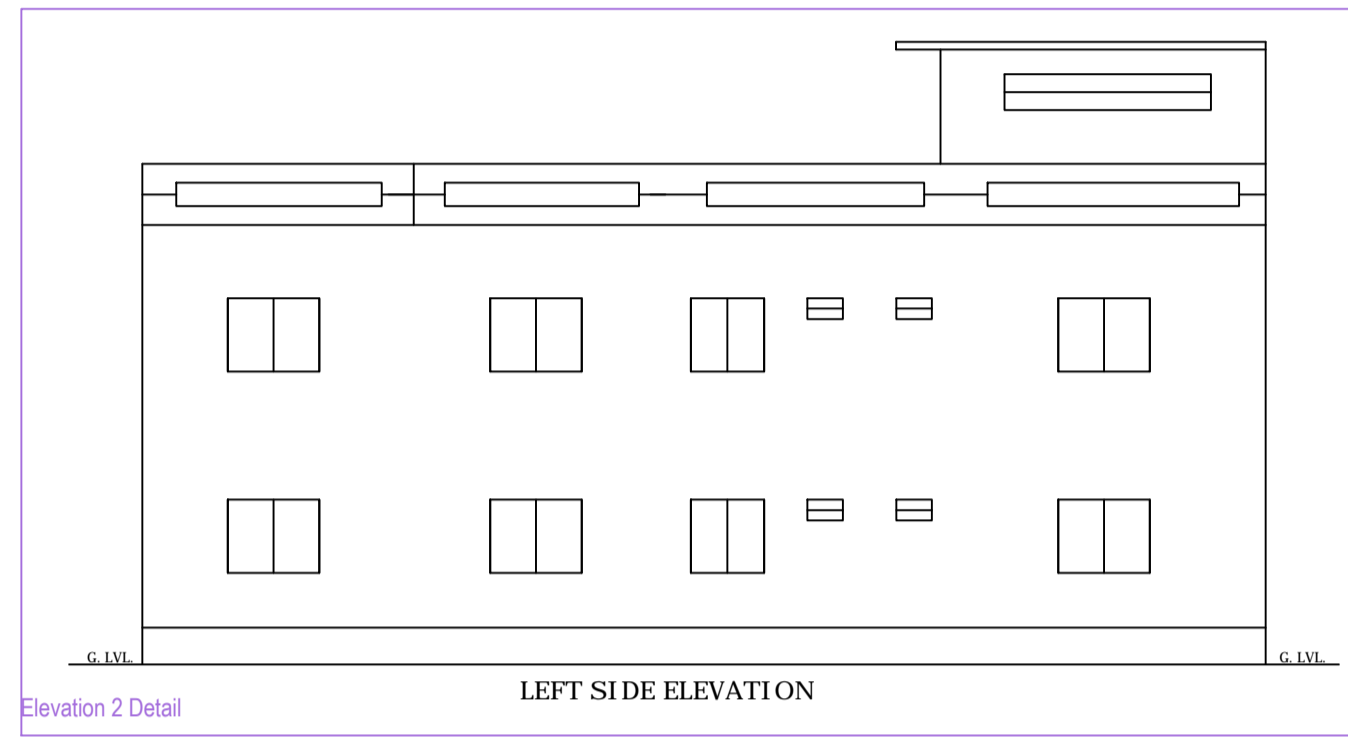

Project Title -PROPOSED RESIDENTIAL BUILDING OF SMT ANITA DEVI W/O SHRI MANOJ KUMAR DHAR DUBEY, KHATA NO.- 46,56 PLOT NO.- 337,338 SITUATED AT TANDWA, P.S:- GARHWA, DISTT:- GARHWA,(JHARKHAND)

A (BUILDING)

Building :A (BUILDING)

Floor Name	Total Built Up Area (Sq.mt)	Proposed FAR Area (Sq.mt)	Total FAR Area (Sq.mt)	Terrt (No.)