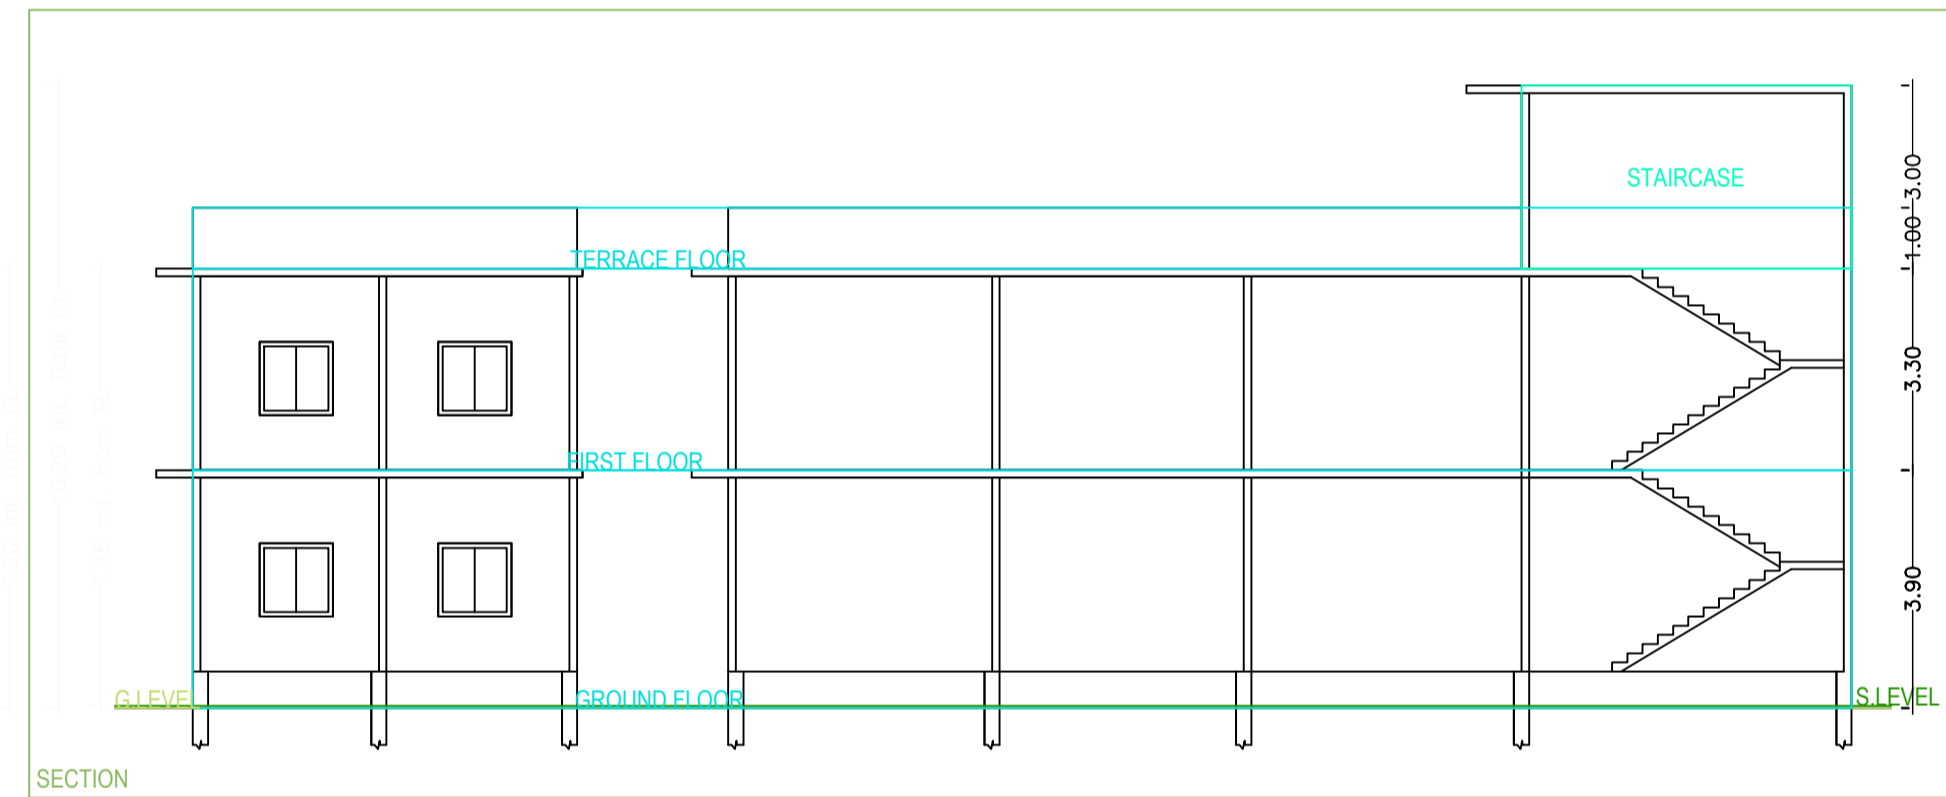

Project Title -PROPOSED RESIDENTIAL BUILDING OF SMT ANITA DEVI W/O SHRI MANOJ KUMAR DHAR DUBEY, KHATA NO.- 46,56 PLOT NO.- 337,338 SITUATED AT TANDWA, P.S:- GARHWA, DISTT:- GARHWA,(JHARKHAND)

A (BUILDING)

Building :A (BUILDING)

Floor Name	Total Built Up Area (Sq.mt)	Proposed FAR Area (Sq.mt)	Total FAR Area (Sq.mt)	Terrt (No.)