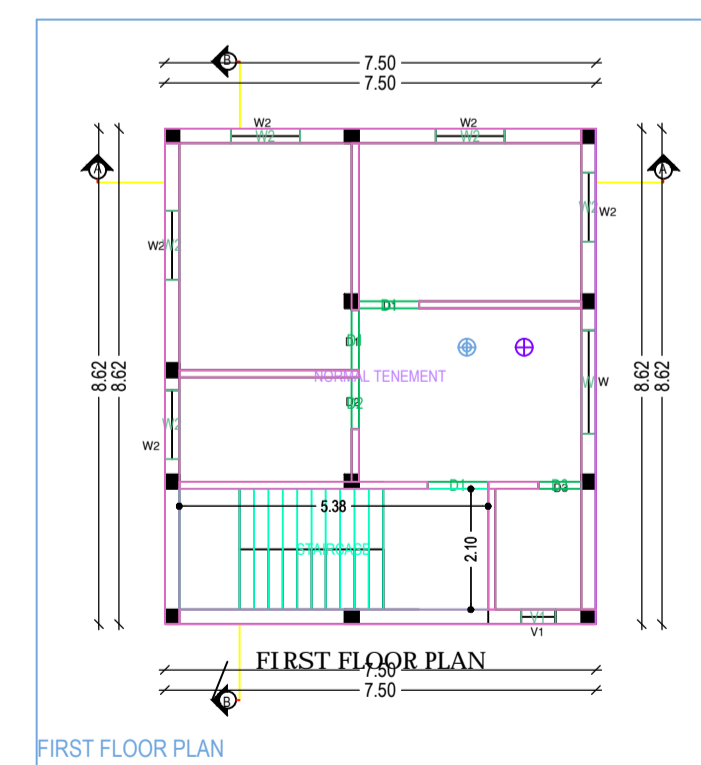

Project Title :PROPSD RESIDENTIAL BUILDING OF SHRI MANIDEV CHOUBEY S/O LT. RAMBRIKSH CHOUBEY PLOT NO.-148, KHATA NO.-33, SITUATED AT DIPUWA, P.S.- GARHWA

A (BUILDING)

Building A (BUILDING)