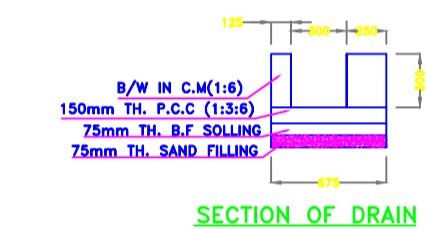

Project Title :PROPSD RESIDENTIAL BUILDING OF SHRI MANIDEV CHOUBEY S/O LT. RAMBRIKSH CHOUBEY PLOT NO.-148, KHATA NO.-33, SITUATED AT DIPUWA, P.S.- GARHWA

A (BUILDING)

Building A (BUILDING)