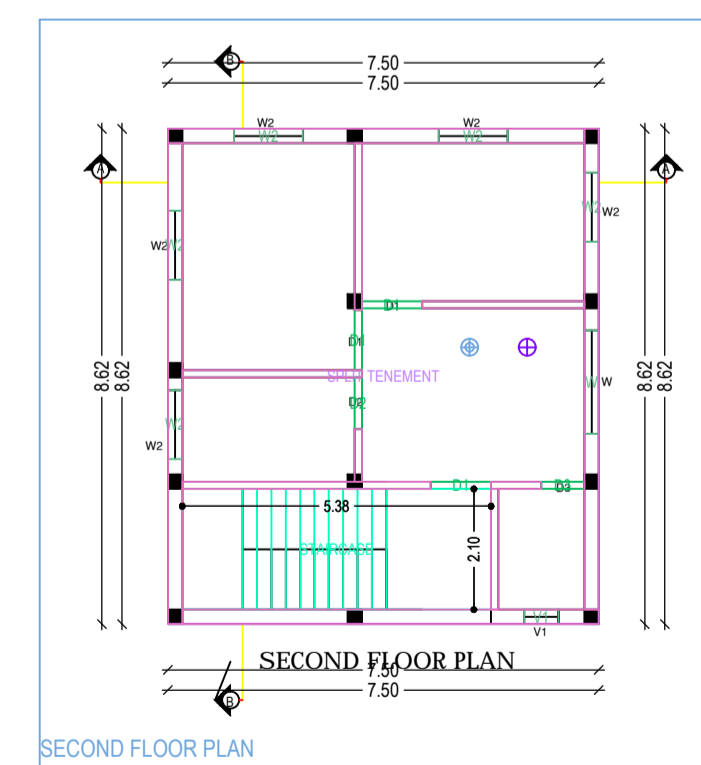

Project Title :PROPSD RESIDENTIAL BUILDING OF SHRI MANIDEV CHOUBEY S/O LT. RAMBRIKSH CHOUBEY PLOT NO.-148, KHATA NO.-33, SITUATED AT DIPUWA, P.S.- GARHWA

A (BUILDING)

Building A (BUILDING)