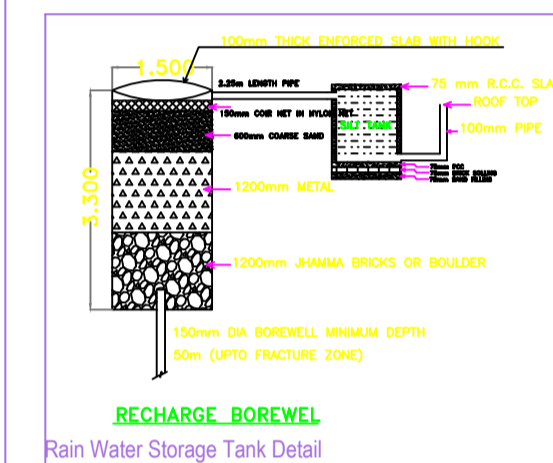

Project Title :PROPSD RESIDENTIAL BUILDING OF SHRI MANIDEV CHOUBEY S/O LT. RAMBRIKSH CHOUBEY PLOT NO.-148, KHATA NO.-33, SITUATED AT DIPUWA, P.S.- GARHWA

A (BUILDING)

Building A (BUILDING)