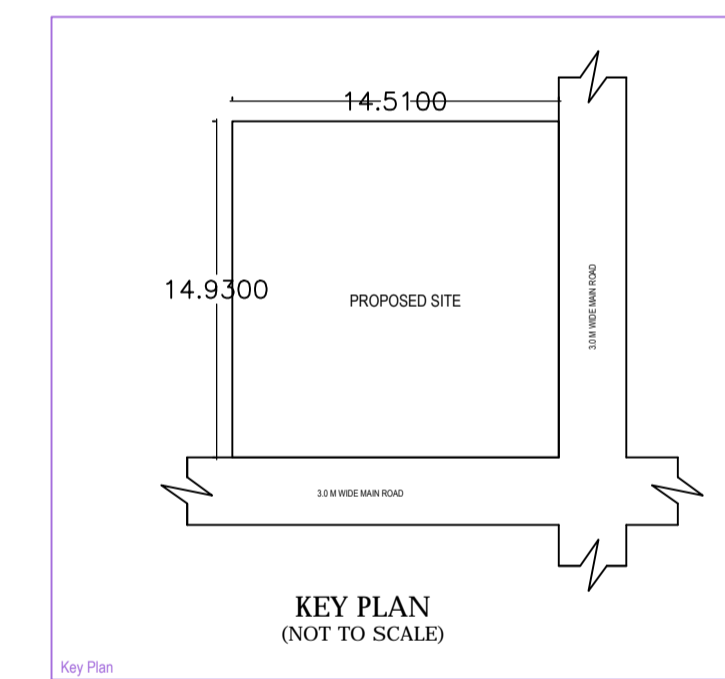

Project Title :PROPSD RESIDENTIAL BUILDING OF SHRI MANIDEV CHOUBEY S/O LT. RAMBRIKSH CHOUBEY PLOT NO.-148, KHATA NO.-33, SITUATED AT DIPUWA, P.S.- GARHWA

A (BUILDING)

Building A (BUILDING)