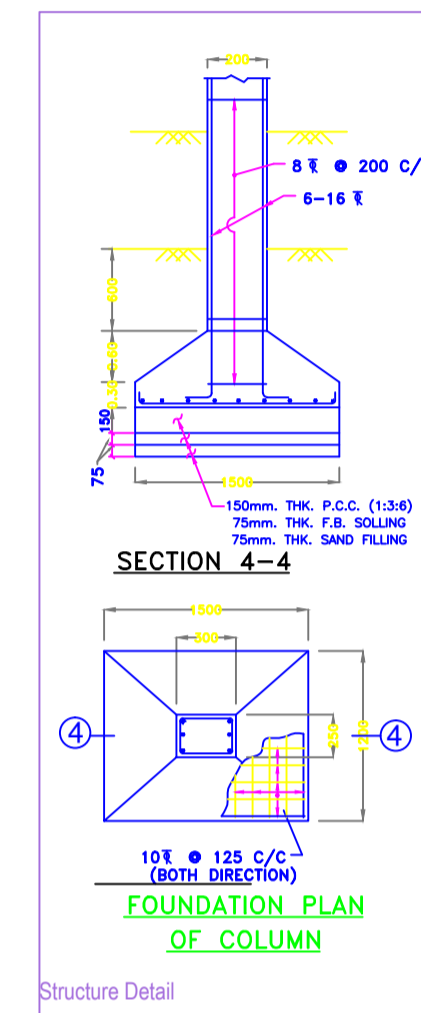

Project Title :PROPSD RESIDENTIAL BUILDING OF SHRI MANIDEV CHOUBEY S/O LT. RAMBRIKSH CHOUBEY PLOT NO.-148, KHATA NO.-33, SITUATED AT DIPUWA, P.S.- GARHWA

A (BUILDING)

Building A (BUILDING)