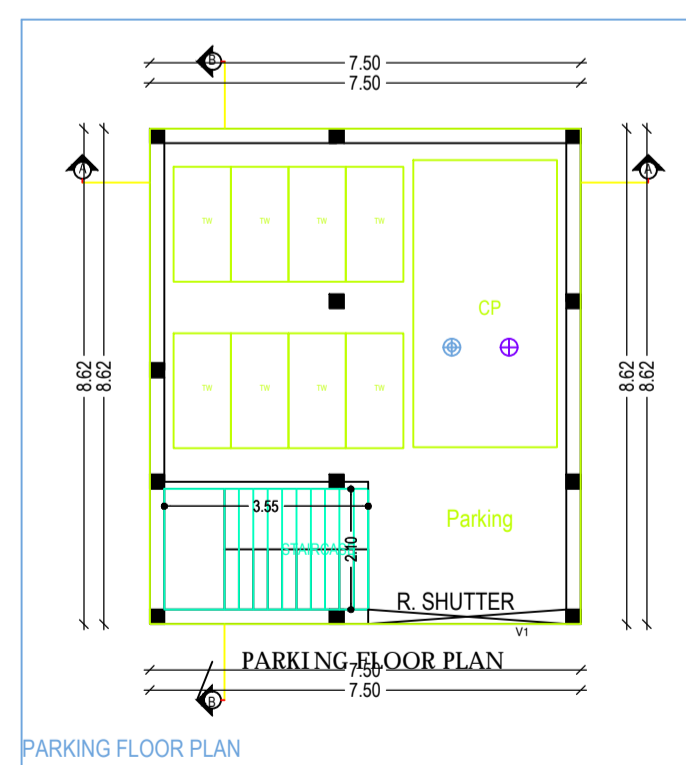

Project Title :PROPSD RESIDENTIAL BUILDING OF SHRI MANIDEV CHOUBEY S/O LT. RAMBRIKSH CHOUBEY PLOT NO.-148, KHATA NO.-33, SITUATED AT DIPUWA, P.S.- GARHWA

A (BUILDING)

Building A (BUILDING)