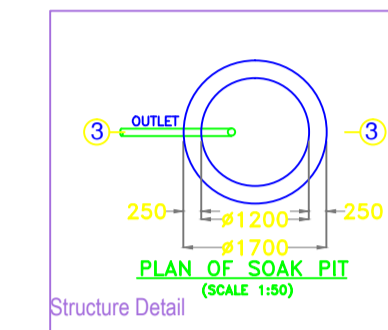

Project Title :PROPSD RESIDENTIAL BUILDING OF SHRI MANIDEV CHOUBEY S/O LT. RAMBRIKSH CHOUBEY PLOT NO.-148, KHATA NO.-33, SITUATED AT DIPUWA, P.S.- GARHWA

A (BUILDING)

Building A (BUILDING)