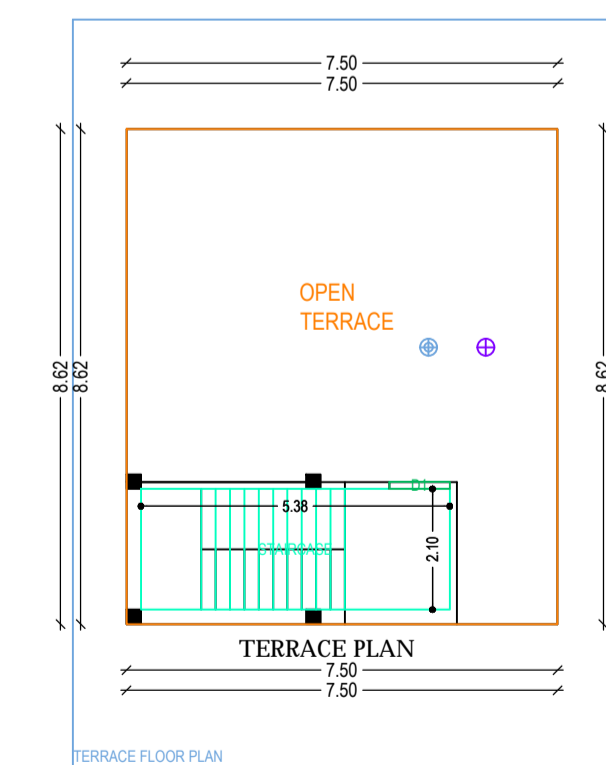

Project Title :PROPSD RESIDENTIAL BUILDING OF SHRI MANIDEV CHOUBEY S/O LT. RAMBRIKSH CHOUBEY PLOT NO.-148, KHATA NO.-33, SITUATED AT DIPUWA, P.S.- GARHWA

A (BUILDING)

Building A (BUILDING)