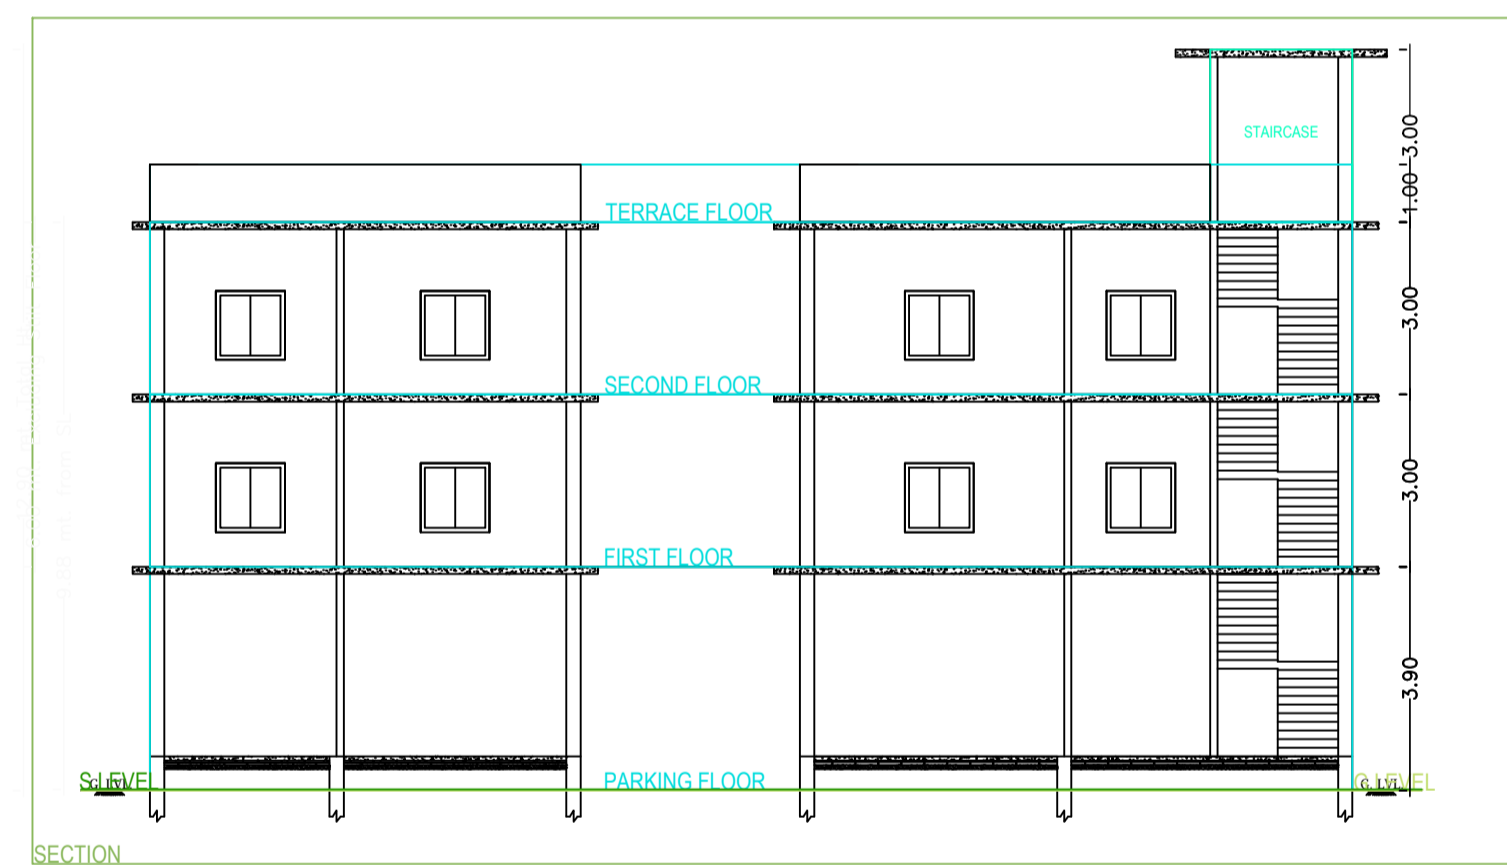

Project Title :PROPSD RESIDENTIAL BUILDING OF SHRI MANIDEV CHOUBEY S/O LT. RAMBRIKSH CHOUBEY PLOT NO.-148, KHATA NO.-33, SITUATED AT DIPUWA, P.S.- GARHWA

A (BUILDING)

Building A (BUILDING)