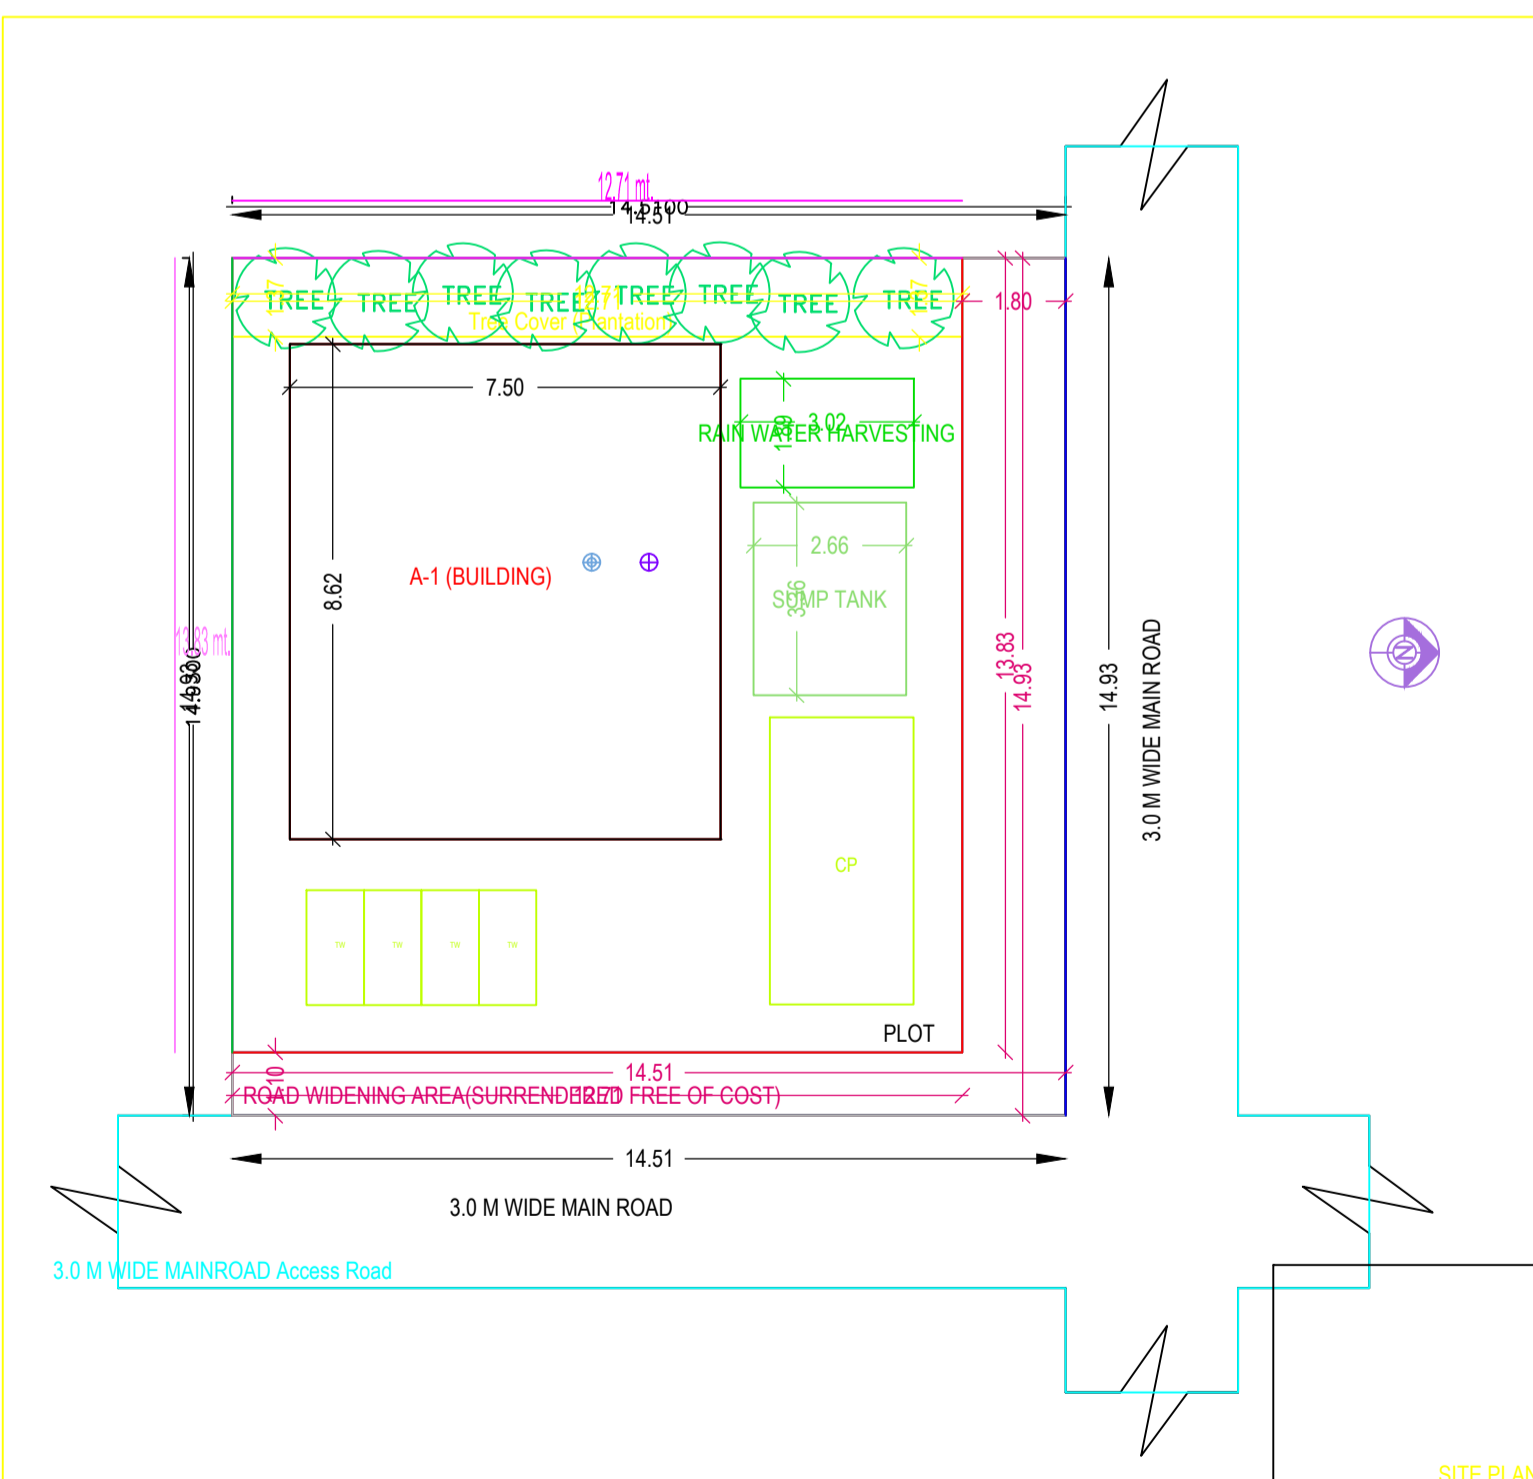

Project Title :PROPSD RESIDENTIAL BUILDING OF SHRI MANIDEV CHOUBEY S/O LT. RAMBRIKSH CHOUBEY PLOT NO.-148, KHATA NO.-33, SITUATED AT DIPUWA, P.S.- GARHWA

A (BUILDING)

Building A (BUILDING)