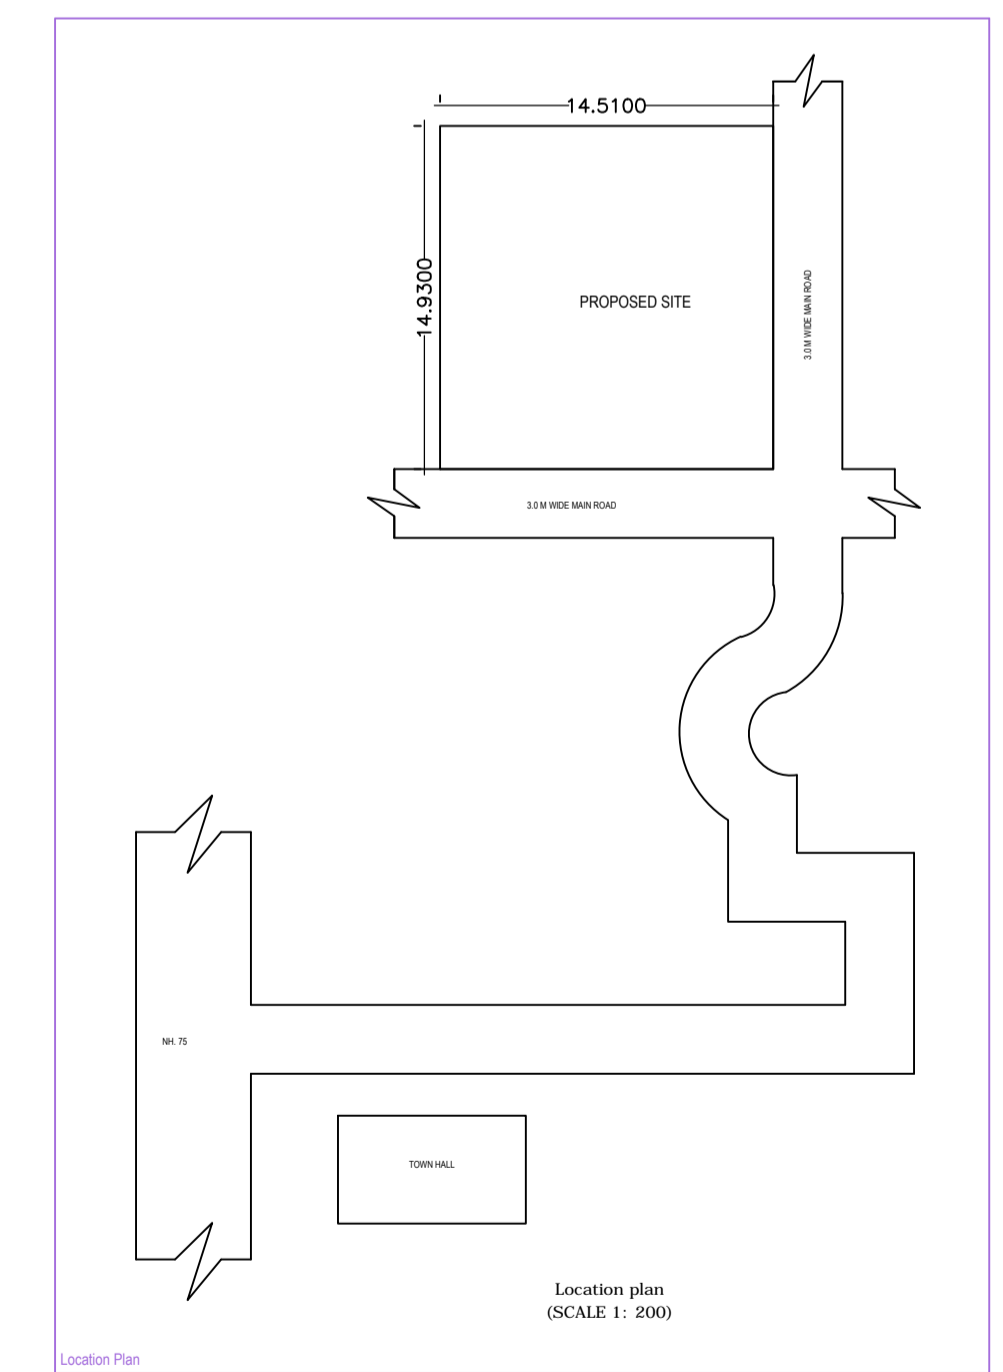

Project Title :PROPSD RESIDENTIAL BUILDING OF SHRI MANIDEV CHOUBEY S/O LT. RAMBRIKSH CHOUBEY PLOT NO.-148, KHATA NO.-33, SITUATED AT DIPUWA, P.S.- GARHWA

A (BUILDING)

Building A (BUILDING)