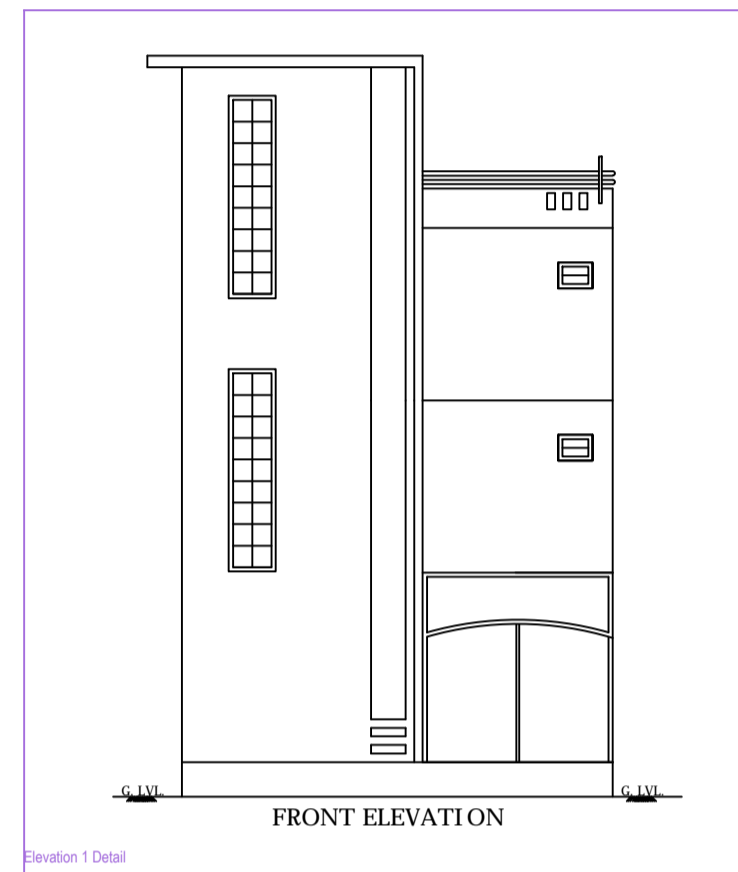

Project Title :PROPSD RESIDENTIAL BUILDING OF SHRI MANIDEV CHOUBEY S/O LT. RAMBRIKSH CHOUBEY PLOT NO.-148, KHATA NO.-33, SITUATED AT DIPUWA, P.S.- GARHWA

A (BUILDING)

Building A (BUILDING)