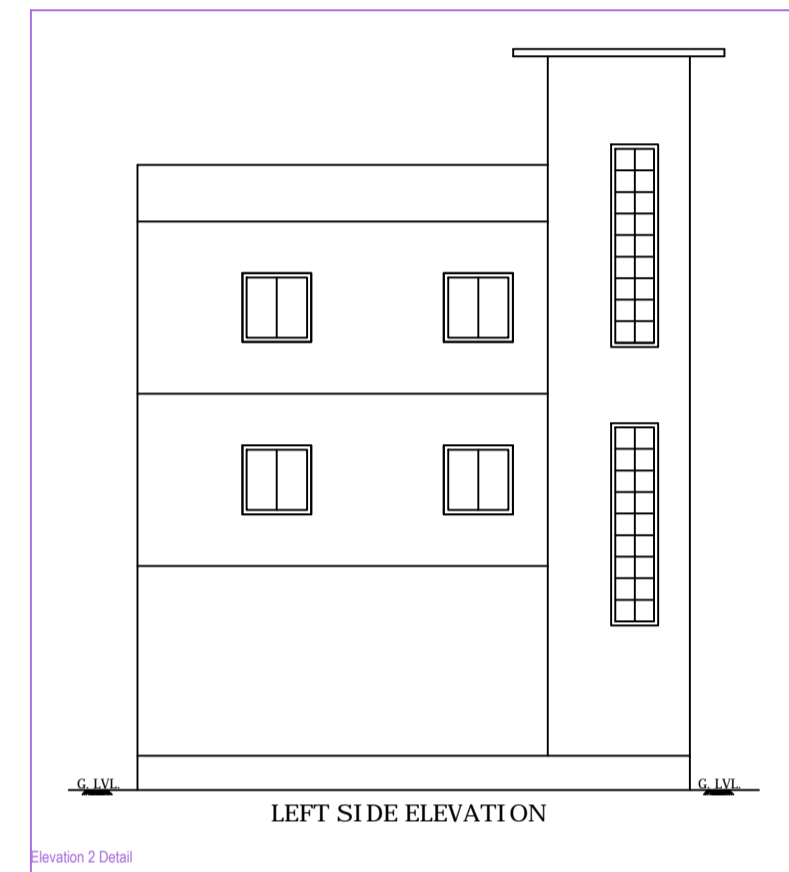

Project Title :PROPSD RESIDENTIAL BUILDING OF SHRI MANIDEV CHOUBEY S/O LT. RAMBRIKSH CHOUBEY PLOT NO.-148, KHATA NO.-33, SITUATED AT DIPUWA, P.S.- GARHWA

A (BUILDING)

Building A (BUILDING)