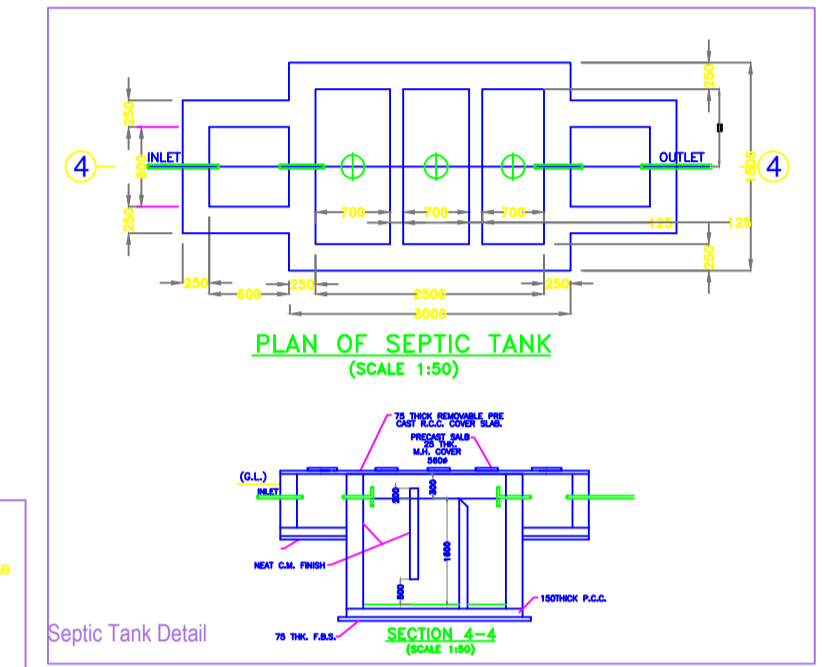

Project Title :PROPSD RESIDENTIAL BUILDING OF SHRI MANIDEV CHOUBEY S/O LT. RAMBRIKSH CHOUBEY PLOT NO.-148, KHATA NO.-33, SITUATED AT DIPUWA, P.S.- GARHWA

A (BUILDING)

Building A (BUILDING)