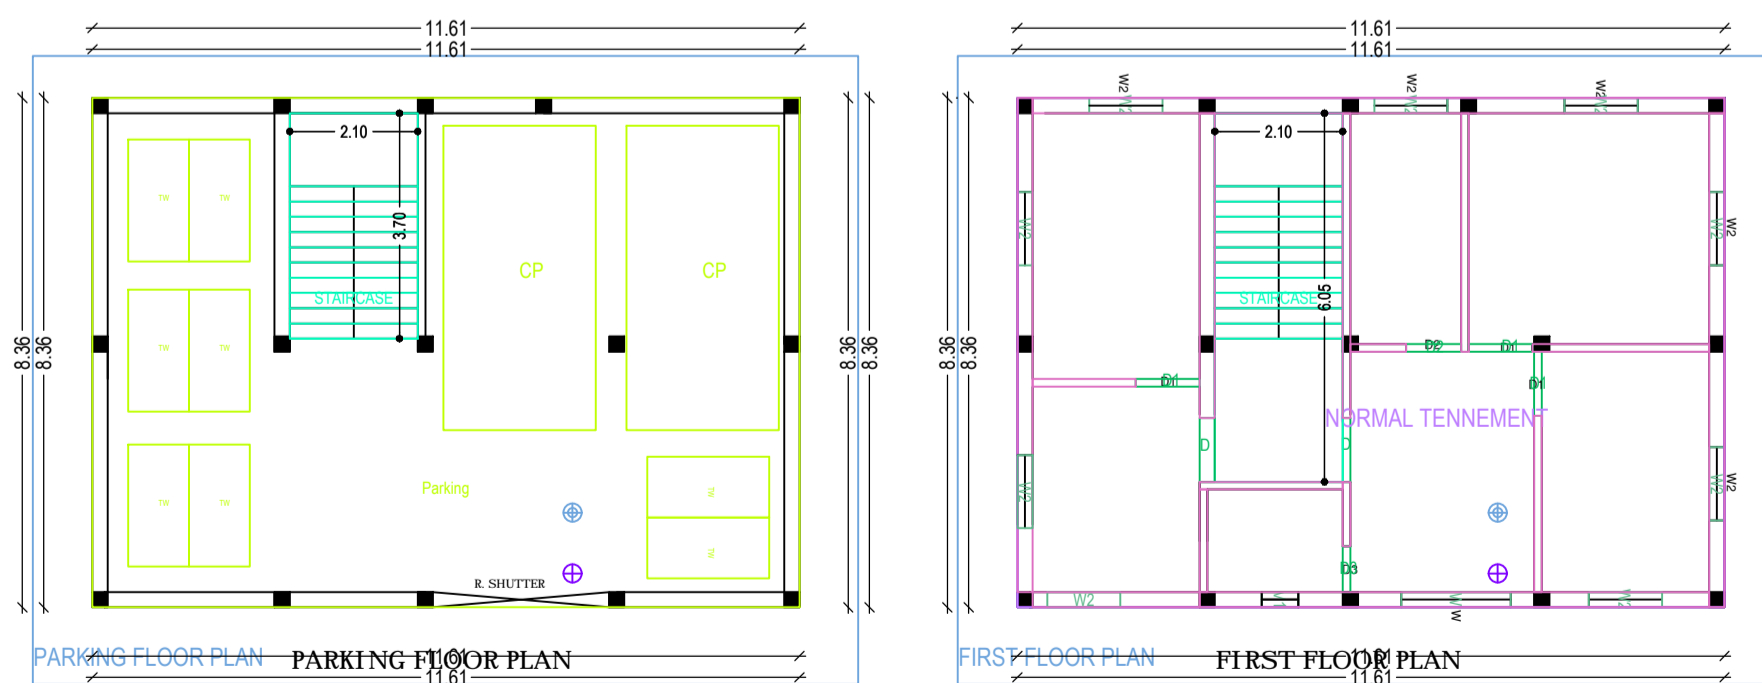

Project Title :-PROPOSED RESIDENTIAL BUILDING OF SHRI RAKESH KUMAR TIWARI /S/O SHYAM KISHOR TIWARI & SMT SONAM TIWARI W/O RAKESH KUMAR TIWARI KHATA NO :- 13 PLOT NO :- 76/264 SITUATED AT :-PIPR KALA , PO+P.S :- GARHWA

A (BUILDING)

Building -A (BUILDING)