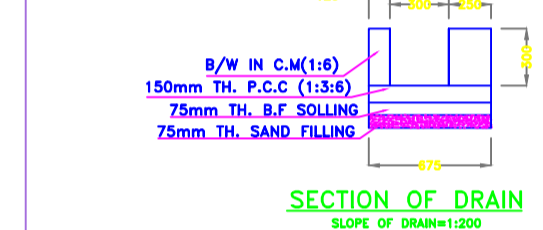

Project Title :-PROPOSED RESIDENTIAL BUILDING OF SHRI RAKESH KUMAR TIWARI /S/O SHYAM KISHOR TIWARI & SMT SONAM TIWARI W/O RAKESH KUMAR TIWARI KHATA NO :- 13 PLOT NO :- 76/264 SITUATED AT :-PIPR KALA , PO+P.S :- GARHWA