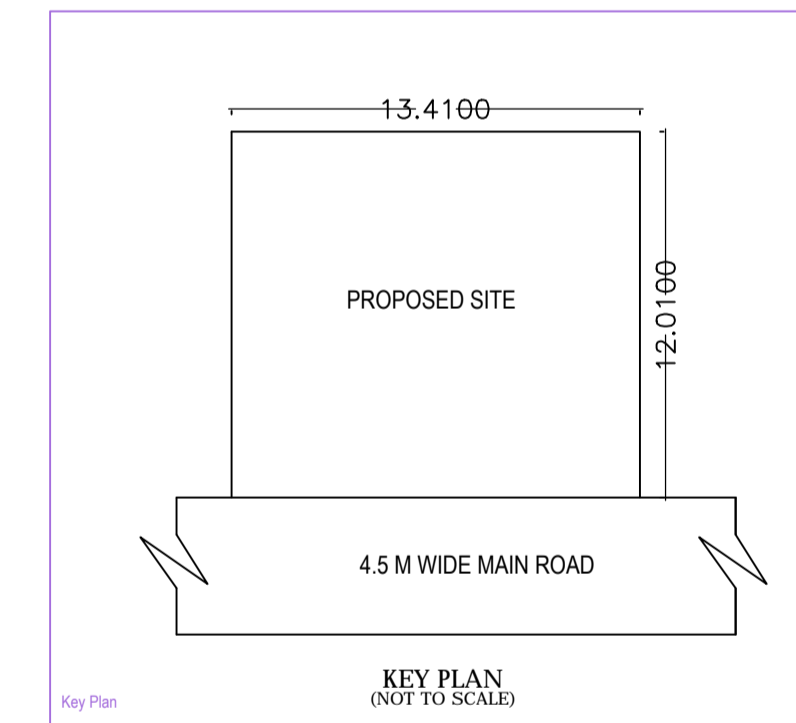

Project Title :-PROPOSED RESIDENTIAL BUILDING OF SHRI RAKESH KUMAR TIWARI /S/O SHYAM KISHOR TIWARI & SMT SONAM TIWARI W/O RAKESH KUMAR TIWARI KHATA NO :- 13 PLOT NO :- 76/264 SITUATED AT :-PIPR KALA , PO+P.S :- GARHWA

A (BUILDING)

Building -A (BUILDING)