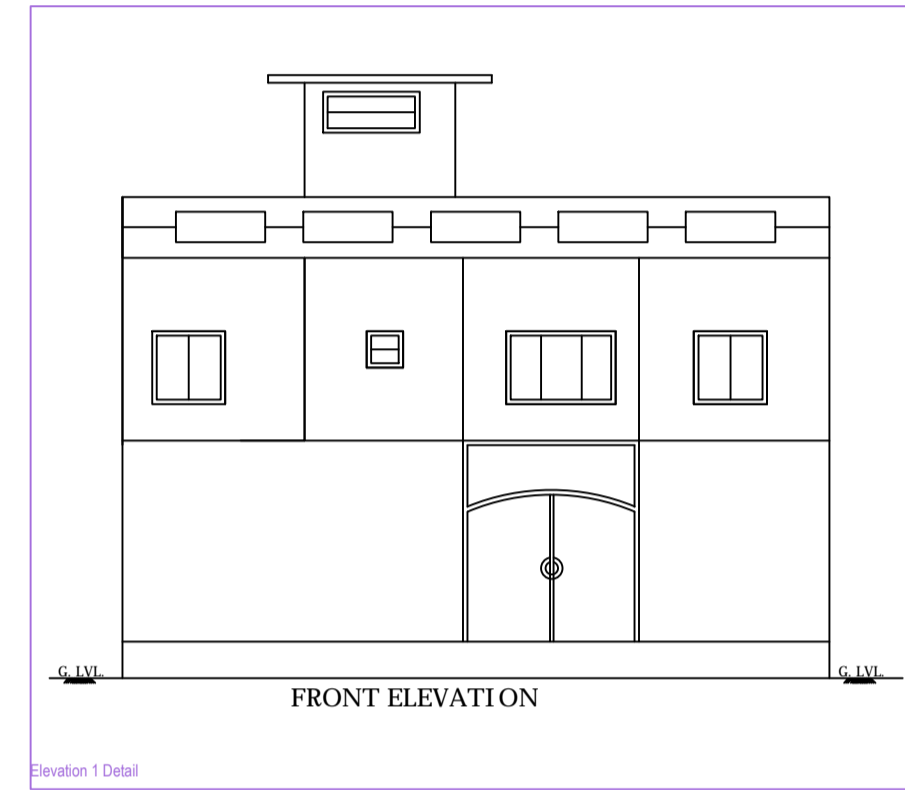

Project Title :-PROPOSED RESIDENTIAL BUILDING OF SHRI RAKESH KUMAR TIWARI /S/O SHYAM KISHOR TIWARI & SMT SONAM TIWARI W/O RAKESH KUMAR TIWARI KHATA NO :- 13 PLOT NO :- 76/264 SITUATED AT :-PIPR KALA , PO+P.S :- GARHWA

A (BUILDING)

Building -A (BUILDING)