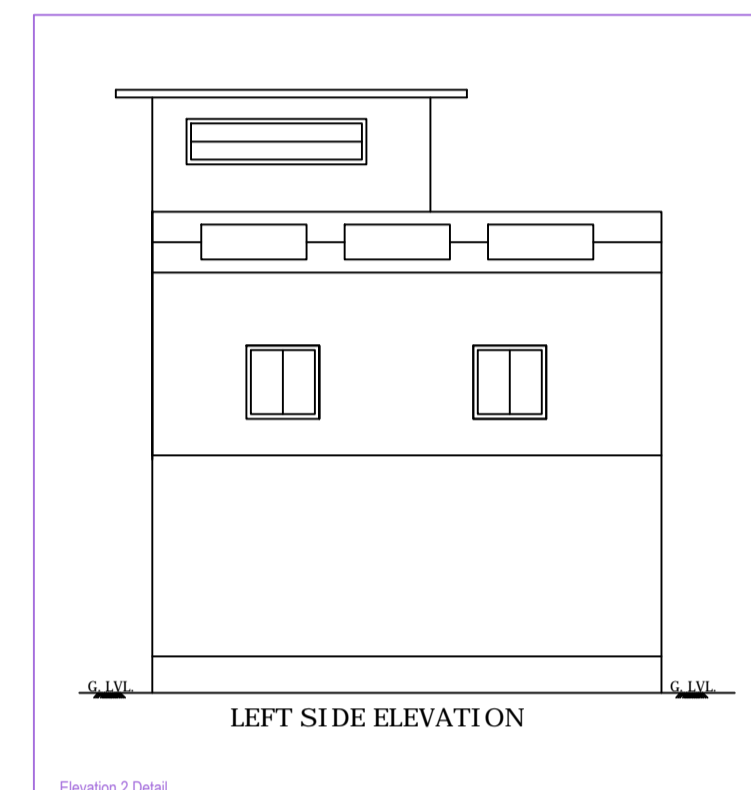

Project Title :-PROPOSED RESIDENTIAL BUILDING OF SHRI RAKESH KUMAR TIWARI /S/O SHYAM KISHOR TIWARI & SMT SONAM TIWARI W/O RAKESH KUMAR TIWARI KHATA NO :- 13 PLOT NO :- 76/264 SITUATED AT :-PIPR KALA , PO+P.S :- GARHWA

A (BUILDING)

Building -A (BUILDING)