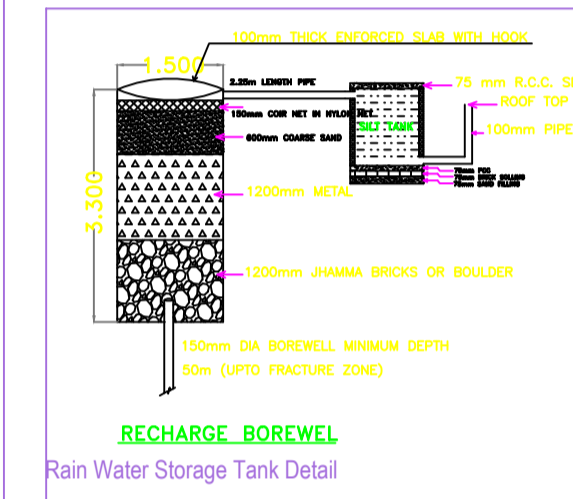

Project Title :-PROPOSED RESIDENTIAL BUILDING OF SHRI RAKESH KUMAR TIWARI /S/O SHYAM KISHOR TIWARI & SMT SONAM TIWARI W/O RAKESH KUMAR TIWARI KHATA NO :- 13 PLOT NO :- 76/264 SITUATED AT :-PIPR KALA , PO+P.S :- GARHWA