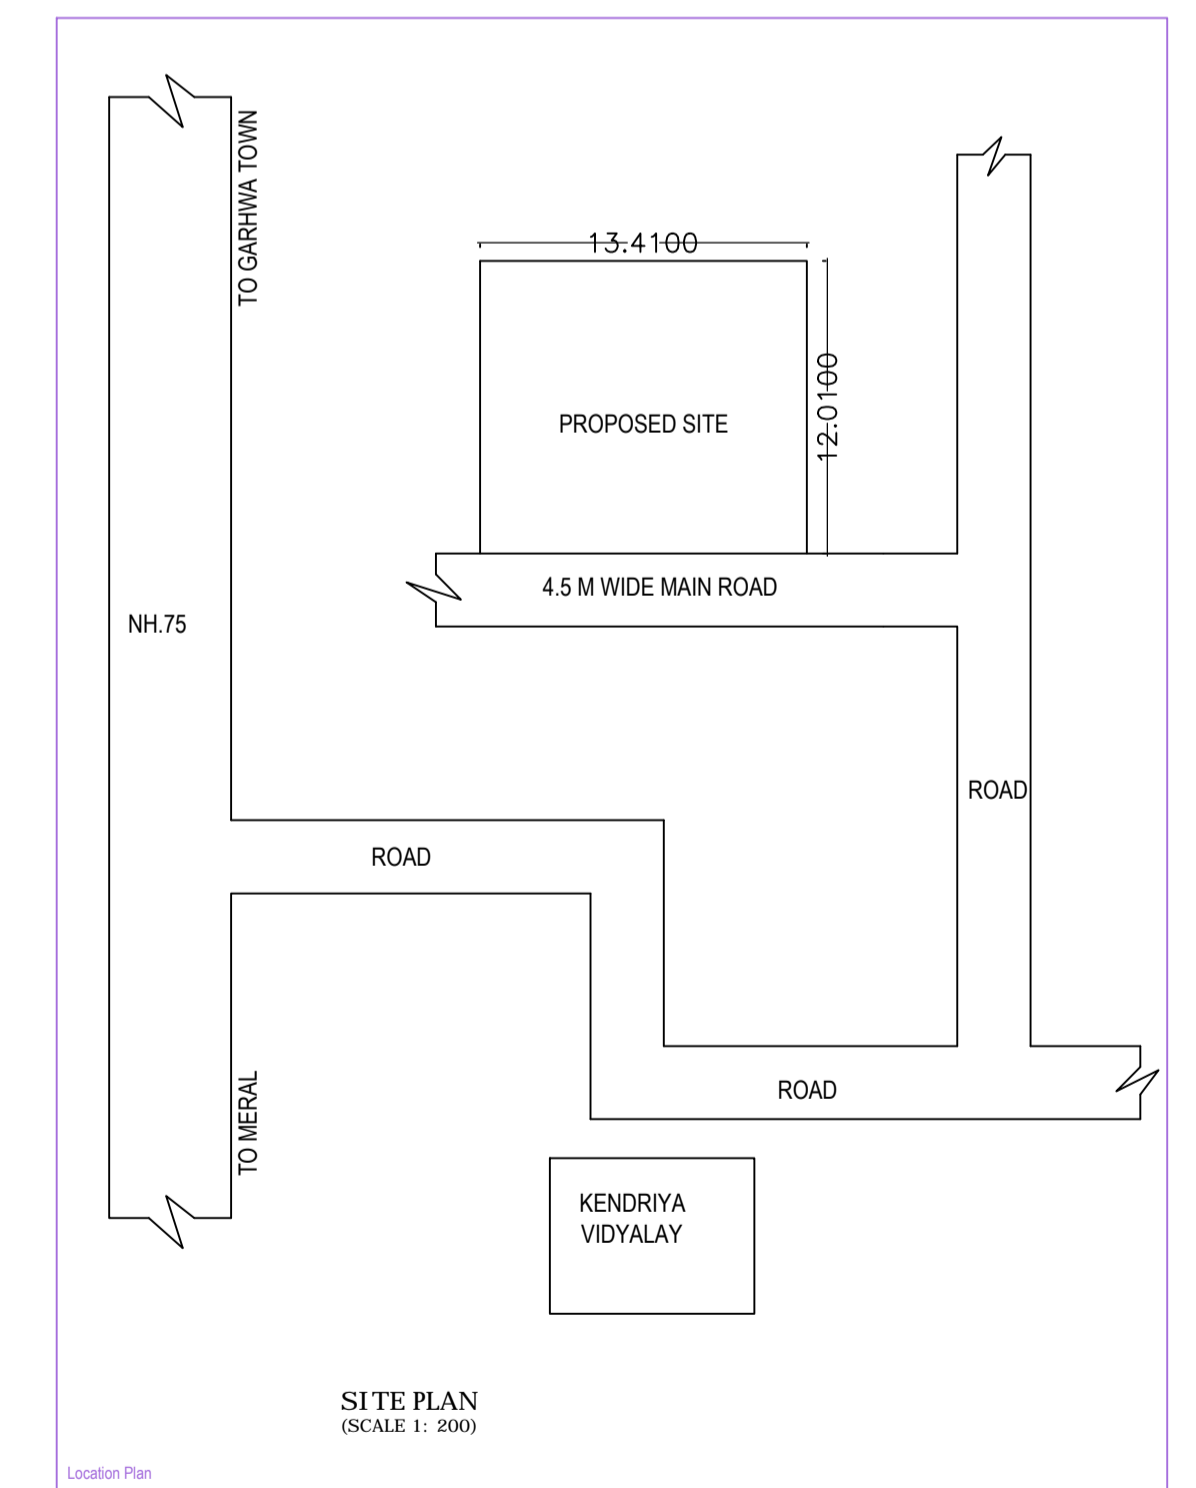

Project Title :-PROPOSED RESIDENTIAL BUILDING OF SHRI RAKESH KUMAR TIWARI /S/O SHYAM KISHOR TIWARI & SMT SONAM TIWARI W/O RAKESH KUMAR TIWARI KHATA NO :- 13 PLOT NO :- 76/264 SITUATED AT :-PIPR KALA , PO+P.S :- GARHWA

A (BUILDING)

Building -A (BUILDING)