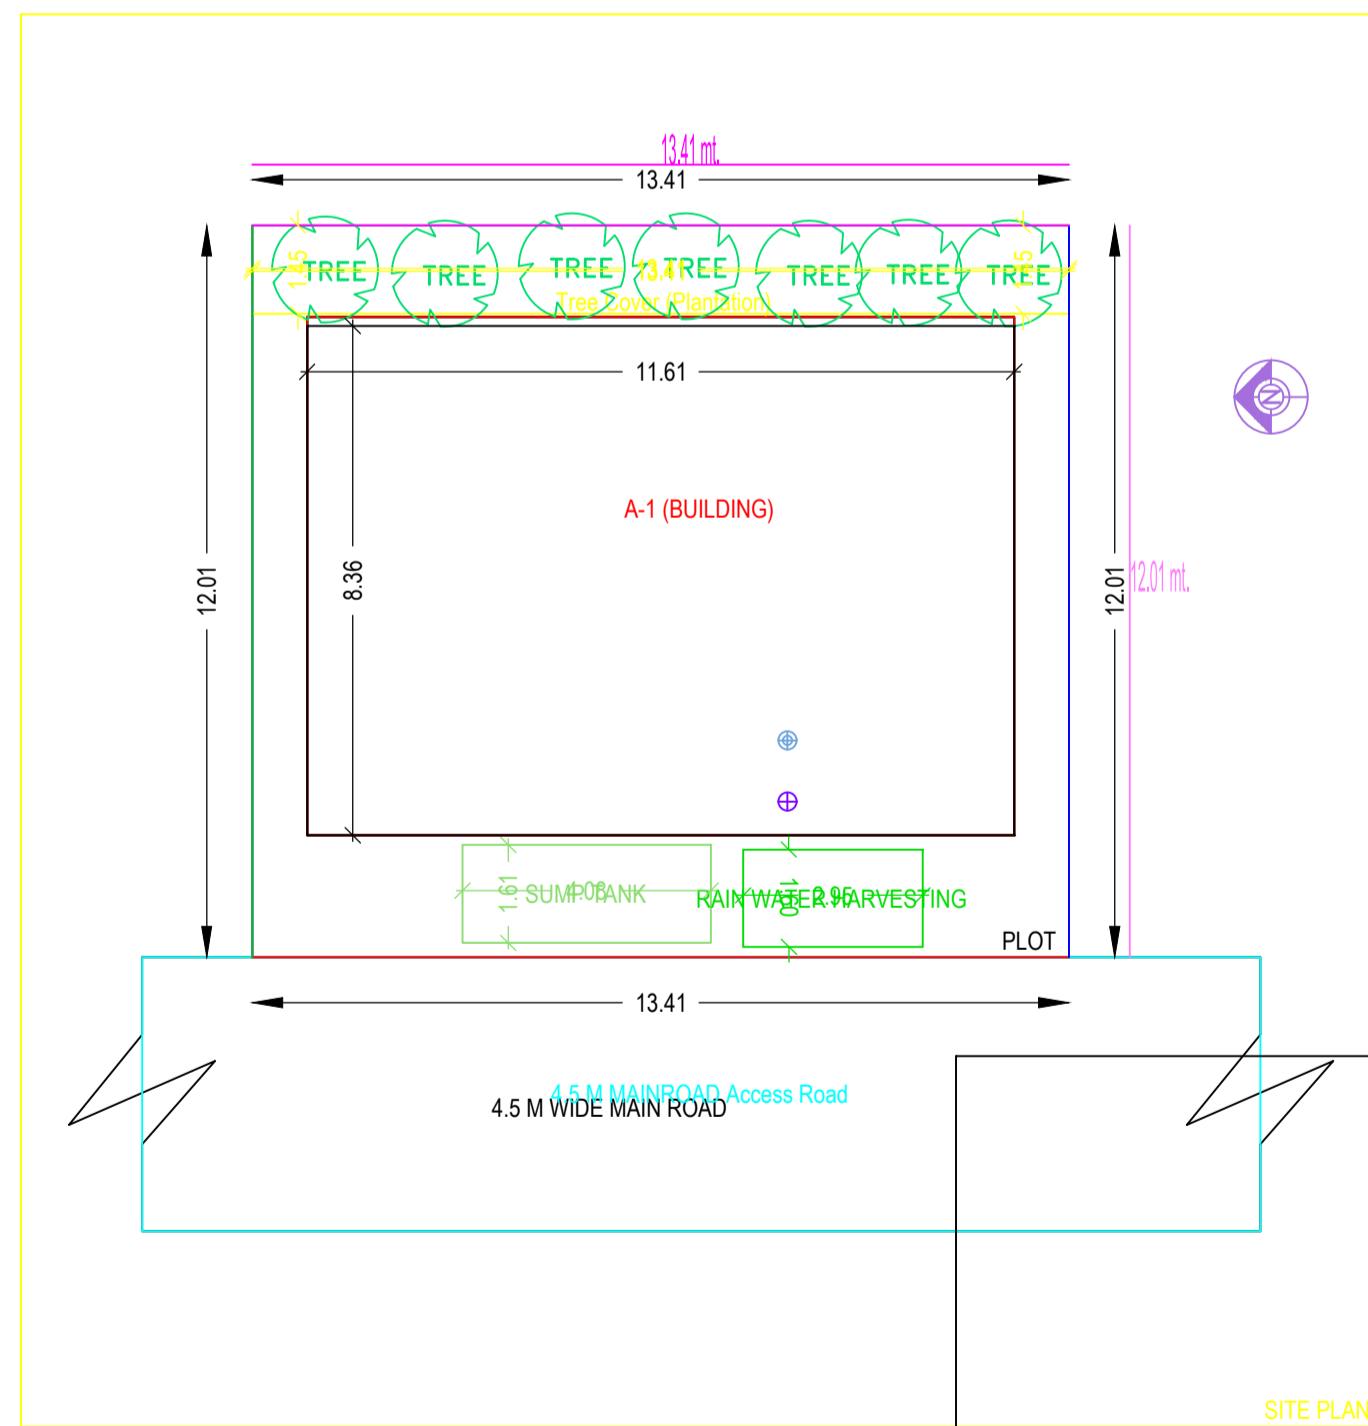

Project Title :-PROPOSED RESIDENTIAL BUILDING OF SHRI RAKESH KUMAR TIWARI /S/O SHYAM KISHOR TIWARI & SMT SONAM TIWARI W/O RAKESH KUMAR TIWARI KHATA NO :- 13 PLOT NO :- 76/264 SITUATED AT :-PIPR KALA , PO+P.S :- GARHWA

A (BUILDING)

Building -A (BUILDING)