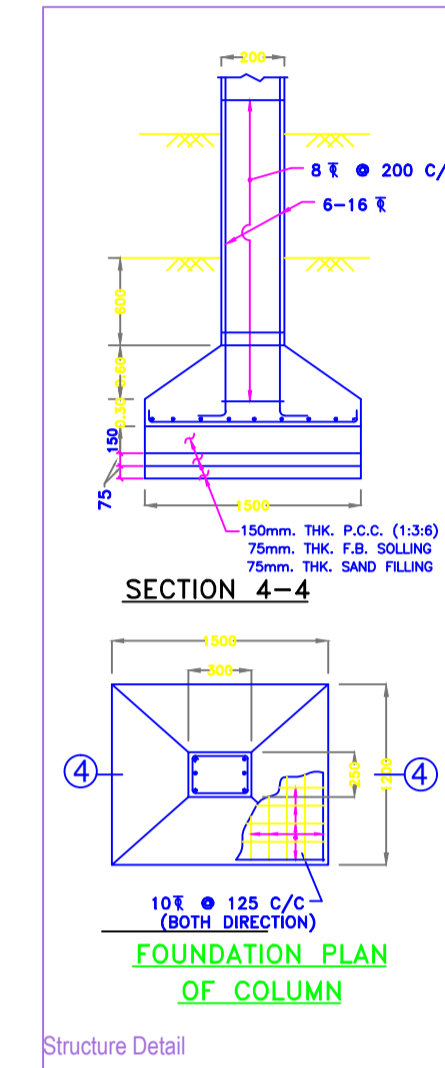

Project Title :-PROPOSED RESIDENTIAL BUILDING OF SHRI RAKESH KUMAR TIWARI /S/O SHYAM KISHOR TIWARI & SMT SONAM TIWARI W/O RAKESH KUMAR TIWARI KHATA NO :- 13 PLOT NO :- 76/264 SITUATED AT :-PIPR KALA , PO+P.S :- GARHWA

A (BUILDING)

Building -A (BUILDING)