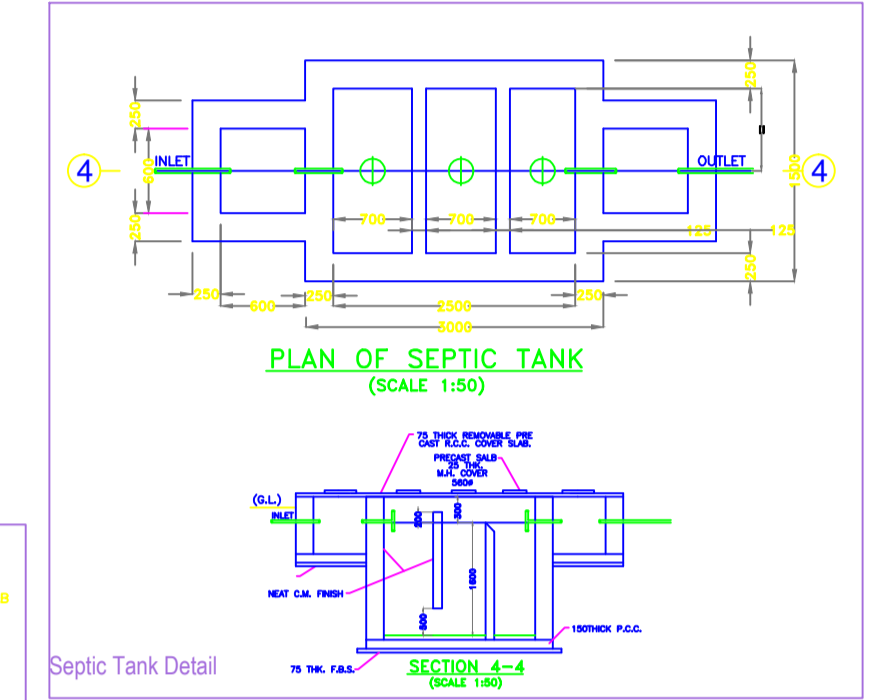

Project Title :-PROPOSED RESIDENTIAL BUILDING OF SHRI RAKESH KUMAR TIWARI /S/O SHYAM KISHOR TIWARI & SMT SONAM TIWARI W/O RAKESH KUMAR TIWARI KHATA NO :- 13 PLOT NO :- 76/264 SITUATED AT :-PIPR KALA , PO+P.S :- GARHWA