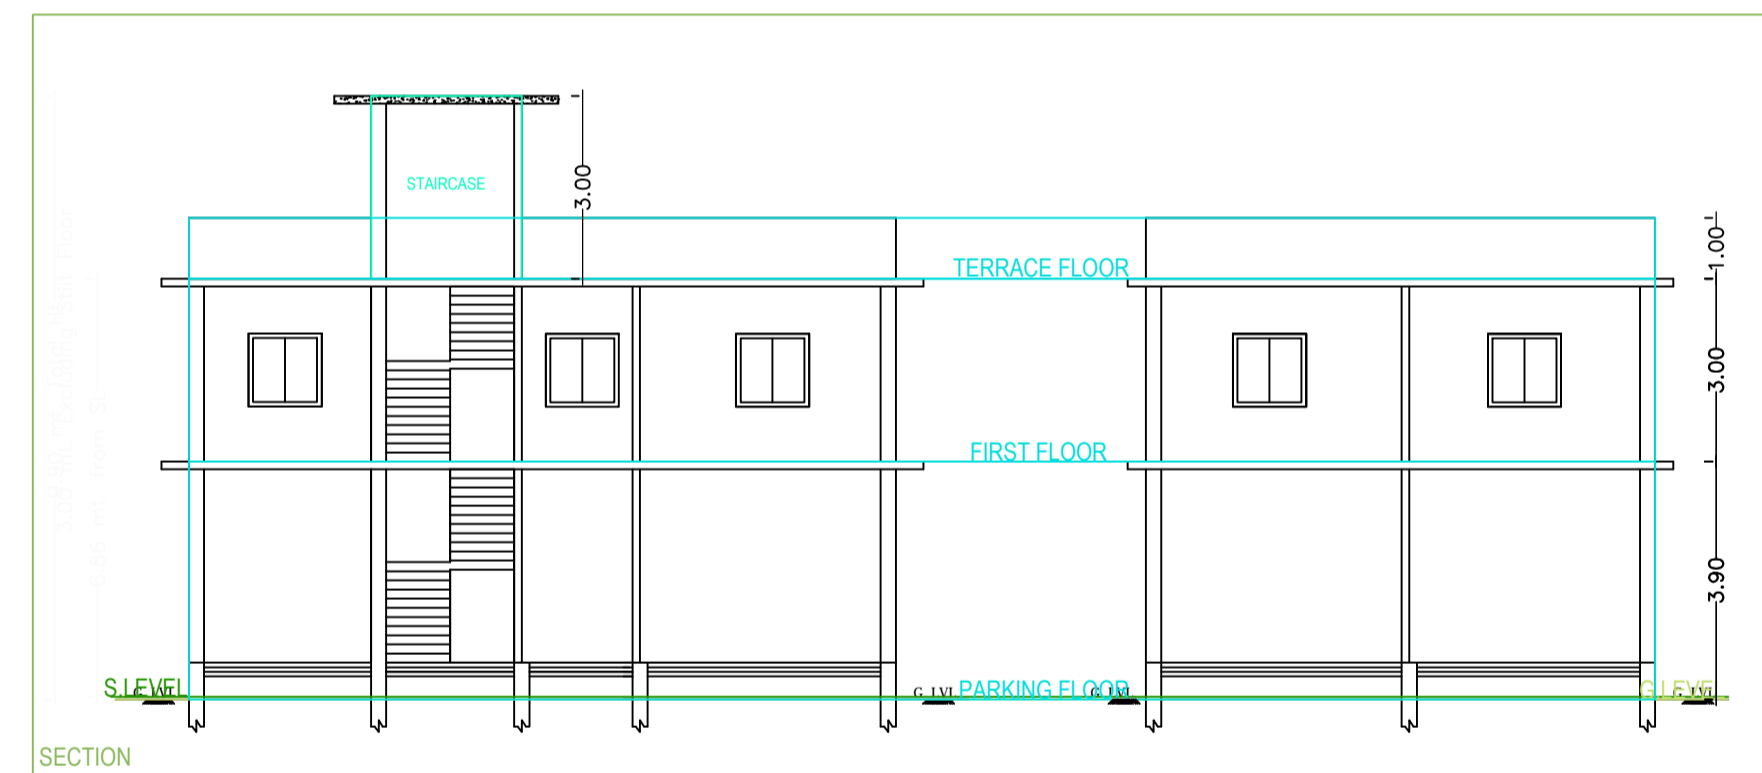

Project Title :-PROPOSED RESIDENTIAL BUILDING OF SHRI RAKESH KUMAR TIWARI /S/O SHYAM KISHOR TIWARI & SMT SONAM TIWARI W/O RAKESH KUMAR TIWARI KHATA NO :- 13 PLOT NO :- 76/264 SITUATED AT :-PIPR KALA , PO+P.S :- GARHWA

A (BUILDING)

Building -A (BUILDING)