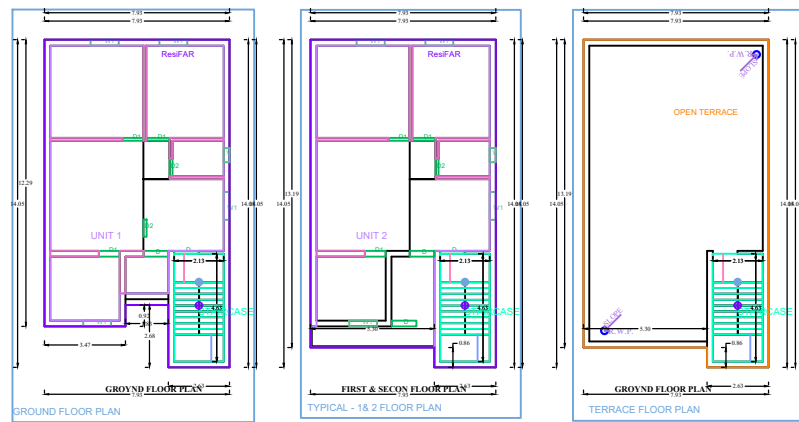

Project Title : SMT. MANJU DEVI, W/O SRI YASHVANT KR SINGH

A (BUILDING)

Building A (BUILDING)