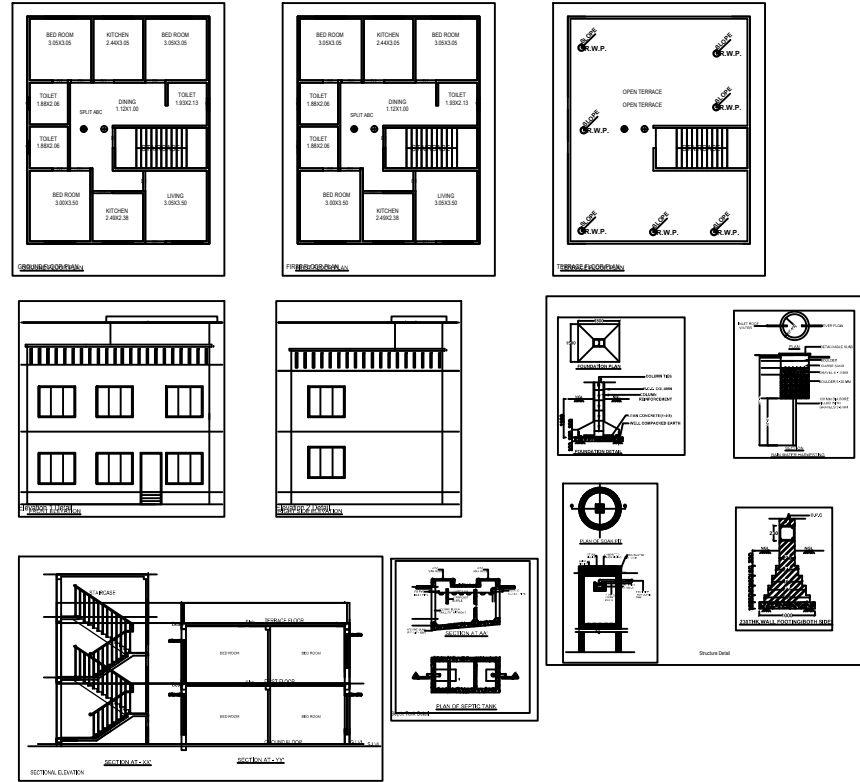

Project Title - PROPOSED RESIDENCIAL BUILDING PLAN OF SMT.NILAM DEVI W/O SHRI DURJAY KUMAR SINGH, SITUATED AT DIPLIWAN GARHWALA, JHARKHAND

AS BUILDING