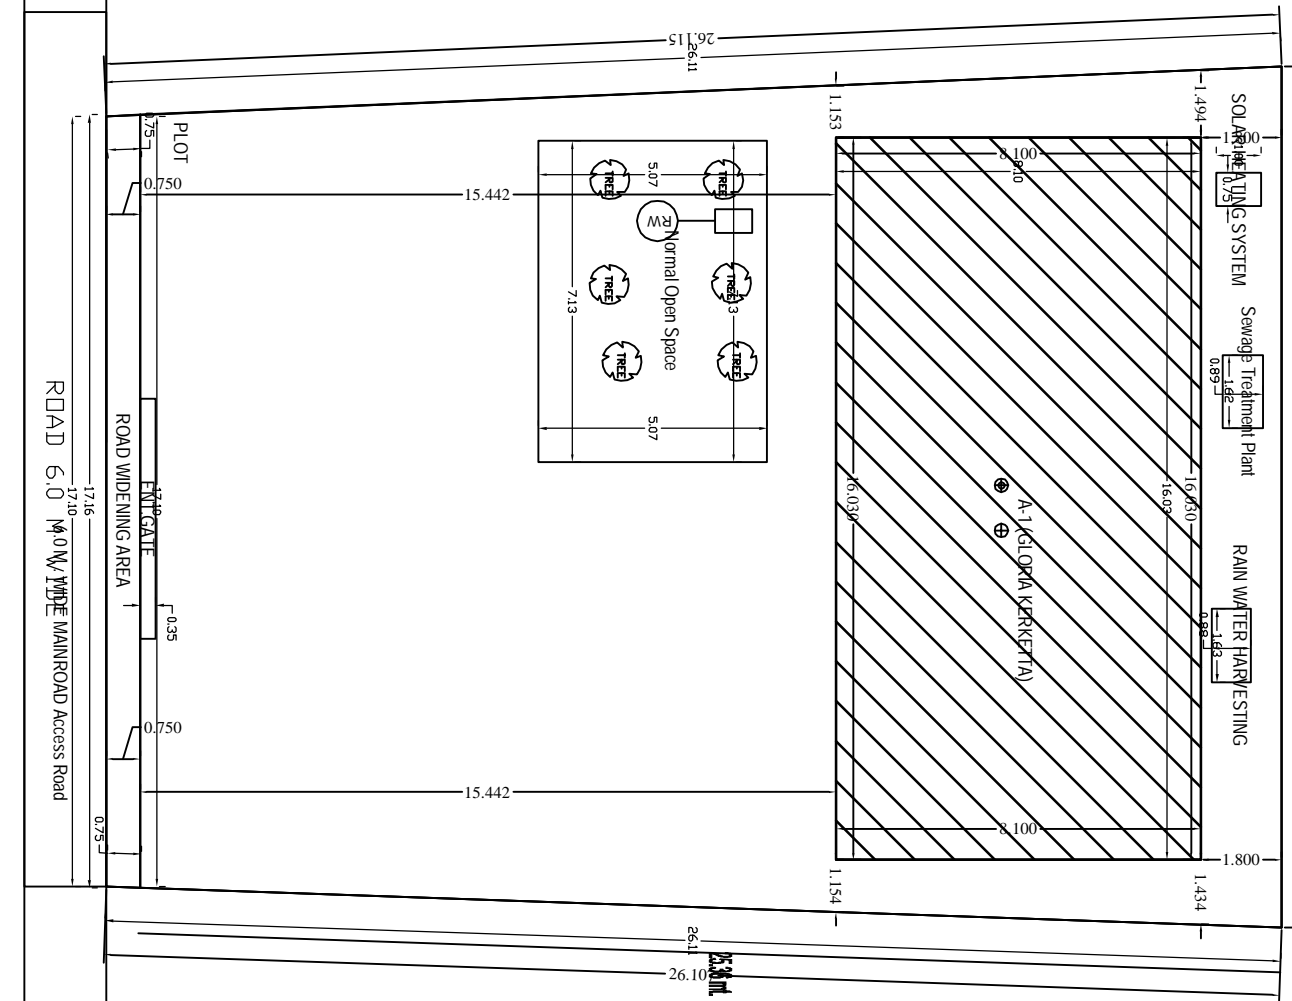

19.10m

19.10

19.100

SITE PLAN

SITE PLAN

SCALE 1:100