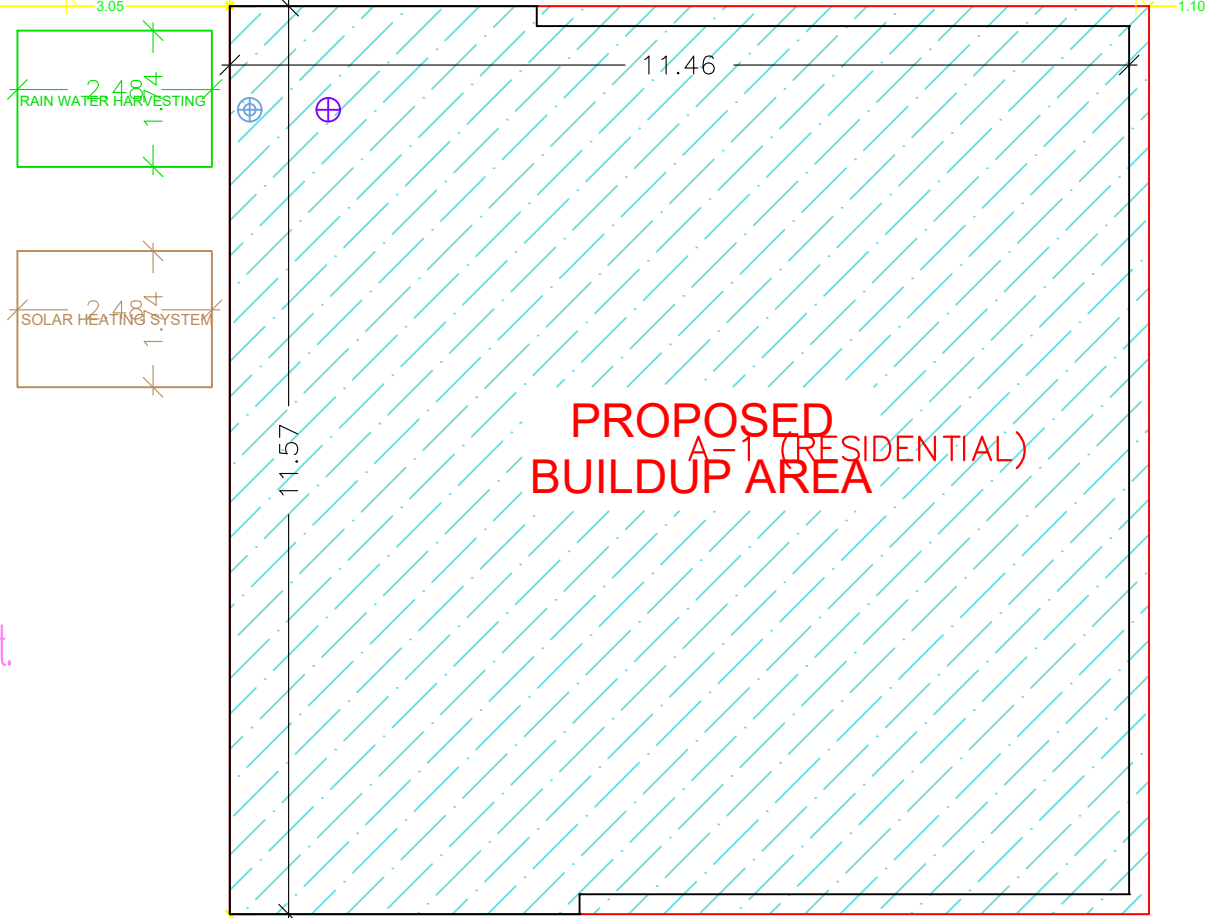

15.86 mt.

15.86

20.43 mt.

20.43

20.43

PLOT

12' WIDE KACHCHA ROAD KACHCHA ROAD THAKURTOLI

SITE PLAN