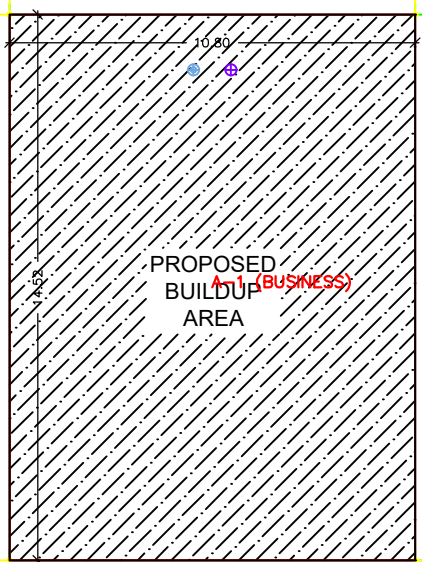

15.98 m

15.98

BHATHITOLI 66.00M WID. ROAD COLLEGE ROAD

SITE PLAN