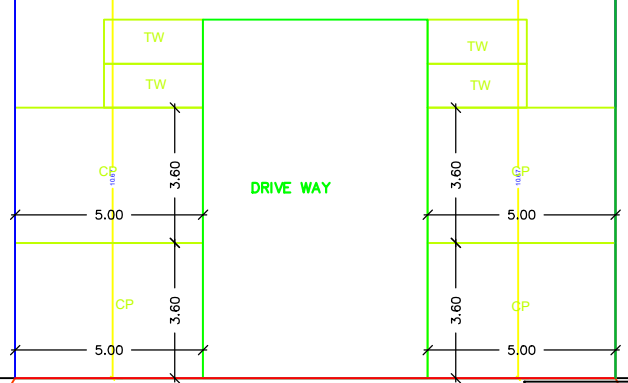

15.98 m

15.98

BHATHITOLI 66.00M WID. ROAD COLLEGE ROAD

SITE PLAN