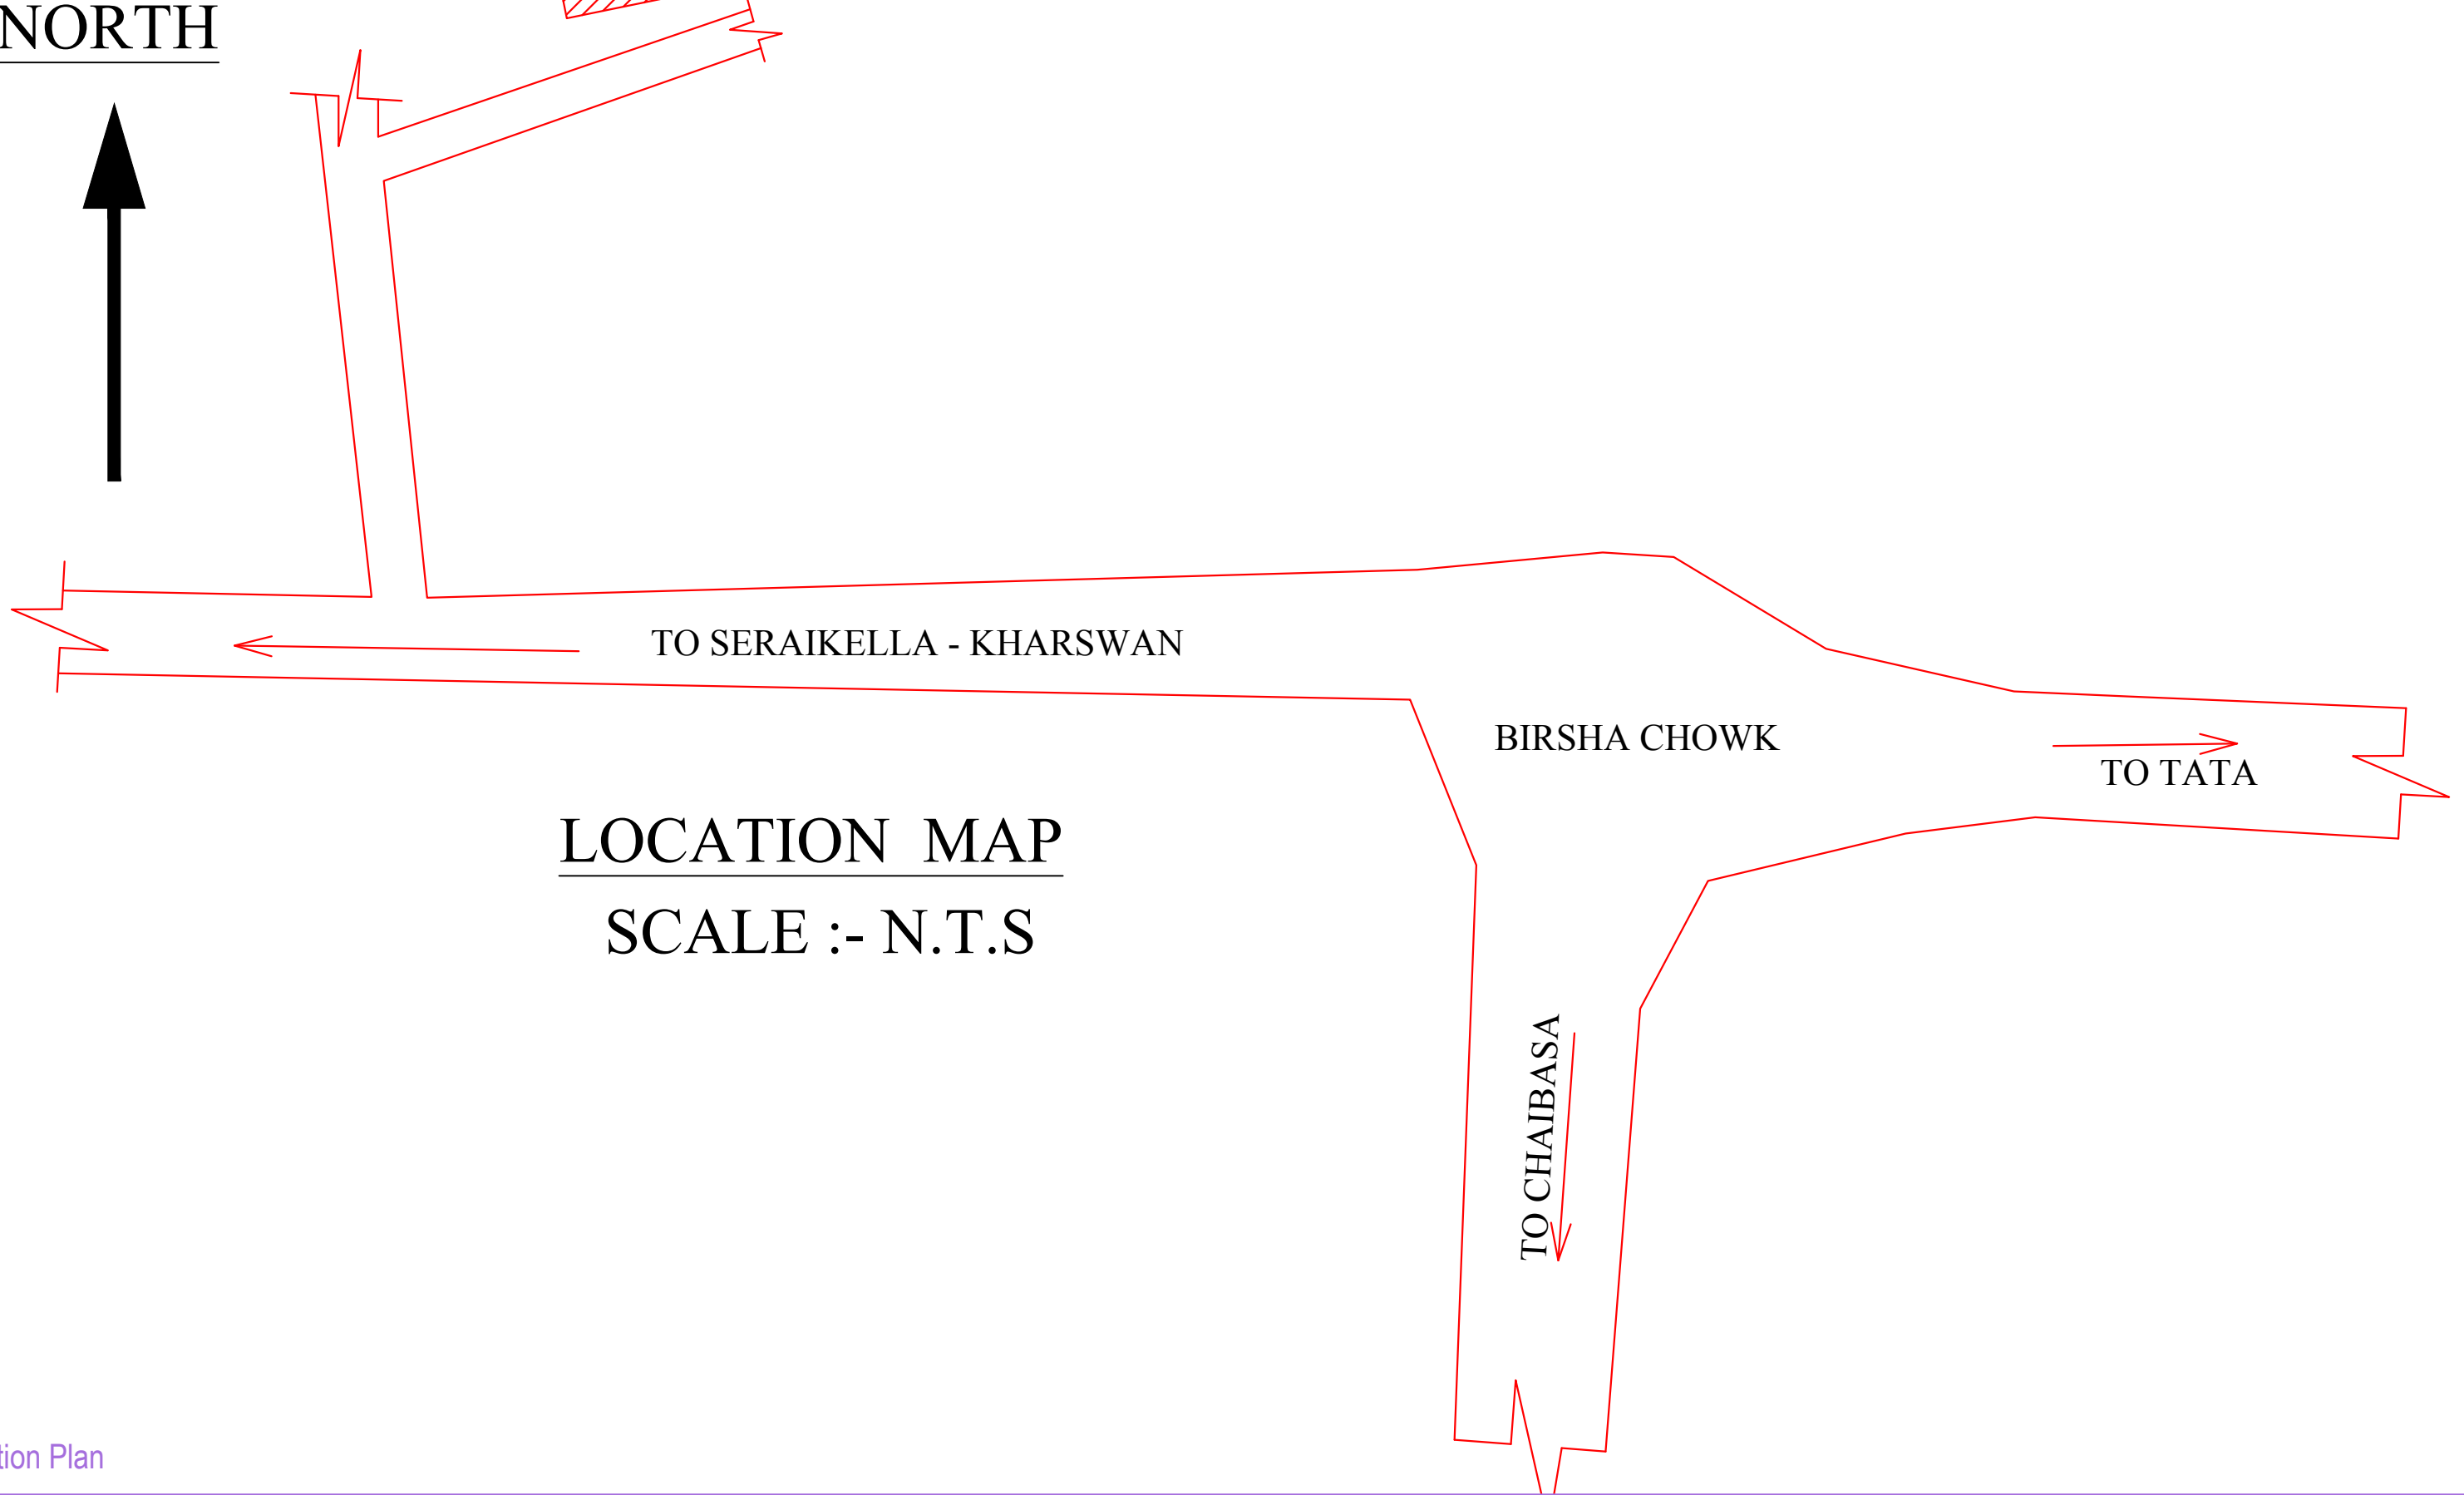

NORTH

PROPOSED PLOT

TO SERAIKELLA - KHARSWAN

BIRSHA CHOWK

TO TATA

TO CHAIBASA

LOCATION MAP
SCALE :- N.T.S