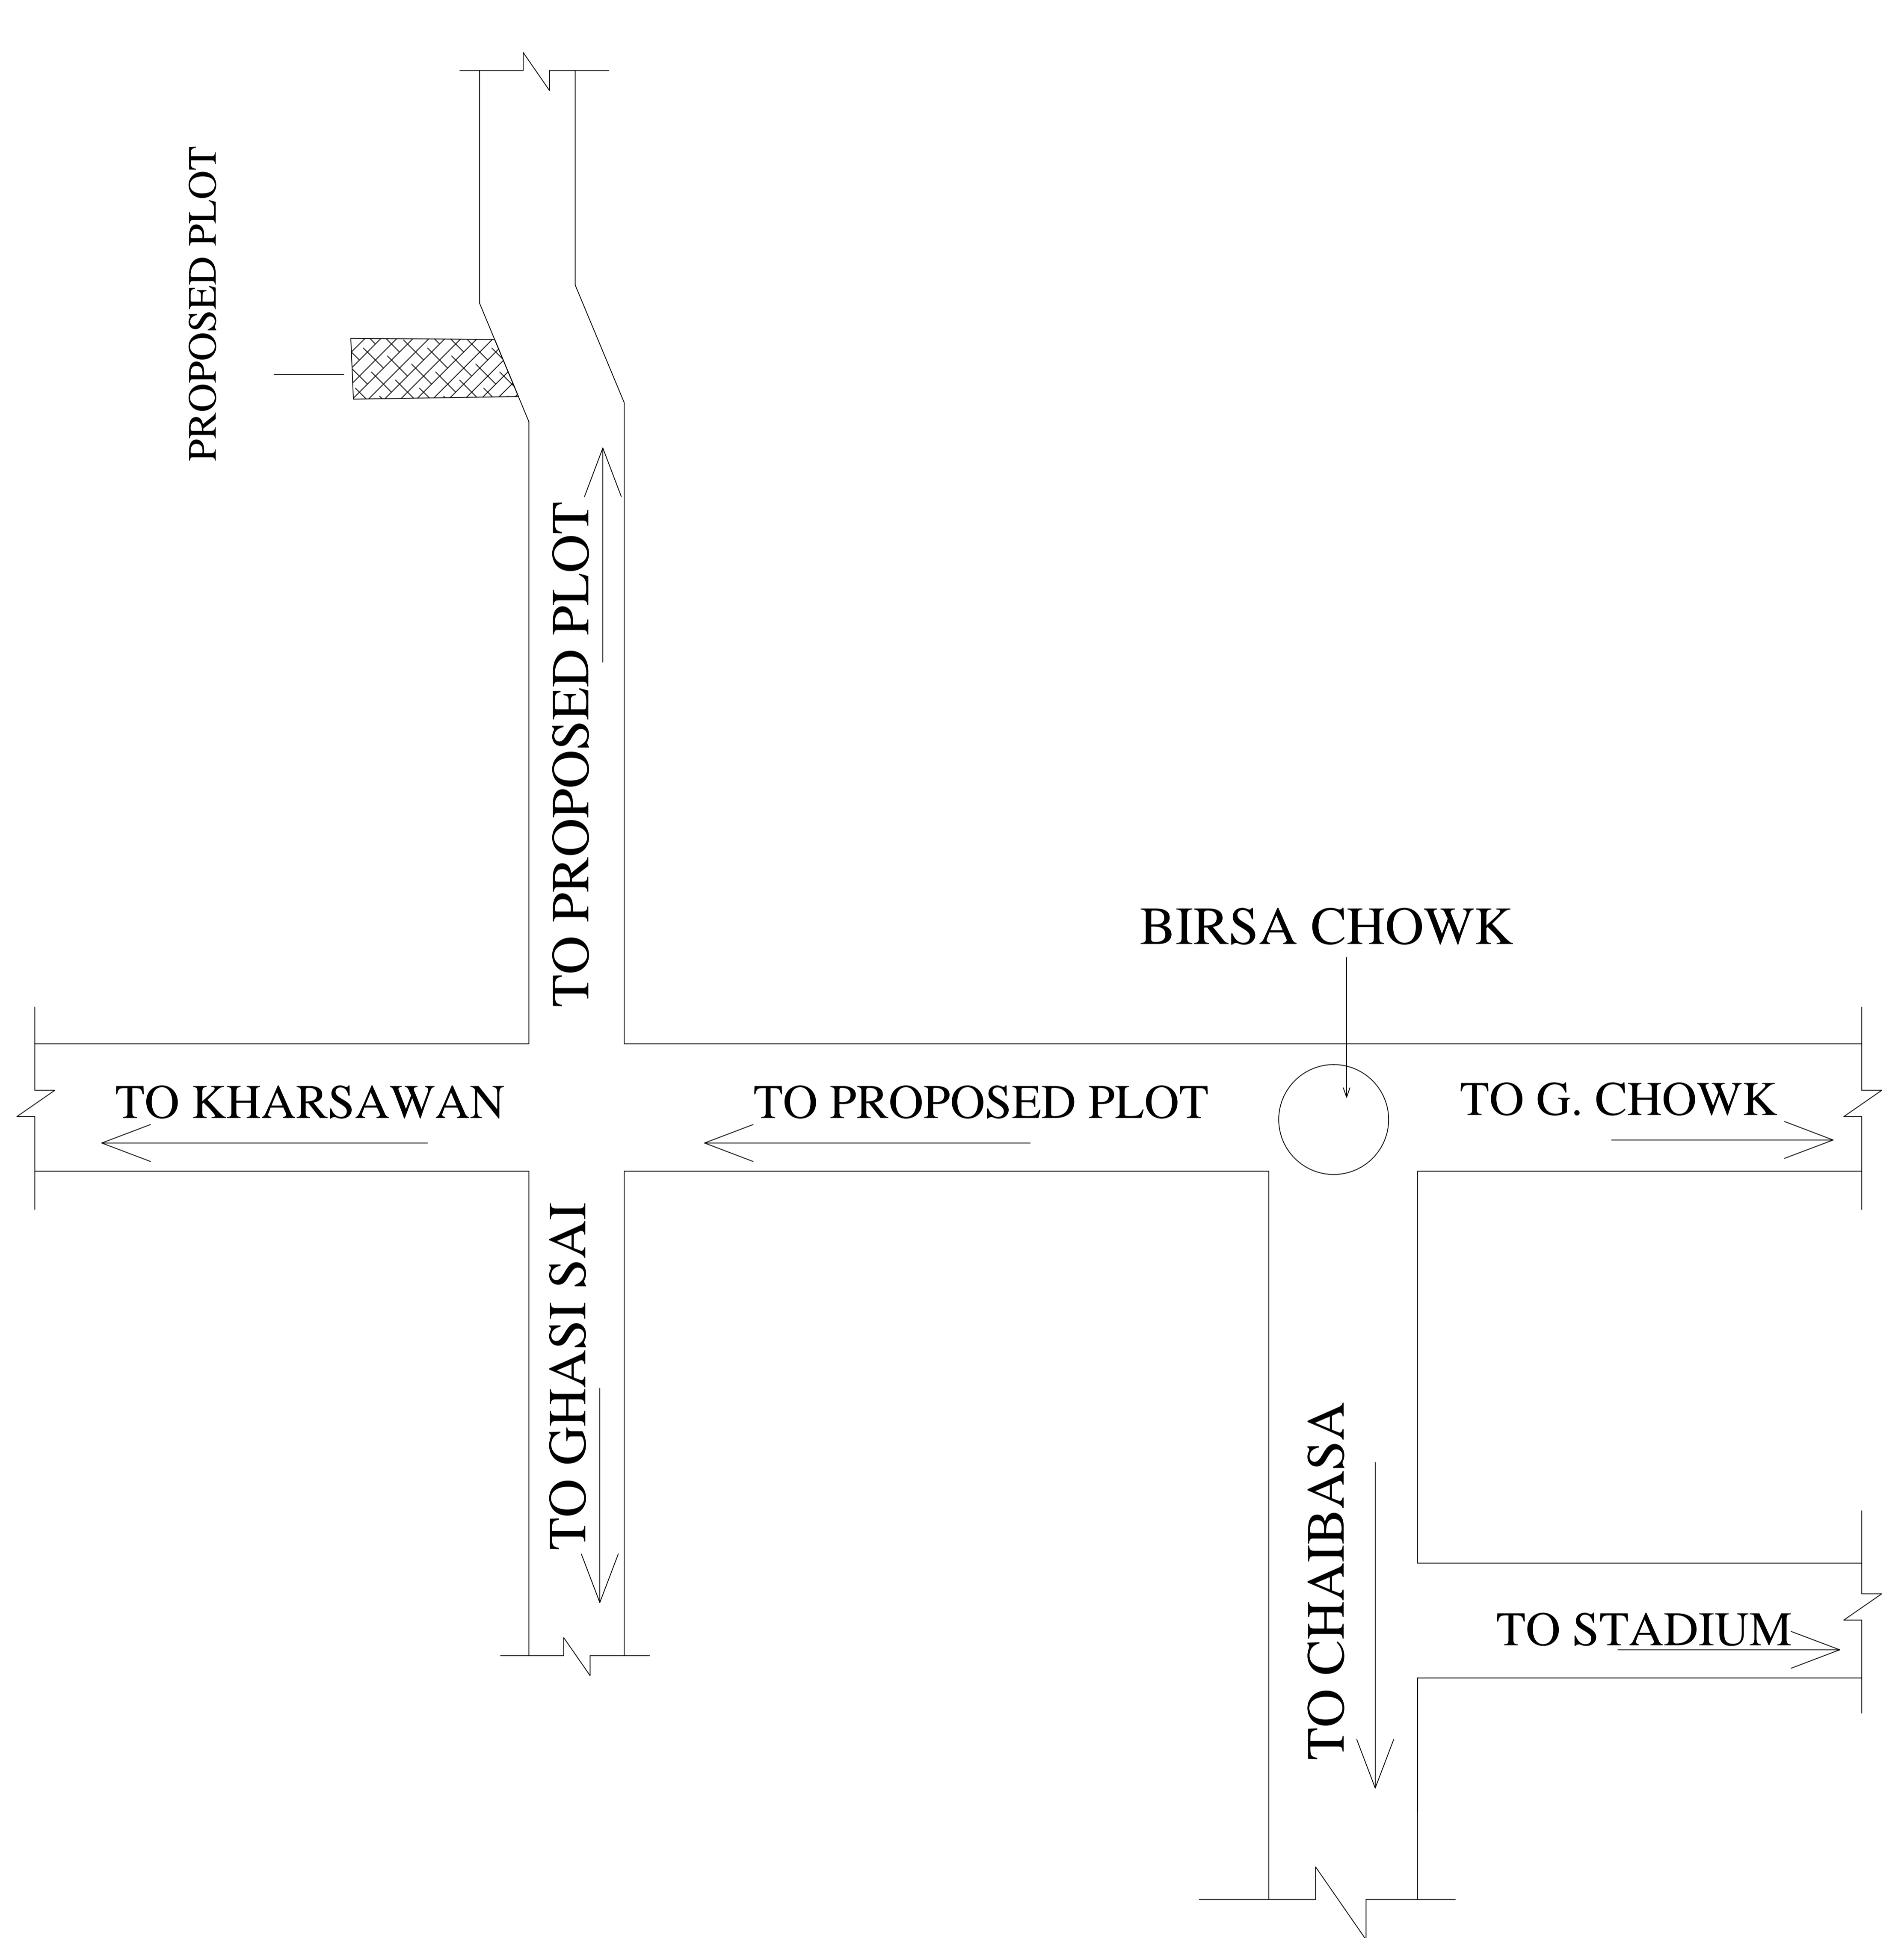

LOCATION PLAN

NOT TO SCALE

SERAIKELLA MUNICIPALITY
WARD NO - 04(HENSAHUDI)
THANA-SERAIKELLA(301)
DIST-SERAIKELLA-KHARSAWAN

N

S

Location Plan **N.B:-NEW WORK SITE SHOWN IN**