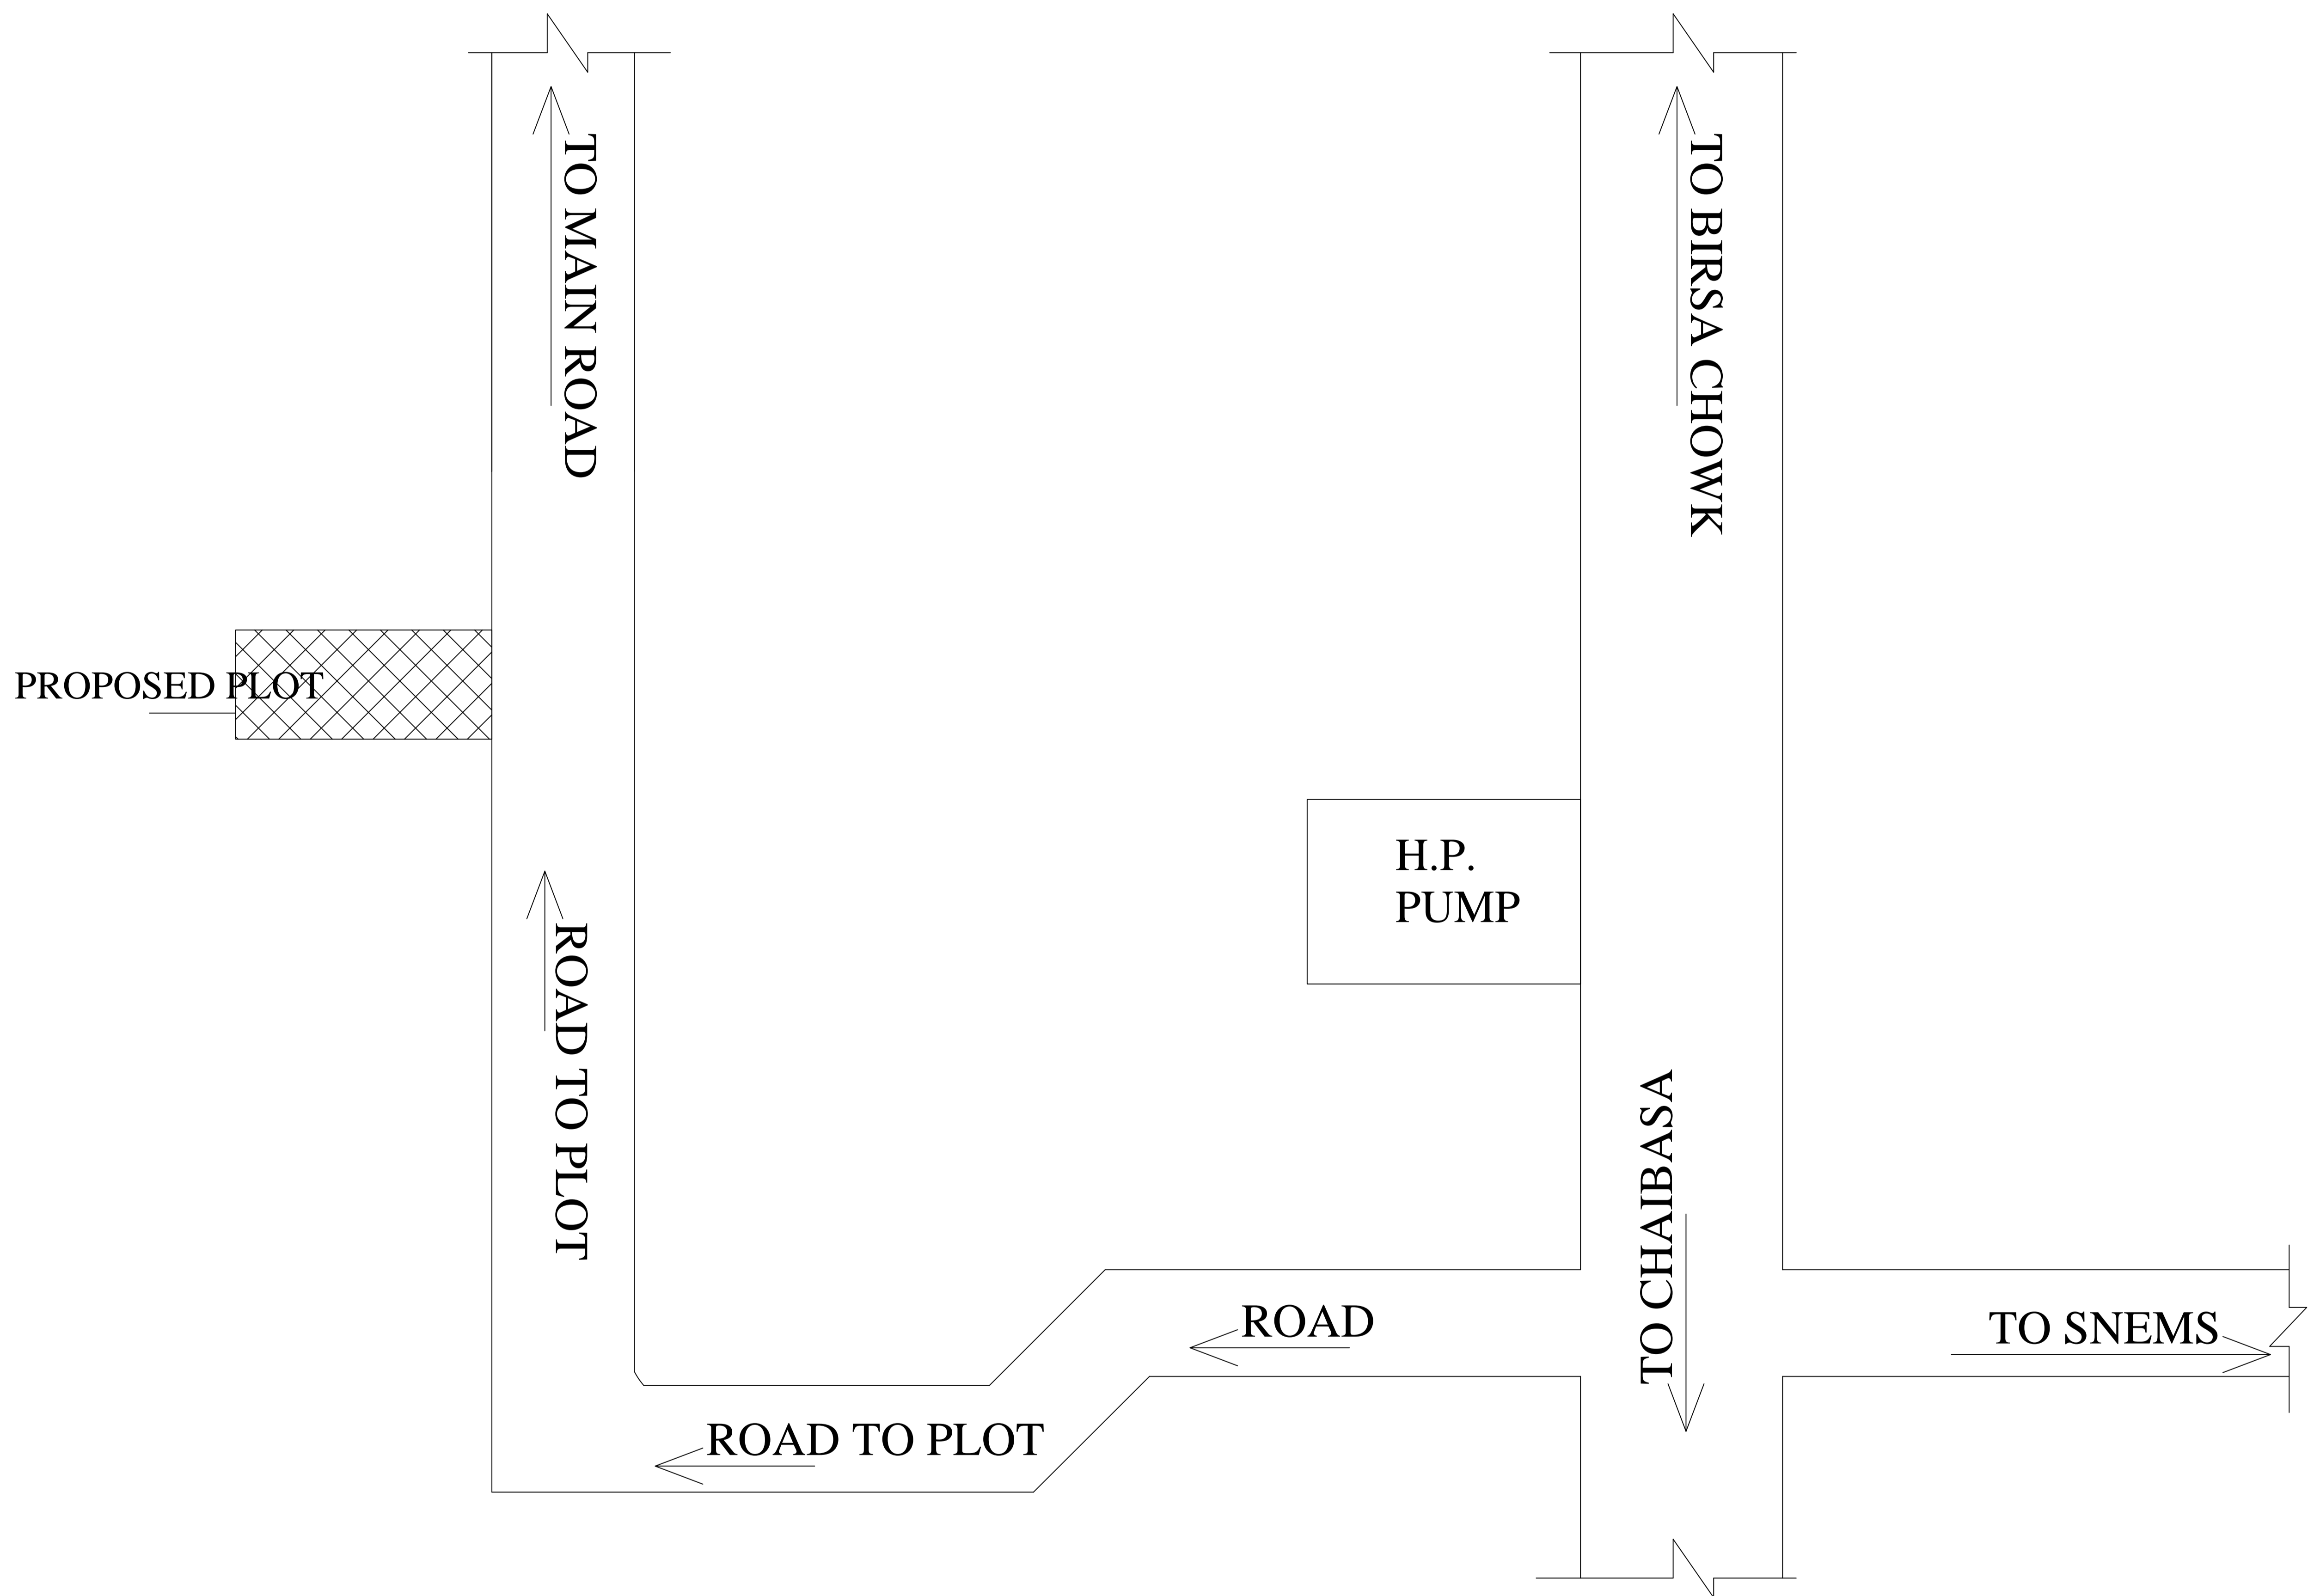

LOCATION PLAN
NOT TO SCALE

SERAIKELLA MUNICIPALITY
WARD NO - 04
THANA-SERAIKELLA(301)
DIST-SERAIKELLA-KHARSAWAN

N

S

N.B:-NEW WORK SITE SHOWN IN