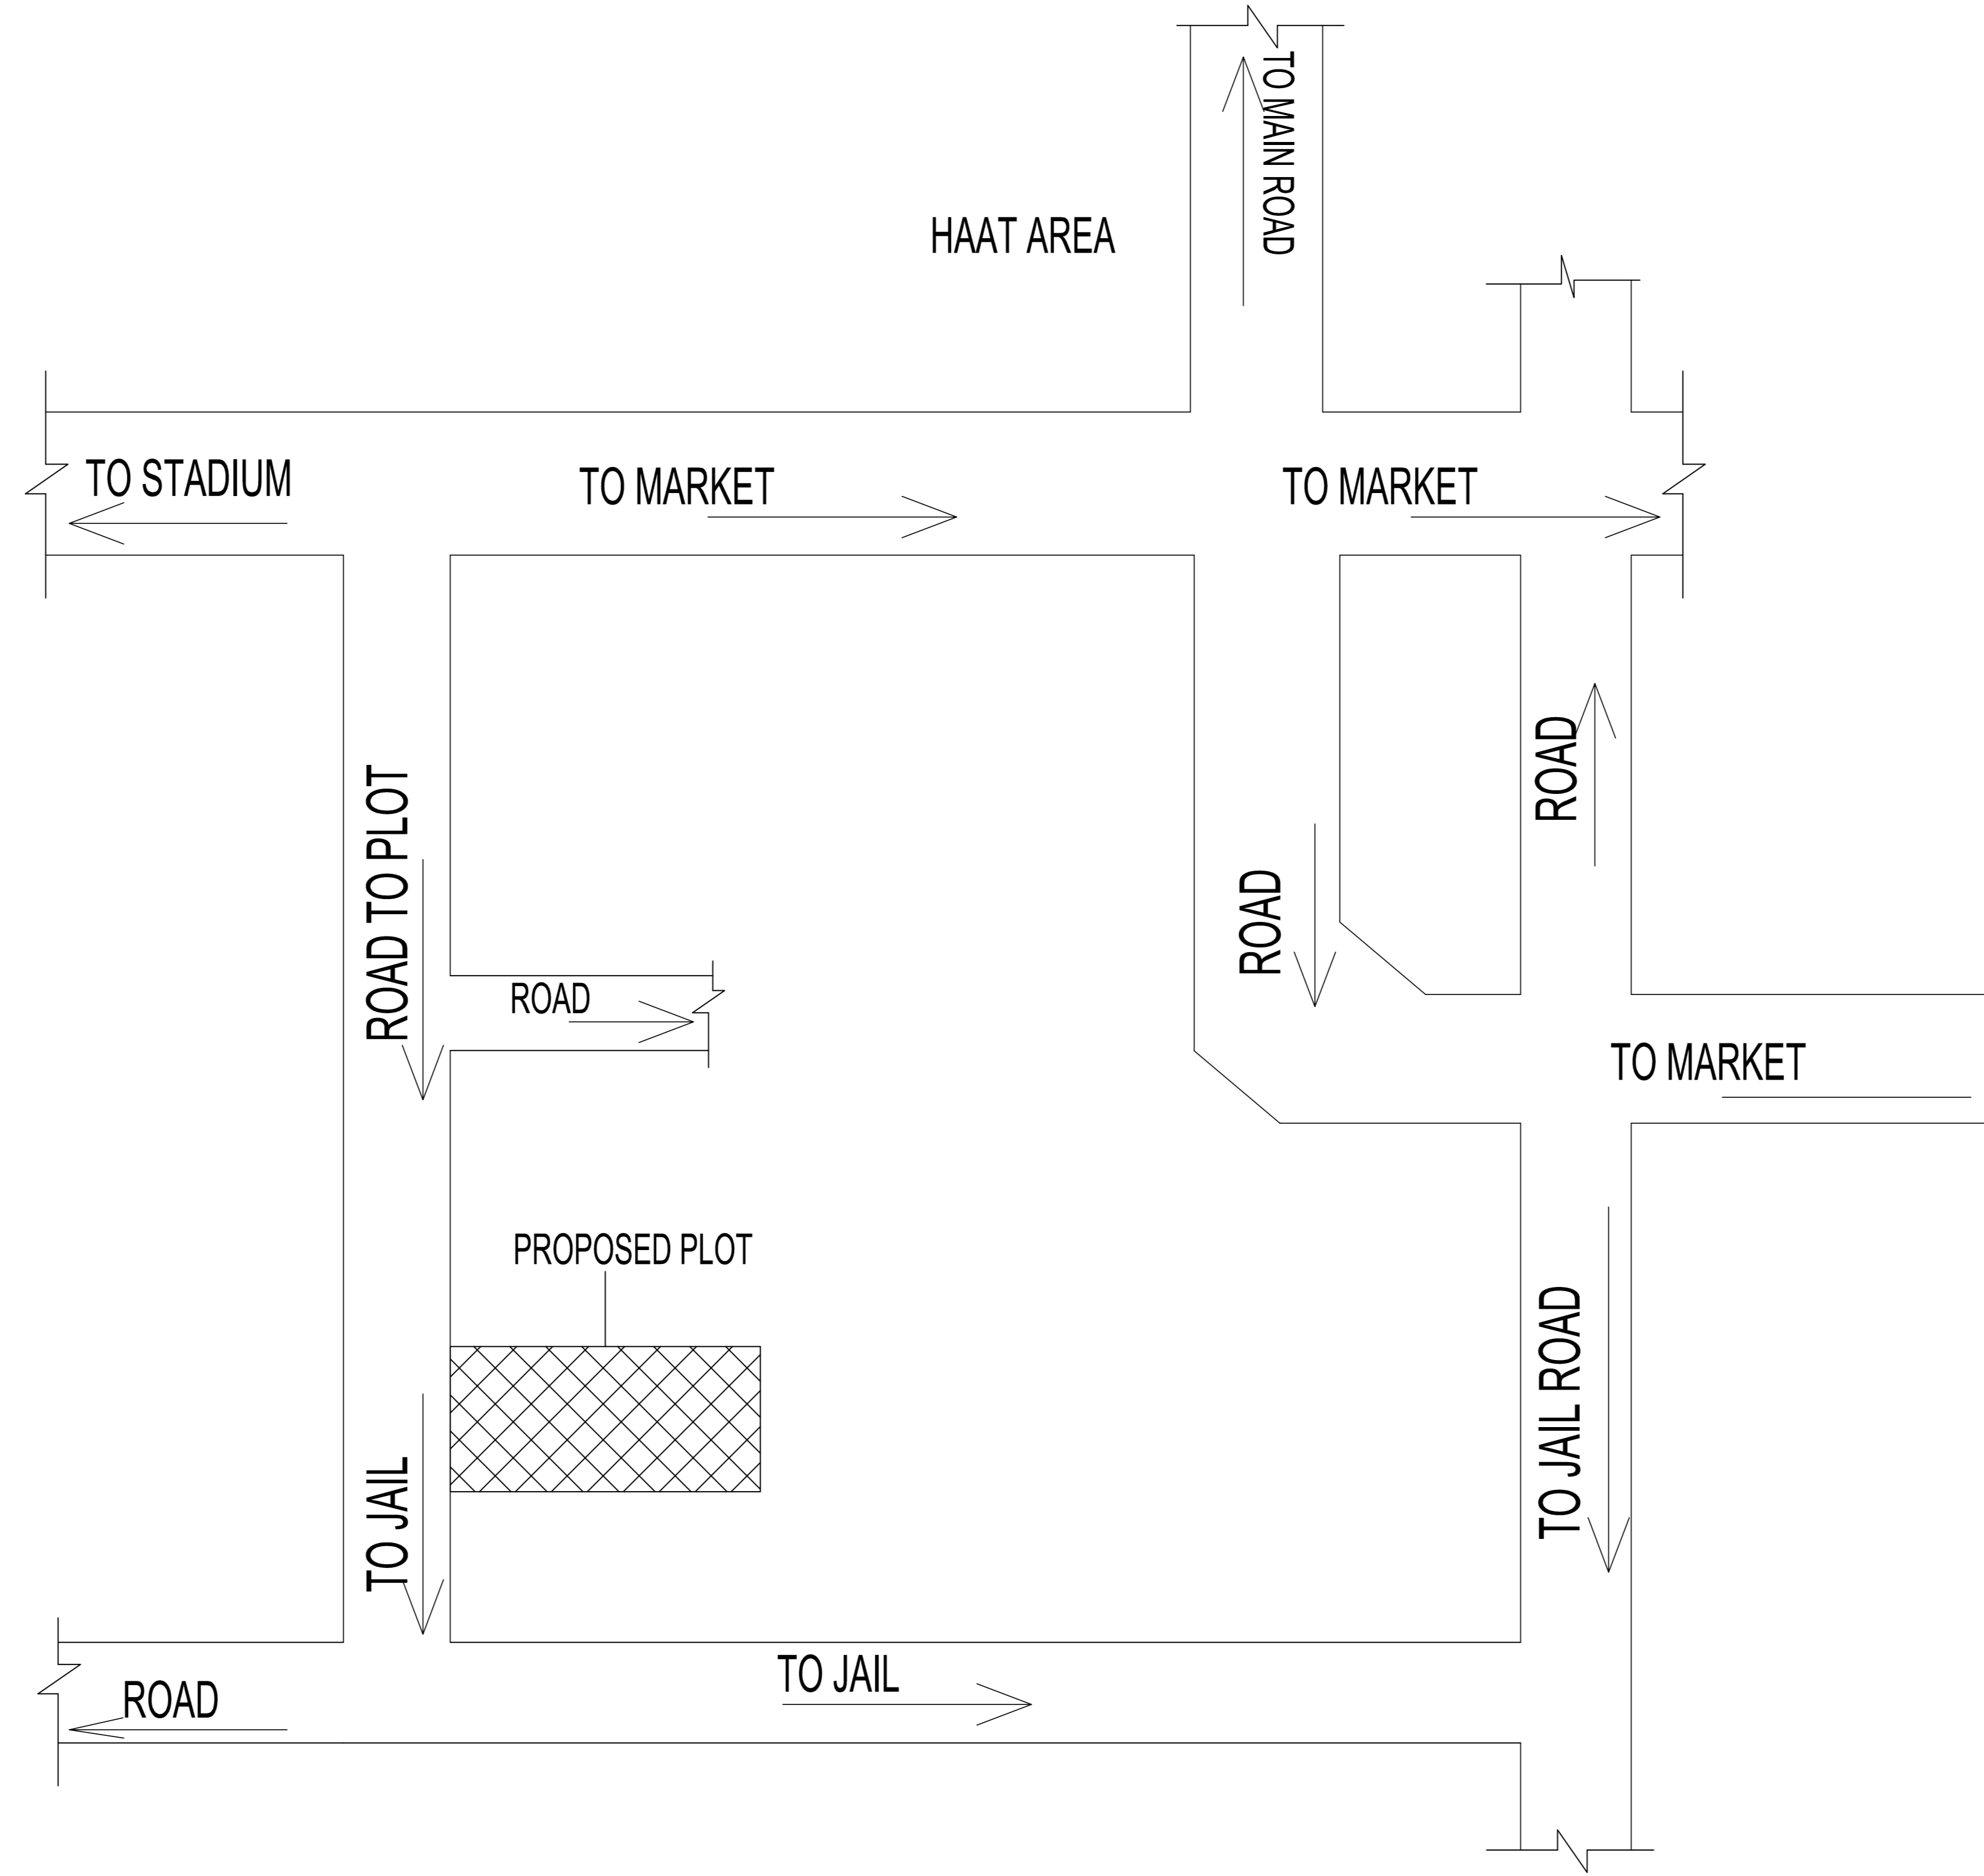

LOCATION PLAN
NOT TO SCALE

N

S

N.B:-NEW WORK SITE SHOWN IN

LOCATION PLAN OF MR.KRITIBASH SAHU.SERAIKELLA (HENSAHUDI)NEAR OF STADIUM

Location Plan