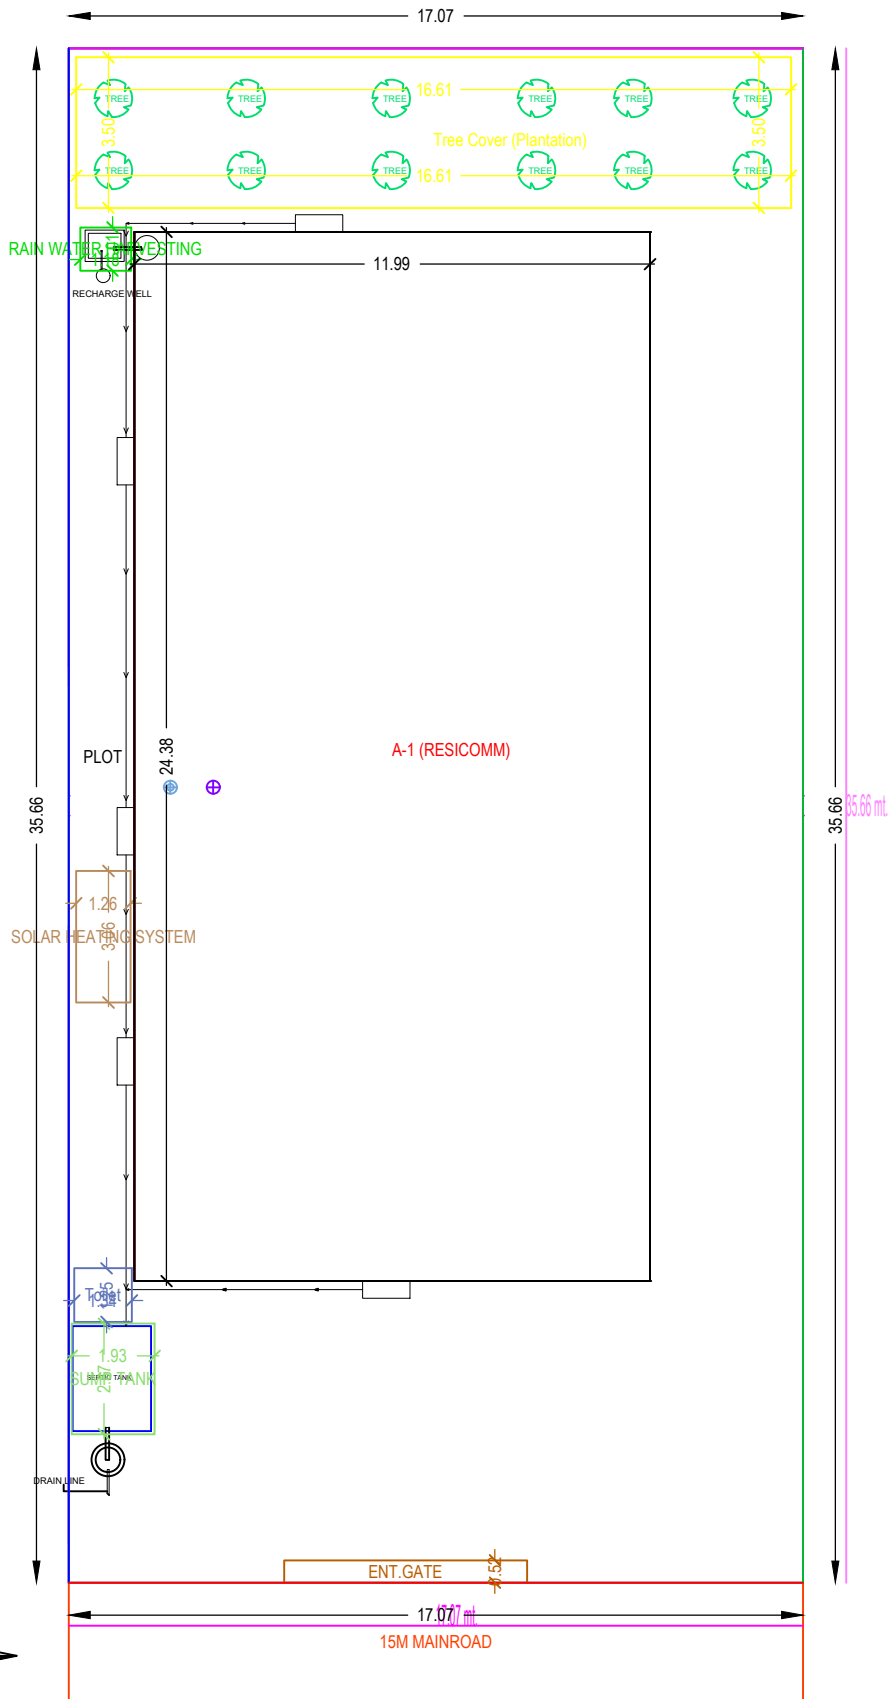

SITE PLAN

**SOUTH SIDE ROAD FRONT
KEY PLAN
SCALE- 1:100**