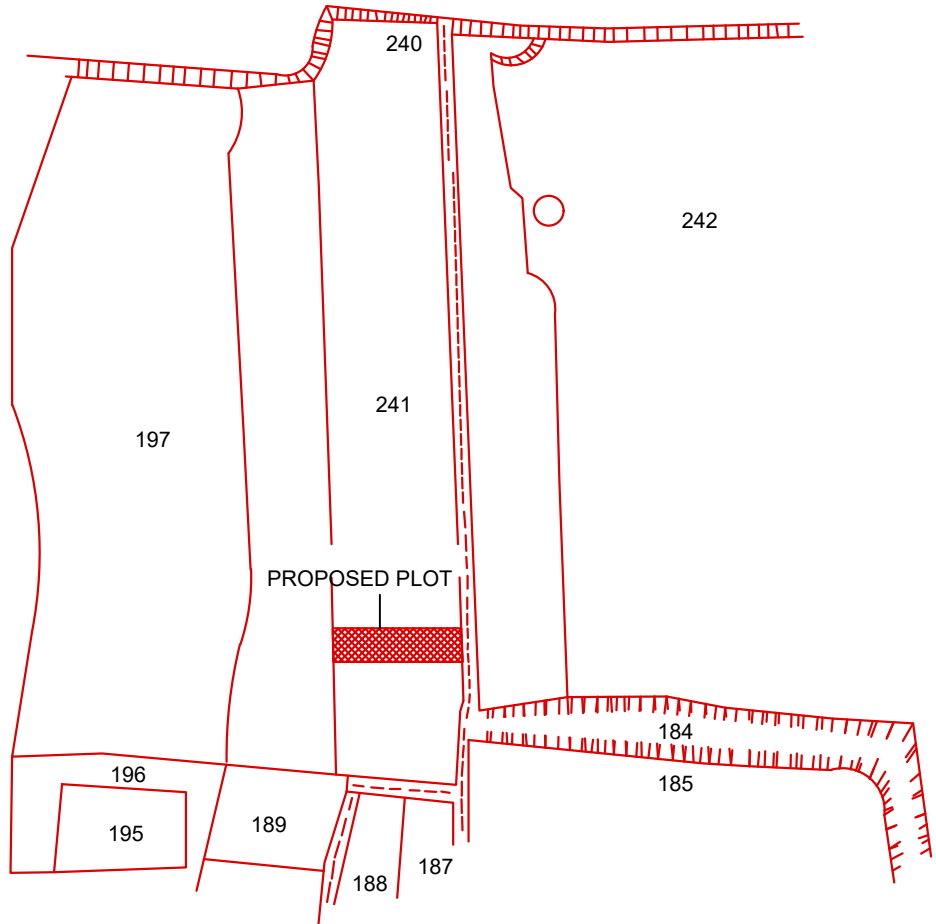

SERAIKELLA MUNICIPALITY
WARD NO - 0 (OLD 08)
THANA-SERAIKELLA(301)
DIST-SERAIKELLA-KHARSAWAN

MOUZA PLAN
NOT TO SCALE

N.B:-NEW WORK SITE SHOWN IN

Mouza Plan