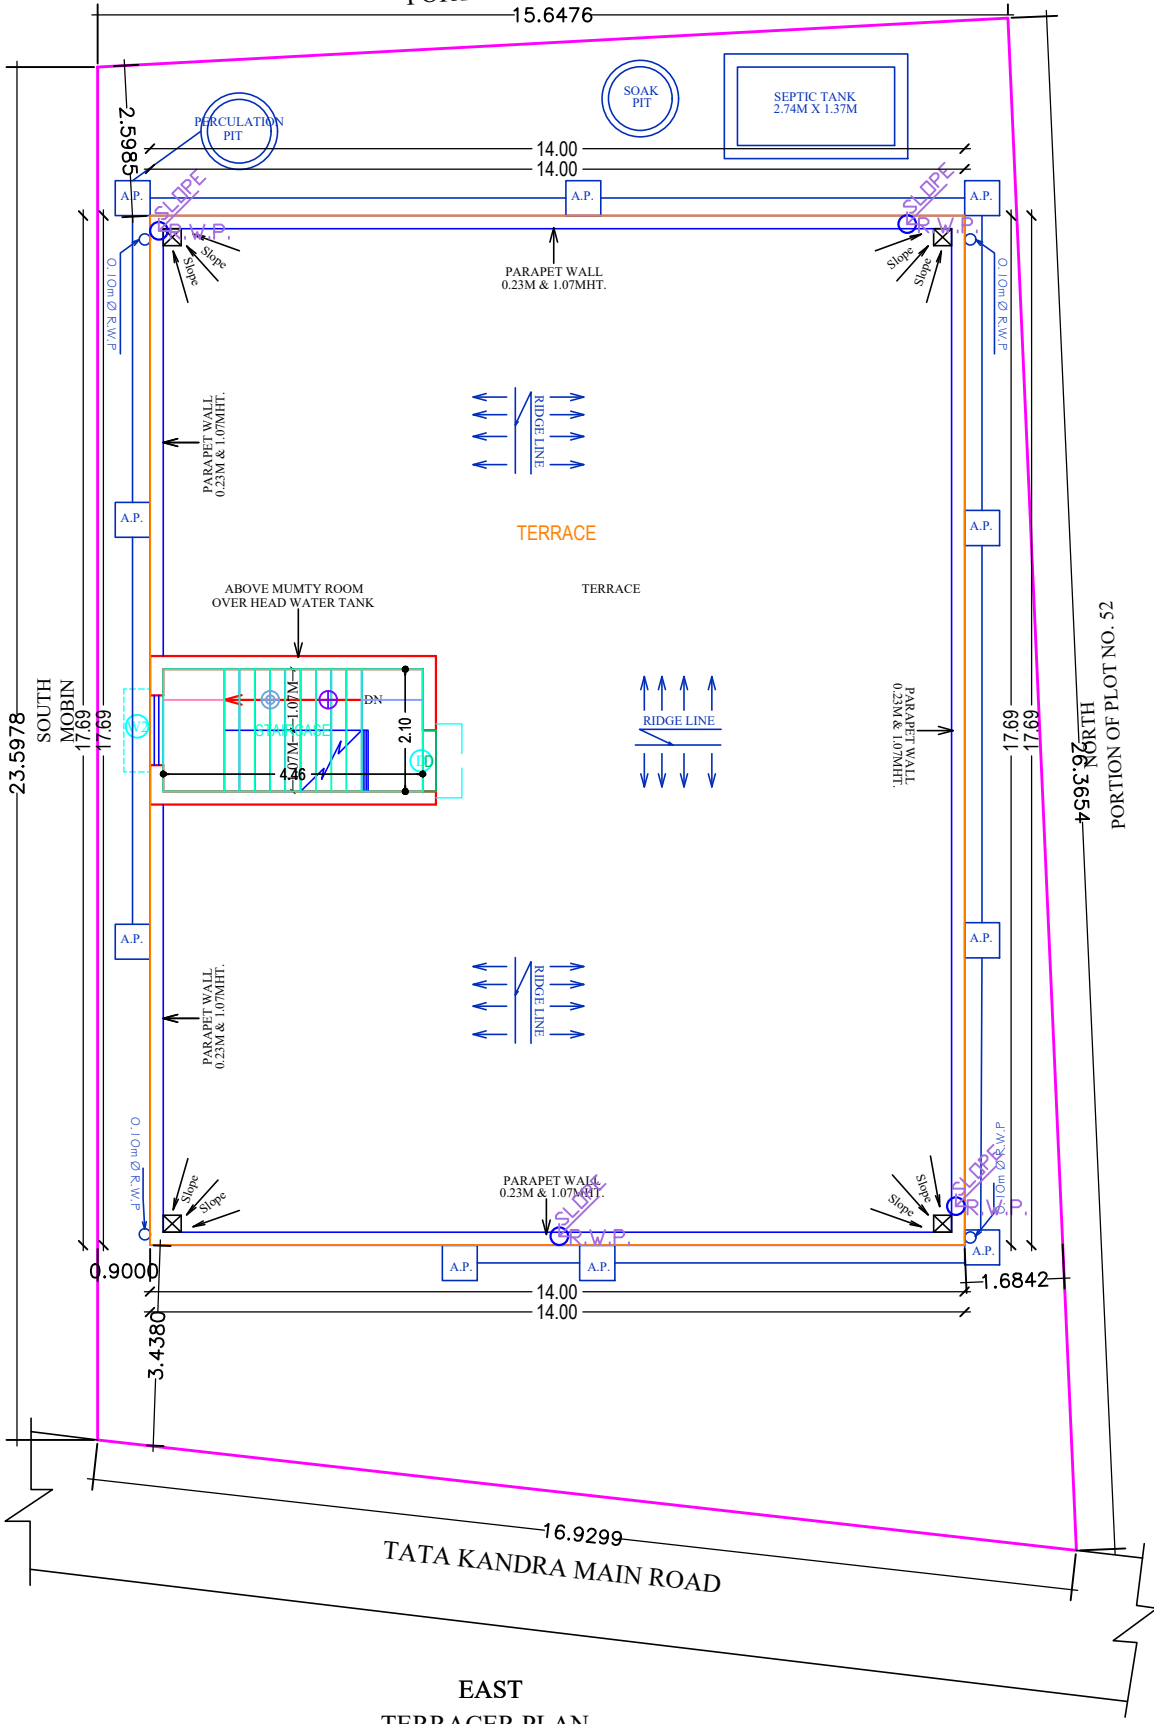

WEST
PORTION OF PLOT NO. 52

EAST
TERRACER PLAN
SCALE = 1:150