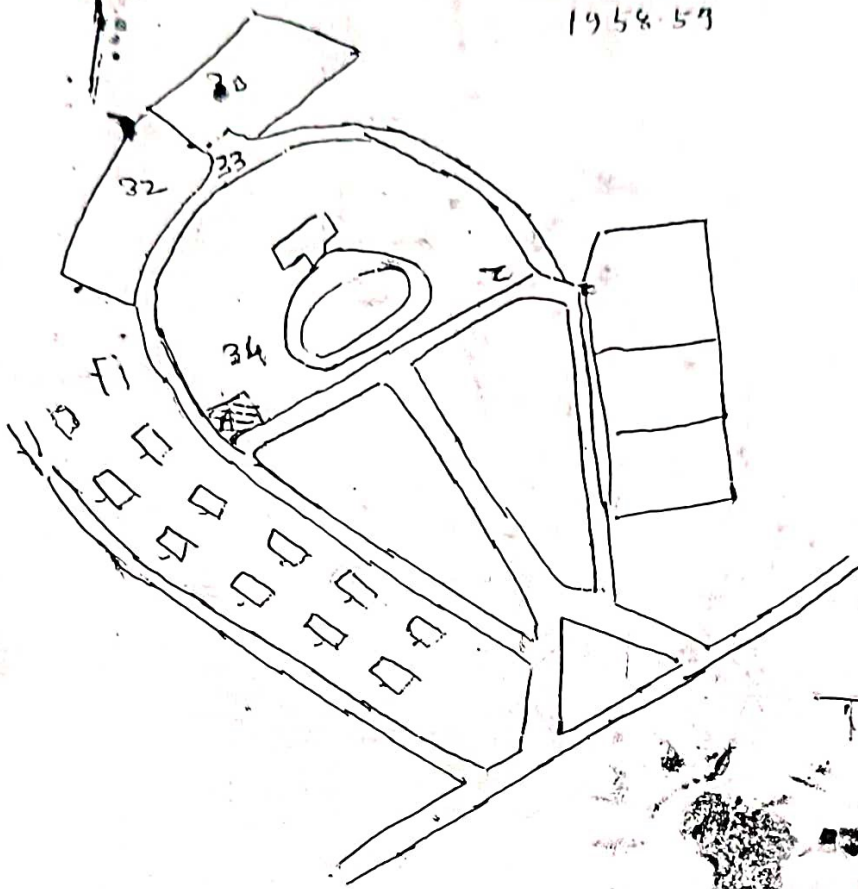

Name of Village Sundarpur No 294  
 Thana Surakella Scale 16 1/2 Miles  
 1958-59

True Copy

<u>Khata No</u>	<u>Plot No</u>	<u>Class of Land</u>	<u>Area</u>
	34/A	Gorati Makhan	0.13

Certified that to be  
 Trace of the Free copy  
 SA/Spandey  
 Amin

N. Gobin  
 S. Pacca Road  
 E Road  
 to Adit Kumar Ghosal & Co

SA Shashidhar Prasad Singh  
 Applicant Singuram

Traced by  
 Az  
 7.7.97

Checked by  
 7.7.97