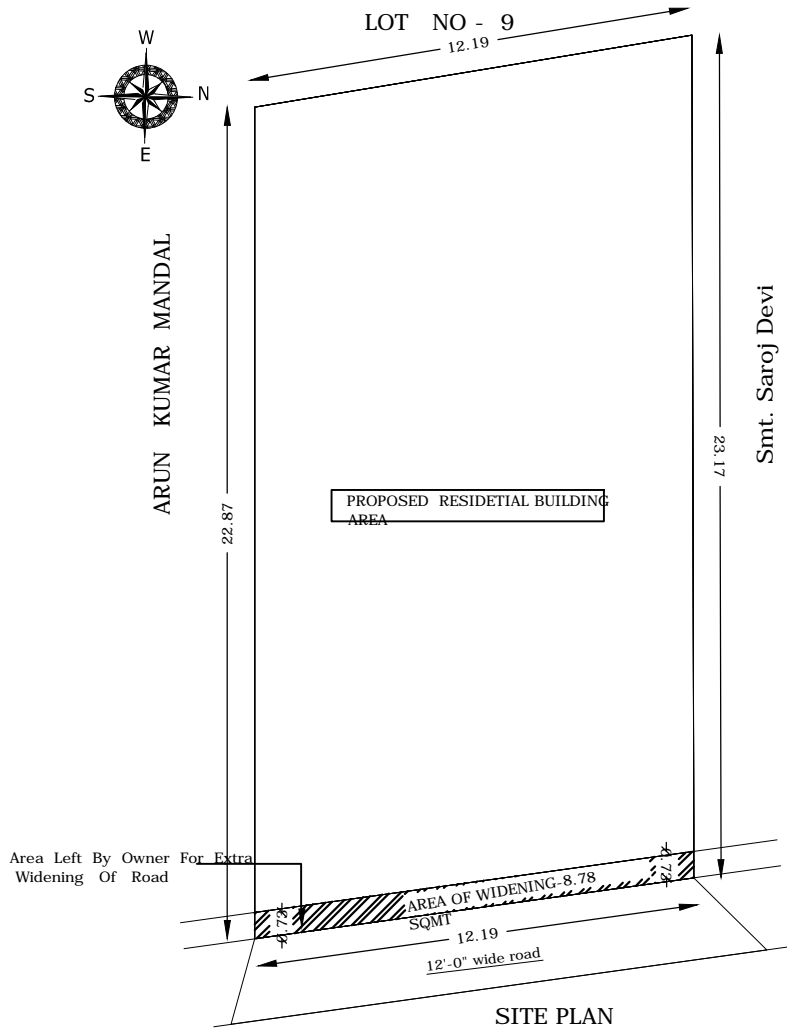

DONER - Smt. MEERA DEVI, W/O SRI PRABHAT KUMAR PANDEY, RESIDENT OF
P.O-BIRAJPUR BARWADDA DHANBAD

DONEE - DHANBAD NAGAR NIGAM

SCHEDULE - UNDER MOUZA- SARAI DHELA , MOUZA NO -08, KHATA NO-05

NEW KHATA NO-731 , PLOT NO -238, NEW PLOT NO -878

IN DIST - DHANBAD, AREA- 8.78 SQMT,

SHOWN IN COLOUR IN RED

BOUNDARY- NORTH - Smt..SAROJ DEVI

SOUTH - ARUN KUMAR MANDAL

EAST - 12'-0" WIDE RASTA

SOUTH - LOT NO- 09

SITE PLAN
NOT TO SCALE